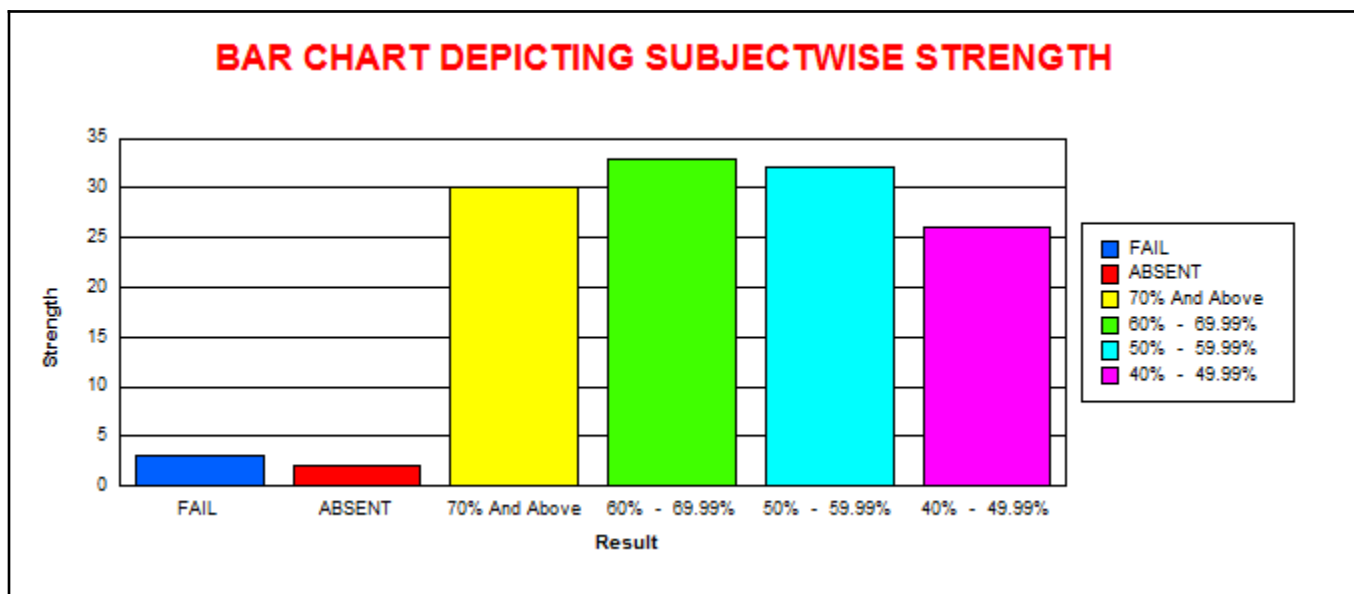

LINGARAJ COLLEGE, BELAGAVI

(AUTONOMOUS)

COURSE SUBJECT WISE RESULT ANALYSIS

EXAMINATION OF NOV-19

B.COM.- V SEMESTER (REV - 16)										
BCOM5252 - Income Tax Paper – I										
	M	F	T	CLASS	M	%	F	%	T	%
					% w.r.t Tot Passed M	% w.r.t Tot Passed	% w.r.t Tot Passed			
Total Strength	30	96	126	70.00% And Above	2	6.90	28	30.43	30	24.79
Total Appeared	30	94	124	60.00% To 69.99%	6	20.69	27	29.35	33	27.27
Total Absent	0	2	2	50.00% To 59.99%	10	34.48	22	23.91	32	26.45
Total Passed	29	92	121	40.00% To 49.99%	11	37.93	15	16.30	26	21.49
Total Failed	1	2	3							
Pass Percentage	96.67	97.87	97.58