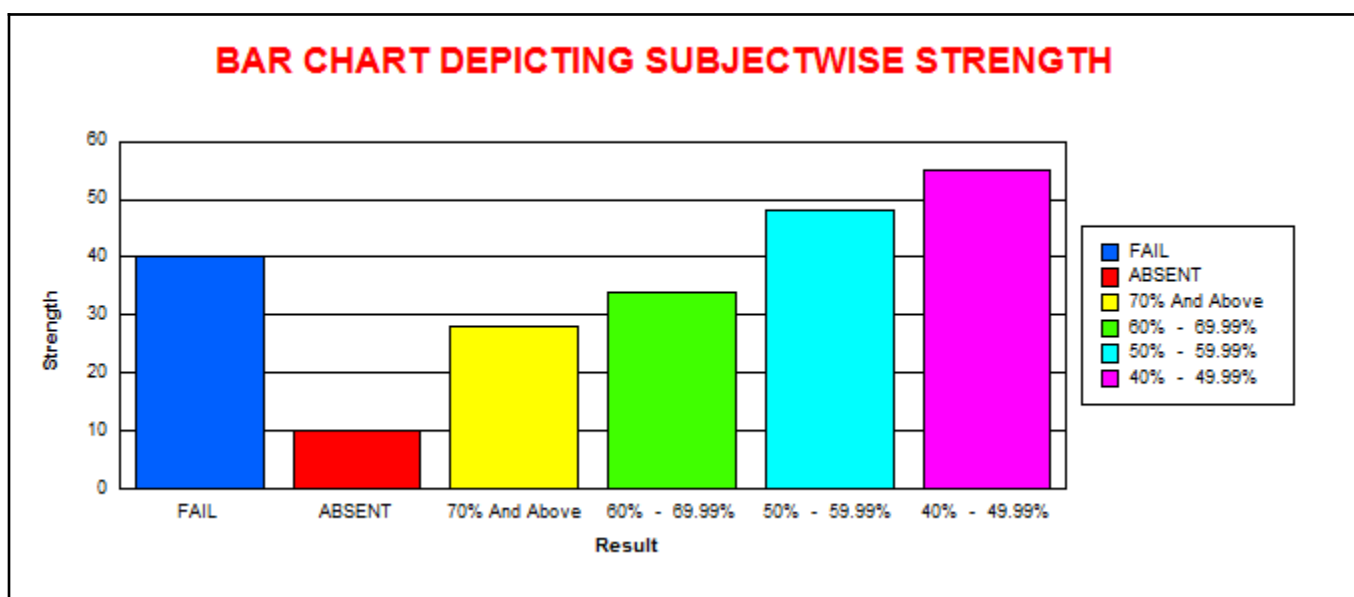

LINGARAJ COLLEGE, BELAGAVI

(AUTONOMOUS)

COURSE SUBJECT WISE RESULT ANALYSIS

EXAMINATION OF NOV-19

B.COM.- I SEMESTER (REV - 19)										
BCOM126 - Computer Applications in Business - I										
	M	F	T	CLASS	M	%	F	%	T	%
					% w.r.t Tot Passed M	% w.r.t Tot Passed	% w.r.t Tot Passed			
Total Strength	89	126	215	70.00% And Above	9	17.31	19	16.81	28	16.97
Total Appeared	83	122	205	60.00 % To 69.99%	6	11.54	28	24.78	34	20.61
Total Absent	6	4	10	50.00 % To 59.99%	15	28.85	33	29.20	48	29.09
Total Passed	52	113	165	40.00 % To 49.99%	22	42.31	33	29.20	55	33.33
Total Failed	31	9	40							
Pass Percentage	62.65	92.62	80.49