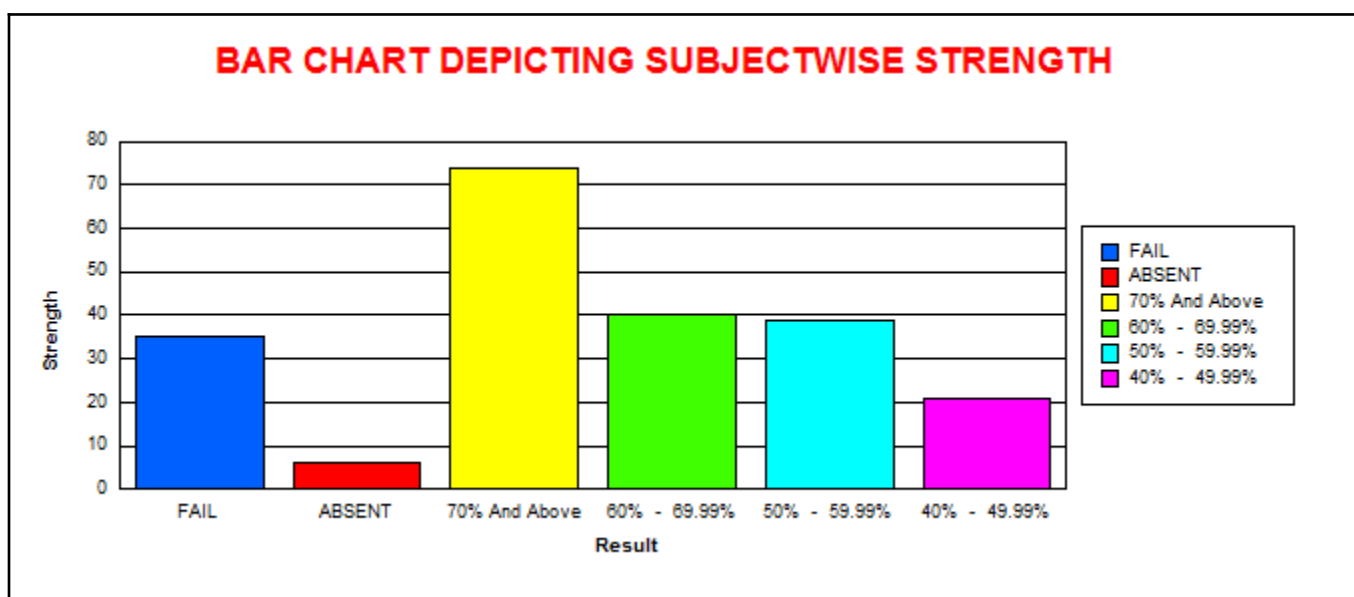

LINGARAJ COLLEGE, BELAGAVI

(AUTONOMOUS)

COURSE SUBJECT WISE RESULT ANALYSIS

EXAMINATION OF NOV-19

B.COM.- I SEMESTER (REV - 19)										
BCOM124 - Managerial Economics - I										
	M	F	T	CLASS	M	%	F	%	T	%
					% w.r.t Tot Passed M	% w.r.t Tot Passed	% w.r.t Tot Passed			
Total Strength	89	126	215	70.00% And Above	19	32.20	55	47.83	74	42.53
Total Appeared	84	125	209	60.00 % To 69.99%	17	28.81	23	20.00	40	22.99
Total Absent	5	1	6	50.00 % To 59.99%	13	22.03	26	22.61	39	22.41
Total Passed	59	115	174	40.00 % To 49.99%	10	16.95	11	9.57	21	12.07
Total Failed	25	10	35							
Pass Percentage	70.24	92.00	83.25