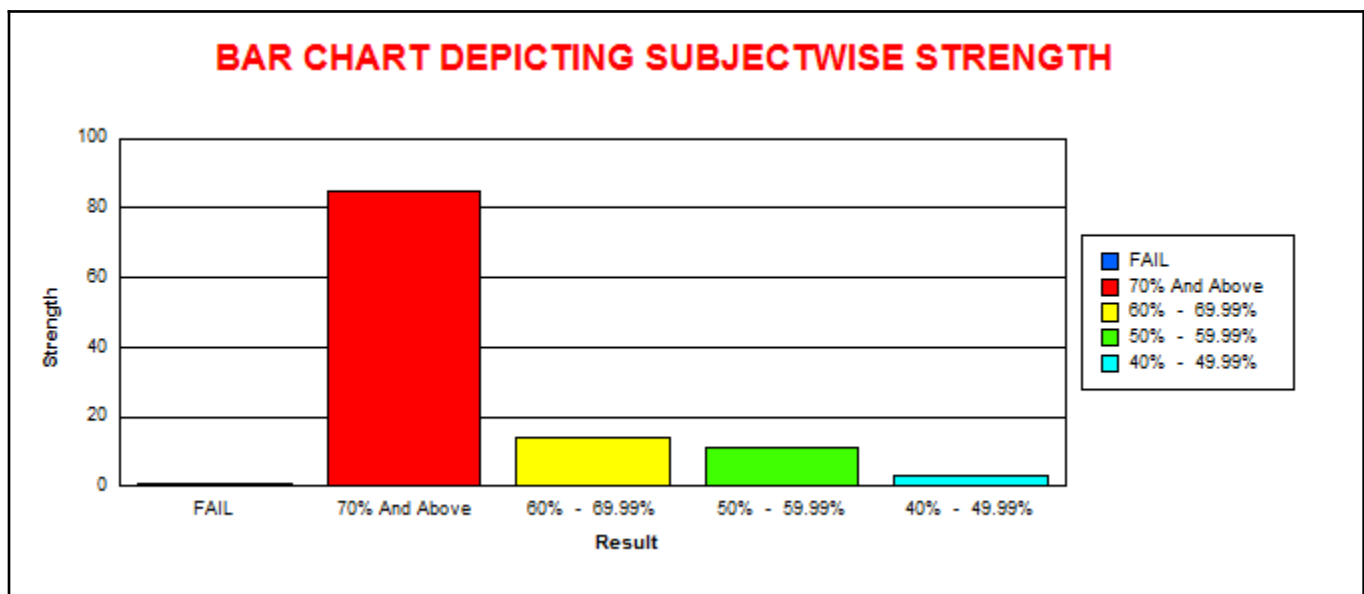

K.L.E Society`s
LINGARAJ COLLEGE, BELAGAVI
(AUTONOMOUS)
COURSE SUBJECT WISE RESULT ANALYSIS
EXAMINATION OF NOV-19

B.B.A.- V SEMESTER (REV - 16)										
BBA505 - Strategic Management										
	M	F	T	CLASS	M	%	F	%	T	%
					% w.r.t Tot Passed M		% w.r.t Tot Passed		% w.r.t Tot Passed	
Total Strength	72	42	114	70.00% And Above	47	66.20	38	90.48	85	75.22
Total Appeared	72	42	114	60.00 % To 69.99%	11	15.49	3	7.14	14	12.39
Total Absent	0	0	0	50.00 % To 59.99%	10	14.08	1	2.38	11	9.73
Total Passed	71	42	113	40.00 % To 49.99%	3	4.23	0	0.00	3	2.65
Total Failed	1	0	1							
Pass Percentage	98.61	100.00	99.12