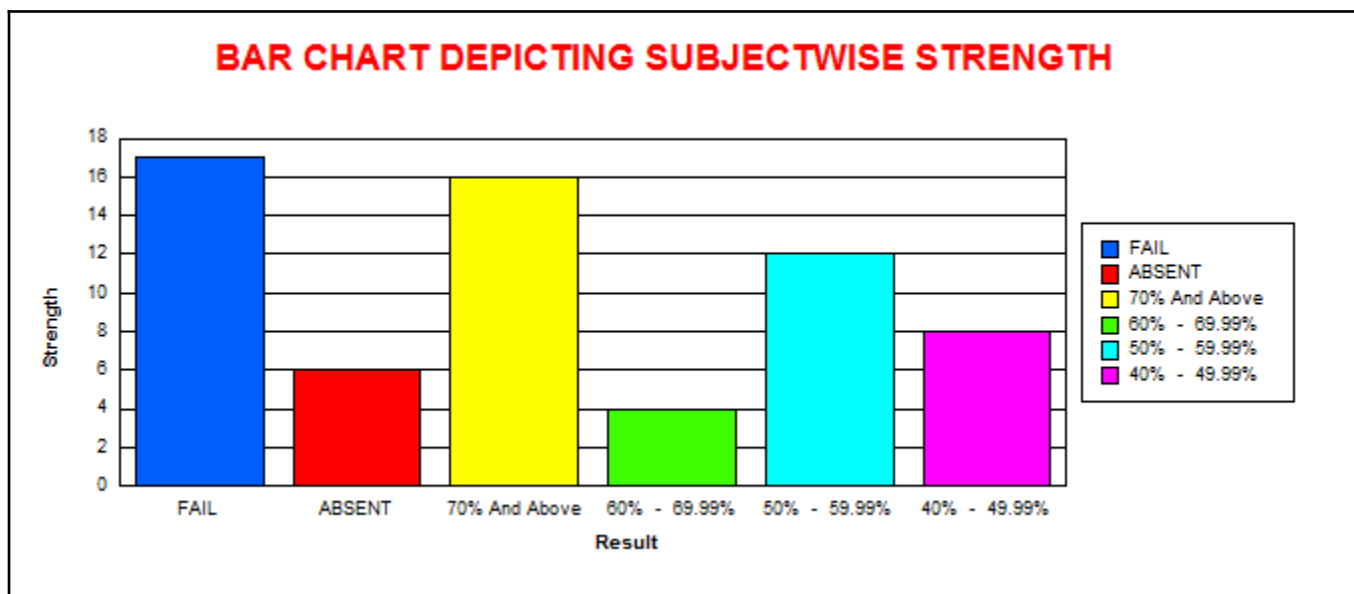

B.A.- I SEMESTER (REV - 19)										
BA124 - Economics										
	M	F	T	CLASS	M	%	F	%	T	%
					% w.r.t Tot Passed M	% w.r.t Tot Passed	% w.r.t Tot Passed			
Total Strength	24	39	63	70.00% And Above	3	23.08	13	48.15	16	40.00
Total Appeared	22	35	57	60.00 % To 69.99%	3	23.08	1	3.70	4	10.00
Total Absent	2	4	6	50.00 % To 59.99%	3	23.08	9	33.33	12	30.00
Total Passed	13	27	40	40.00 % To 49.99%	4	30.77	4	14.81	8	20.00
Total Failed	9	8	17							
Pass Percentage	59.09	77.14	70.18