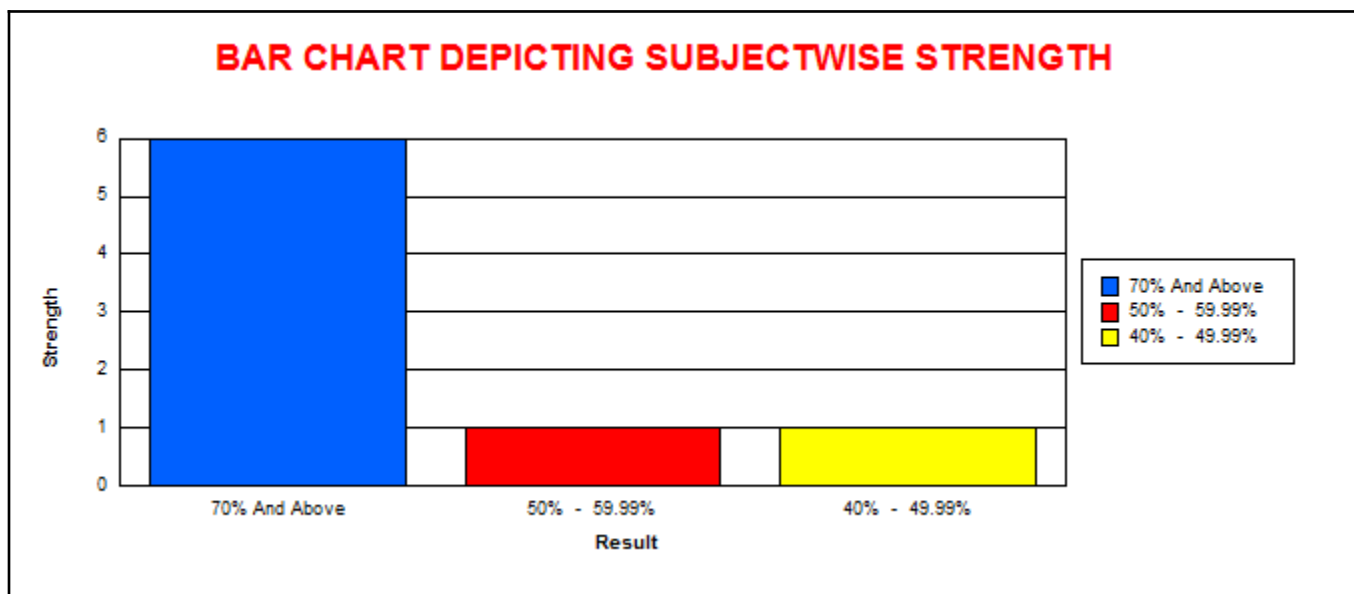

B.A.- V SEMESTER (REV - 16)										
BA503 - MIL Hindi										
	M	F	T	CLASS	M	%	F	%	T	%
					% w.r.t Tot Passed M		% w.r.t Tot Passed		% w.r.t Tot Passed	
Total Strength	1	7	8	70.00% And Above	1	100.00	5	71.43	6	75.00
Total Appeared	1	7	8	60.00 % To 69.99%	0	0.00	0	0.00	0	0.00
Total Absent	0	0	0	50.00 % To 59.99%	0	0.00	1	14.29	1	12.50
Total Passed	1	7	8	40.00 % To 49.99%	0	0.00	1	14.29	1	12.50
Total Failed	0	0	0							
Pass Percentage	100.00	100.00	100.00