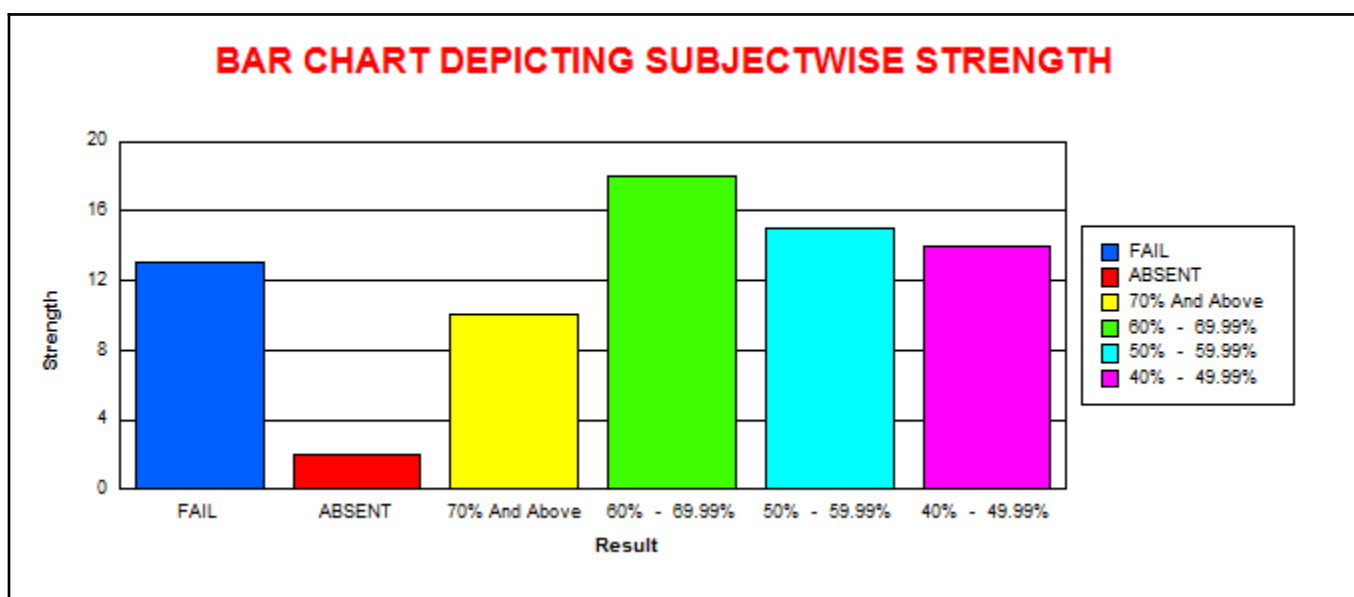

K.L.E Society`s
LINGARAJ COLLEGE, BELAGAVI
(AUTONOMOUS)
COURSE SUBJECT WISE RESULT ANALYSIS
EXAMINATION OF NOV-19

B.A.- III SEMESTER (REV - 16)										
BA326 - History										
	M	F	T	CLASS	M	%	F	%	T	%
					% w.r.t Tot Passed M		% w.r.t Tot Passed		% w.r.t Tot Passed	
Total Strength	35	37	72	70.00% And Above	3	12.00	7	21.88	10	17.54
Total Appeared	33	37	70	60.00% To 69.99%	7	28.00	11	34.38	18	31.58
Total Absent	2	0	2	50.00% To 59.99%	10	40.00	5	15.63	15	26.32
Total Passed	25	32	57	40.00% To 49.99%	5	20.00	9	28.13	14	24.56
Total Failed	8	5	13							
Pass Percentage	75.76	86.49	81.43