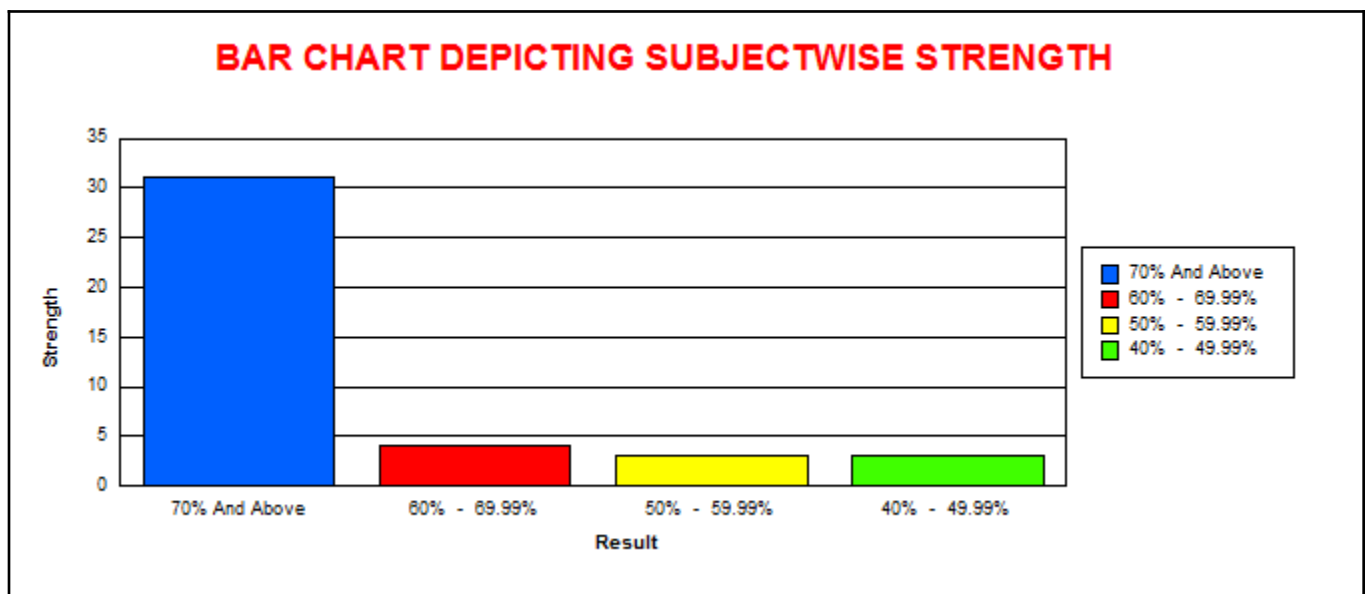

K.L.E Society`s
LINGARAJ COLLEGE, BELAGAVI
(AUTONOMOUS)
COURSE SUBJECT WISE RESULT ANALYSIS
EXAMINATION OF NOV-19

B.B.A.- V SEMESTER (REV - 16)						
BBA5072 - Logistics Management						
	M	F	T	CLASS	M	%
					% w.r.t Tot Passed M	%
					% w.r.t Tot Passed	%
					% w.r.t Tot Passed	%
Total Strength	33	8	41	70.00% And Above	23	69.70
Total Appeared	33	8	41	60.00 % To 69.99%	4	12.12
Total Absent	0	0	0	50.00 % To 59.99%	3	9.09
Total Passed	33	8	41	40.00 % To 49.99%	3	9.09
Total Failed	0	0	0			
Pass Percentage	100.00	100.00	100.00