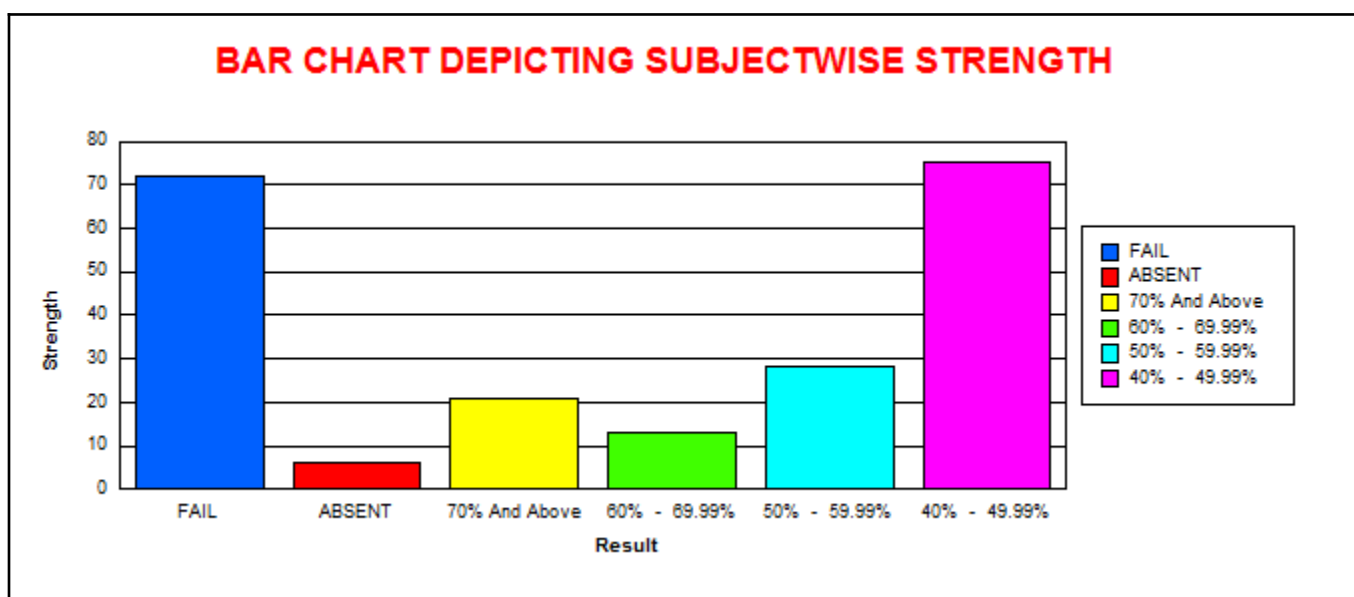

B.COM.- I SEMESTER (REV - 19)										
BCOM120 - Financial Accounting - I										
	M	F	T	CLASS	M	%	F	%	T	%
					% w.r.t Tot Passed M	% w.r.t Tot Passed	% w.r.t Tot Passed			
Total Strength	89	126	215	70.00% And Above	7	15.22	14	15.38	21	15.33
Total Appeared	84	125	209	60.00 % To 69.99%	4	8.70	9	9.89	13	9.49
Total Absent	5	1	6	50.00 % To 59.99%	11	23.91	17	18.68	28	20.44
Total Passed	46	91	137	40.00 % To 49.99%	24	52.17	51	56.04	75	54.74
Total Failed	38	34	72							
Pass Percentage	54.76	72.80	65.55