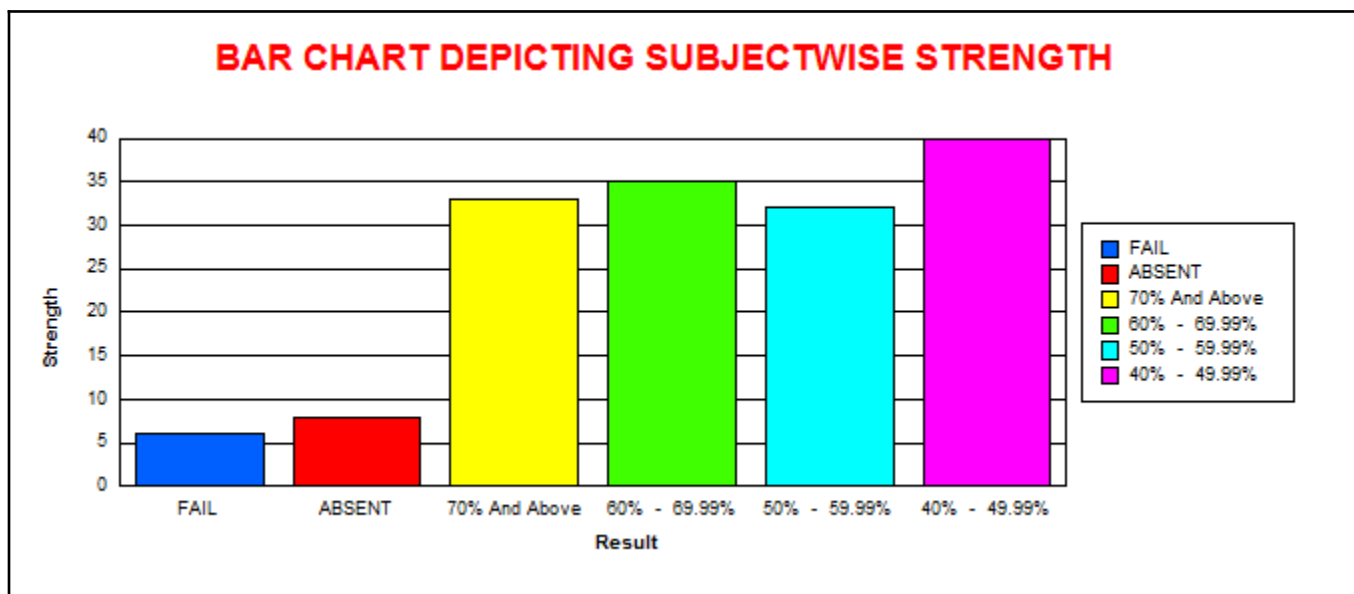

LINGARAJ COLLEGE, BELAGAVI

(AUTONOMOUS)

COURSE SUBJECT WISE RESULT ANALYSIS

EXAMINATION OF NOV-19

B.COM.- III SEMESTER (REV - 16)										
BCOM327 - Business Environment										
	M	F	T	CLASS	M	%	F	%	T	%
					% w.r.t Tot Passed M	% w.r.t Tot Passed	% w.r.t Tot Passed			
Total Strength	52	102	154	70.00% And Above	4	10.00	29	29.00	33	23.57
Total Appeared	44	102	146	60.00% To 69.99%	10	25.00	25	25.00	35	25.00
Total Absent	8	0	8	50.00% To 59.99%	12	30.00	20	20.00	32	22.86
Total Passed	40	100	140	40.00% To 49.99%	14	35.00	26	26.00	40	28.57
Total Failed	4	2	6							
Pass Percentage	90.91	98.04	95.89