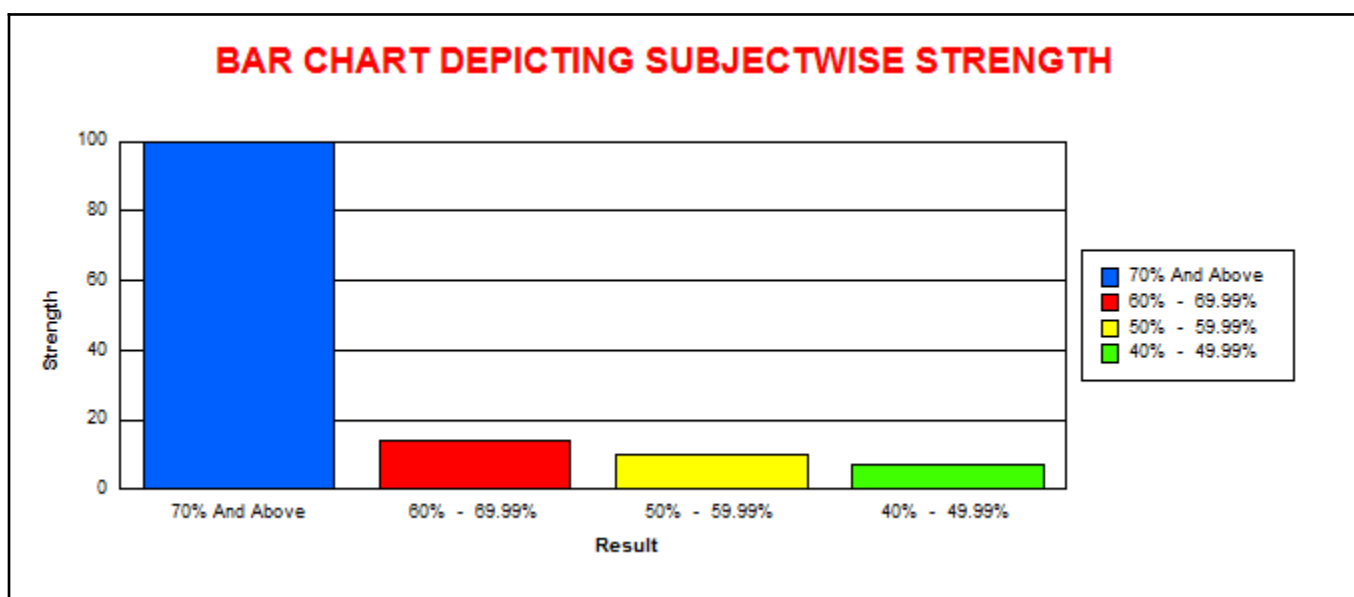

K.L.E Society's
LINGARAJ COLLEGE, BELAGAVI
(AUTONOMOUS)
COURSE SUBJECT WISE RESULT ANALYSIS
EXAMINATION OF NOV-19

B.B.A.- III SEMESTER (REV - 16)										
BBA301 - Principles of Marketing - I										
	M	F	T	CLASS	M	%	F	%	T	%
					% w.r.t Tot Passed M		% w.r.t Tot Passed		% w.r.t Tot Passed	
Total Strength	78	53	131	70.00% And Above	55	70.51	45	84.91	100	76.34
Total Appeared	78	53	131	60.00% To 69.99%	9	11.54	5	9.43	14	10.69
Total Absent	0	0	0	50.00% To 59.99%	7	8.97	3	5.66	10	7.63
Total Passed	78	53	131	40.00% To 49.99%	7	8.97	0	0.00	7	5.34
Total Failed	0	0	0							
Pass Percentage	100.00	100.00	100.00