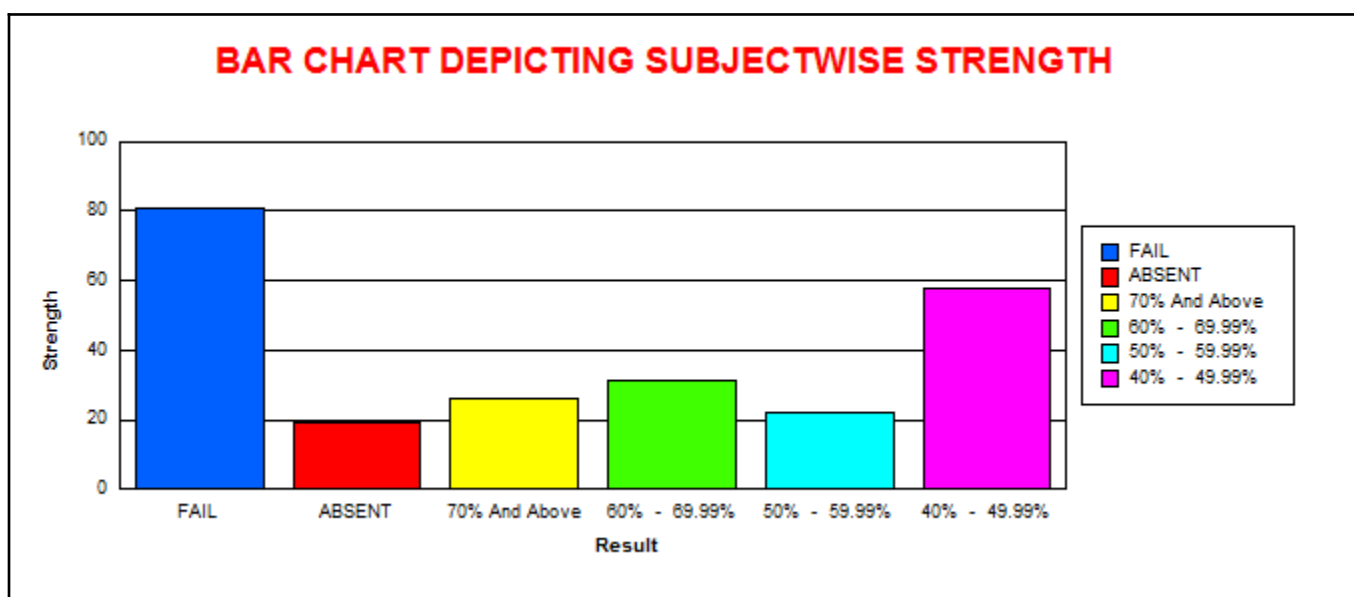

LINGARAJ COLLEGE, BELAGAVI

(AUTONOMOUS)

COURSE SUBJECT WISE RESULT ANALYSIS

EXAMINATION OF NOV-19

B.A.- I SEMESTER ( REV - 19 )										
CA100 - Computer Applications										
	M	F	T	CLASS	M	%	F	%	T	%
					% w.r.t Tot Passed M	% w.r.t Tot Passed	% w.r.t Tot Passed			
<b>Total Strength</b>	100	137	237	<b>70.00% And Above</b>	9	22.50	17	17.53	26	18.98
<b>Total Appeared</b>	84	134	218	<b>60.00 % To 69.99%</b>	5	12.50	26	26.80	31	22.63
<b>Total Absent</b>	16	3	19	<b>50.00 % To 59.99%</b>	8	20.00	14	14.43	22	16.06
<b>Total Passed</b>	40	97	137	<b>40.00 % To 49.99%</b>	18	45.00	40	41.24	58	42.34
<b>Total Failed</b>	44	37	81							
<b>Pass Percentage</b>	47.62	72.39	62.84							