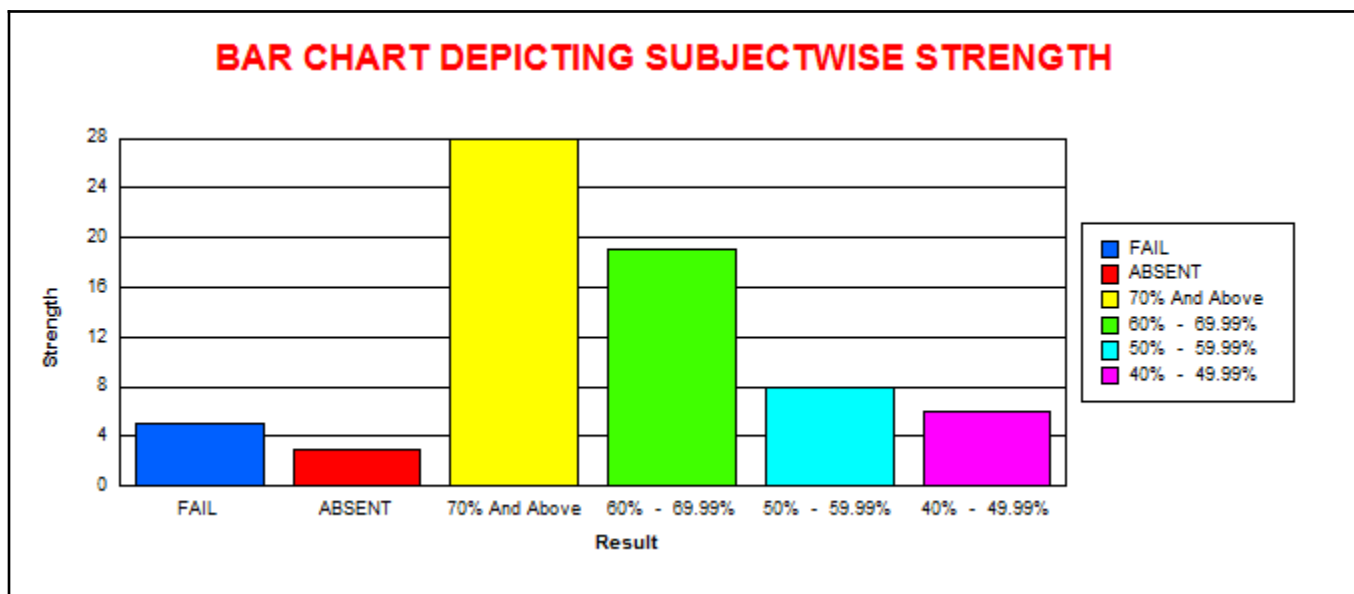

K.L.E Society's
LINGARAJ COLLEGE, BELAGAVI
(AUTONOMOUS)
COURSE SUBJECT WISE RESULT ANALYSIS
EXAMINATION OF NOV-19

B.COM.- I SEMESTER (REV - 19)										
BCOM101 - MIL-Kannada										
	M	F	T	CLASS	M	%	F	%	T	%
					% w.r.t Tot Passed M		% w.r.t Tot Passed		% w.r.t Tot Passed	
Total Strength	29	40	69	70.00% And Above	4	17.39	24	63.16	28	45.90
Total Appeared	27	39	66	60.00 % To 69.99%	10	43.48	9	23.68	19	31.15
Total Absent	2	1	3	50.00 % To 59.99%	5	21.74	3	7.89	8	13.11
Total Passed	23	38	61	40.00 % To 49.99%	4	17.39	2	5.26	6	9.84
Total Failed	4	1	5							
Pass Percentage	85.19	97.44	92.42