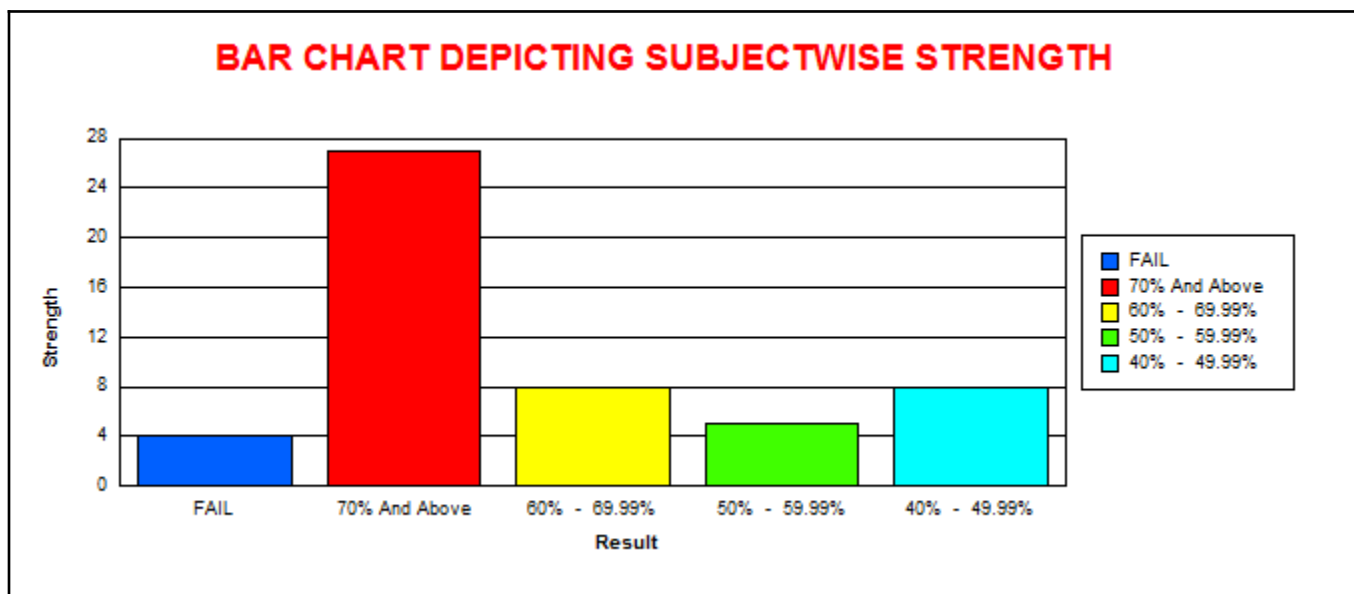

LINGARAJ COLLEGE, BELAGAVI

(AUTONOMOUS)

COURSE SUBJECT WISE RESULT ANALYSIS

EXAMINATION OF NOV-19

B.A.- V SEMESTER (REV - 16)										
BA5241-2 - Economics (Mcro Eco,Indn Eco)										
	M	F	T	CLASS	M	%	F	%	T	%
					% w.r.t Tot Passed M	% w.r.t Tot Passed	% w.r.t Tot Passed			
Total Strength	21	31	52	70.00% And Above	9	45.00	18	64.29	27	56.25
Total Appeared	21	31	52	60.00% To 69.99%	5	25.00	3	10.71	8	16.67
Total Absent	0	0	0	50.00% To 59.99%	2	10.00	3	10.71	5	10.42
Total Passed	20	28	48	40.00% To 49.99%	4	20.00	4	14.29	8	16.67
Total Failed	1	3	4							
Pass Percentage	95.24	90.32	92.31