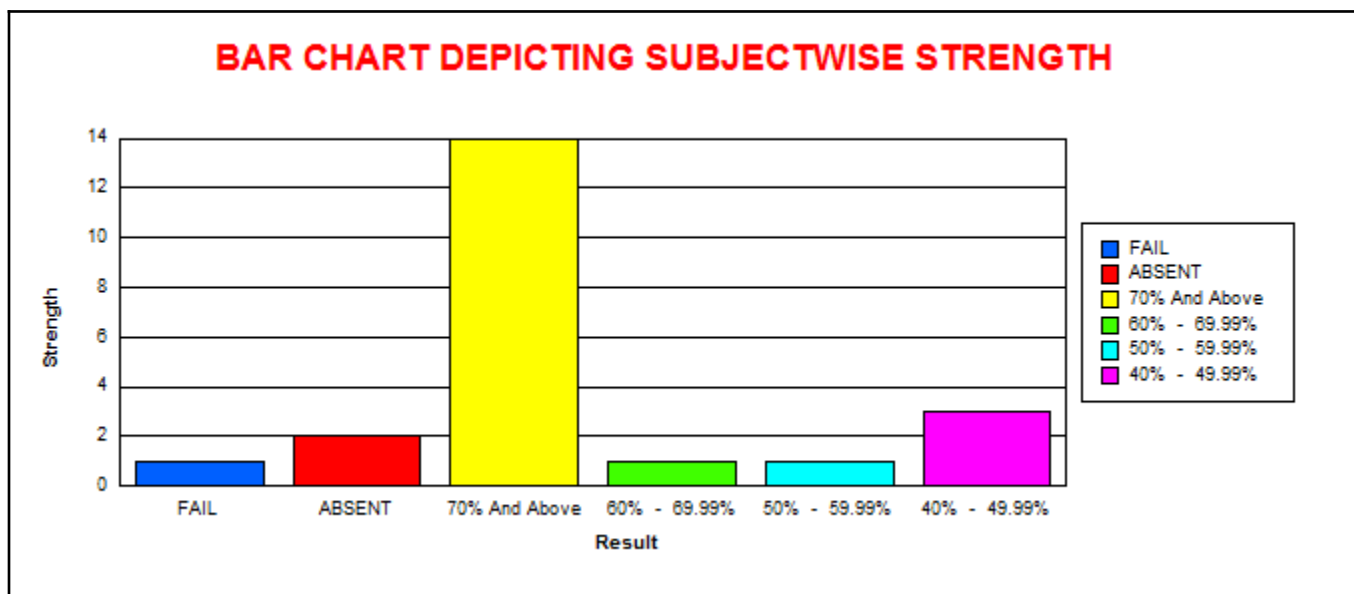

B.A.- V SEMESTER (REV - 16)										
BA525 L - Practical Geography										
	M	F	T	CLASS	M	%	F	%	T	%
					% w.r.t Tot Passed M	% w.r.t Tot Passed	% w.r.t Tot Passed			
Total Strength	8	14	22	70.00% And Above	3	50.00	11	84.62	14	73.68
Total Appeared	7	13	20	60.00 % To 69.99%	0	0.00	1	7.69	1	5.26
Total Absent	1	1	2	50.00 % To 59.99%	1	16.67	0	0.00	1	5.26
Total Passed	6	13	19	40.00 % To 49.99%	2	33.33	1	7.69	3	15.79
Total Failed	1	0	1							
Pass Percentage	85.71	100.00	95.00