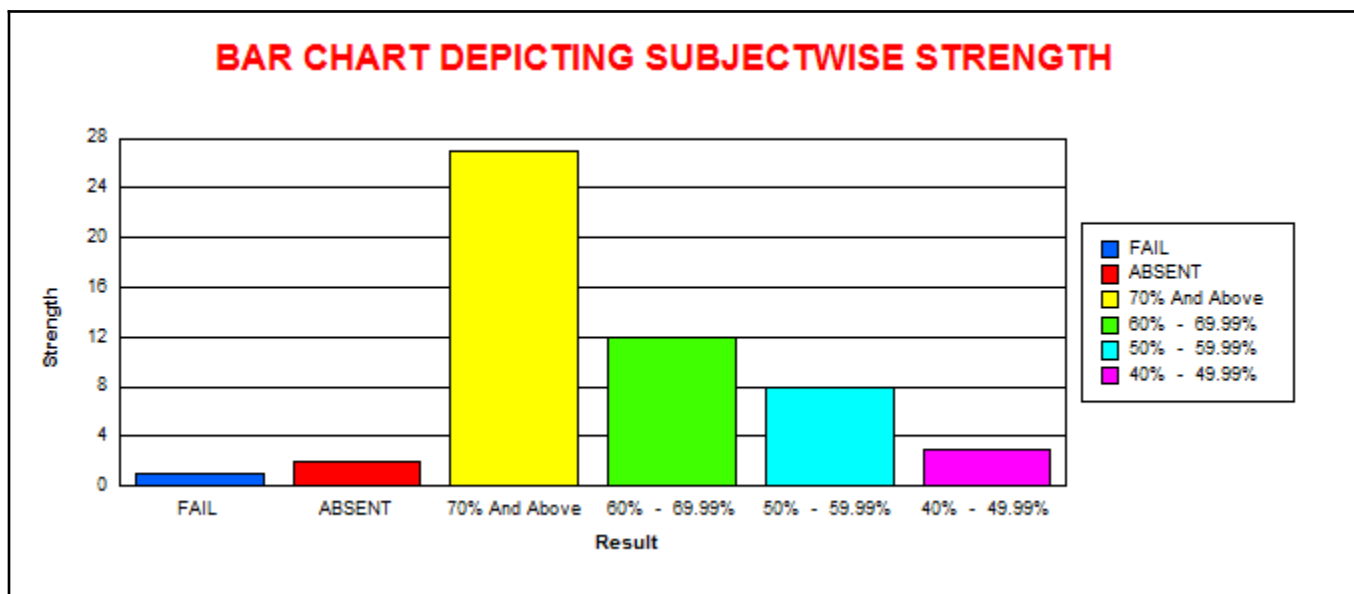

LINGARAJ COLLEGE, BELAGAVI

(AUTONOMOUS)

COURSE SUBJECT WISE RESULT ANALYSIS

EXAMINATION OF NOV-19

B.A.- III SEMESTER (REV - 16)										
BA329 - Sociology										
	M	F	T	CLASS	M	%	F	%	T	%
					% w.r.t Tot Passed M	% w.r.t Tot Passed	% w.r.t Tot Passed			
Total Strength	25	28	53	70.00% And Above	7	31.82	20	71.43	27	54.00
Total Appeared	23	28	51	60.00% To 69.99%	5	22.73	7	25.00	12	24.00
Total Absent	2	0	2	50.00% To 59.99%	7	31.82	1	3.57	8	16.00
Total Passed	22	28	50	40.00% To 49.99%	3	13.64	0	0.00	3	6.00
Total Failed	1	0	1							
Pass Percentage	95.65	100.00	98.04