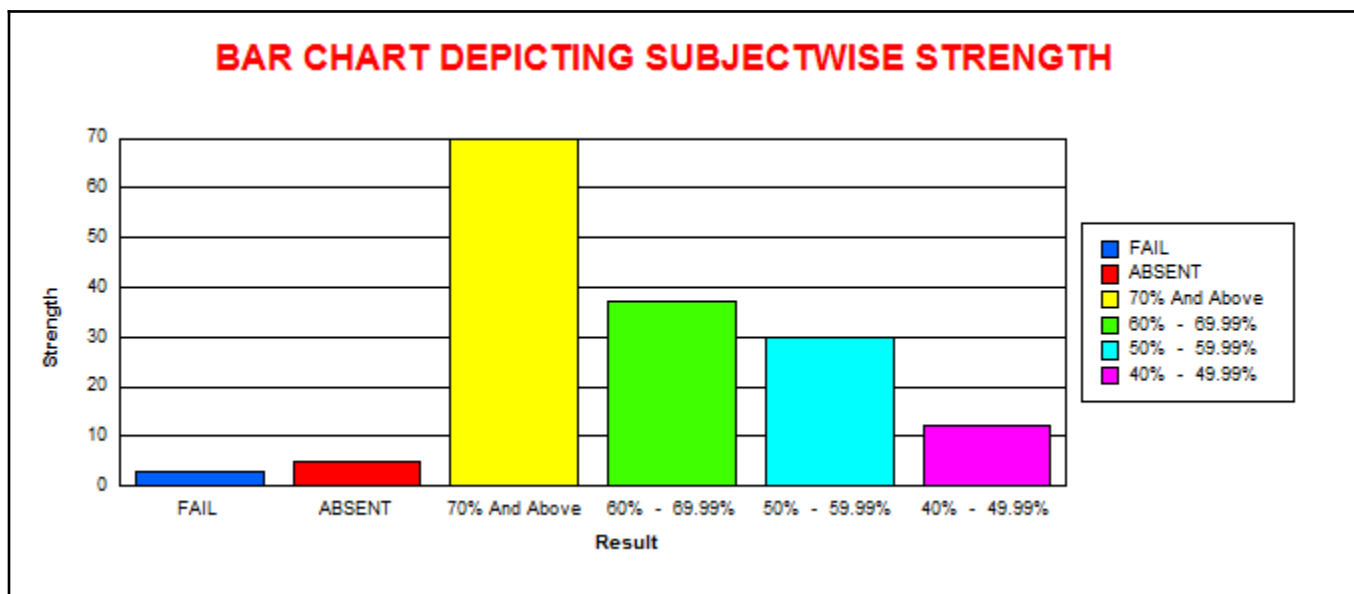

B.COM.- V SEMESTER (REV - 16)										
BCOM524 - Industrial Economics										
	M	F	T	CLASS	M	%	F	%	T	%
					% w.r.t Tot Passed M	% w.r.t Tot Passed	% w.r.t Tot Passed			
Total Strength	42	115	157	70.00% And Above	5	12.50	65	59.63	70	46.98
Total Appeared	41	111	152	60.00% To 69.99%	12	30.00	25	22.94	37	24.83
Total Absent	1	4	5	50.00% To 59.99%	16	40.00	14	12.84	30	20.13
Total Passed	40	109	149	40.00% To 49.99%	7	17.50	5	4.59	12	8.05
Total Failed	1	2	3							
Pass Percentage	97.56	98.20	98.03