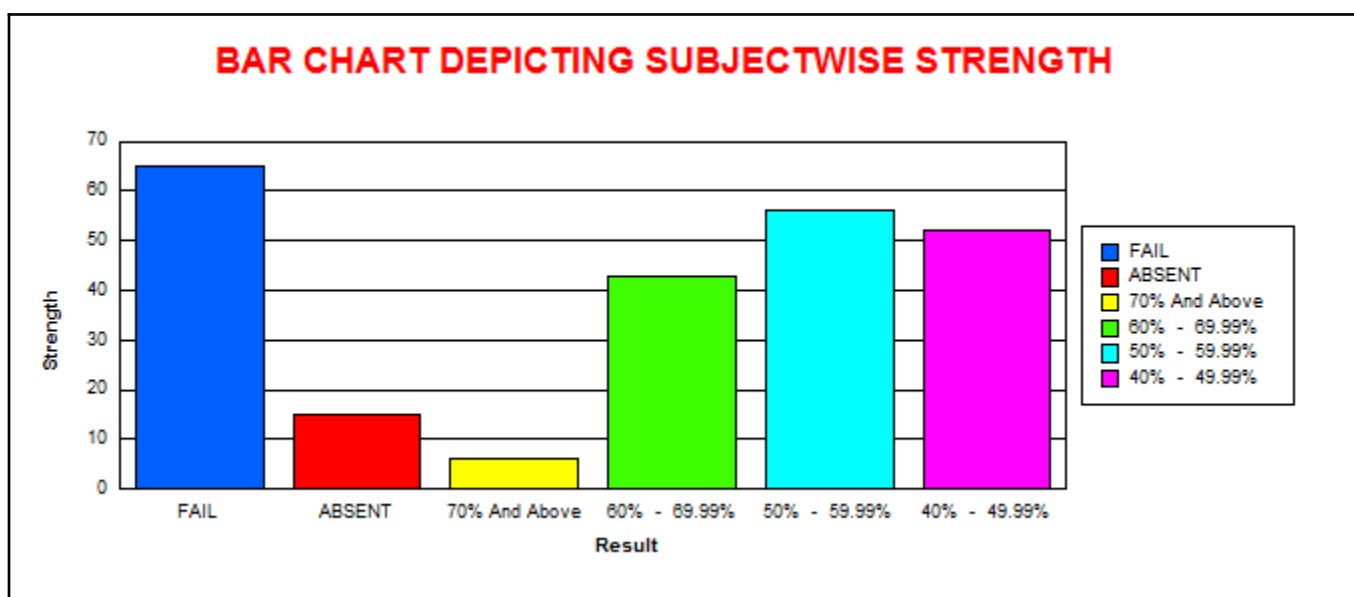

B.A.- I SEMESTER (REV - 19)										
BA102 - Basic English										
	M	F	T	CLASS	M	%	F	%	T	%
					% w.r.t Tot Passed M	% w.r.t Tot Passed	% w.r.t Tot Passed			
Total Strength	100	137	237	70.00% And Above	1	2.17	5	4.50	6	3.82
Total Appeared	87	135	222	60.00% To 69.99%	8	17.39	35	31.53	43	27.39
Total Absent	13	2	15	50.00% To 59.99%	14	30.43	42	37.84	56	35.67
Total Passed	46	111	157	40.00% To 49.99%	23	50.00	29	26.13	52	33.12
Total Failed	41	24	65							
Pass Percentage	52.87	82.22	70.72