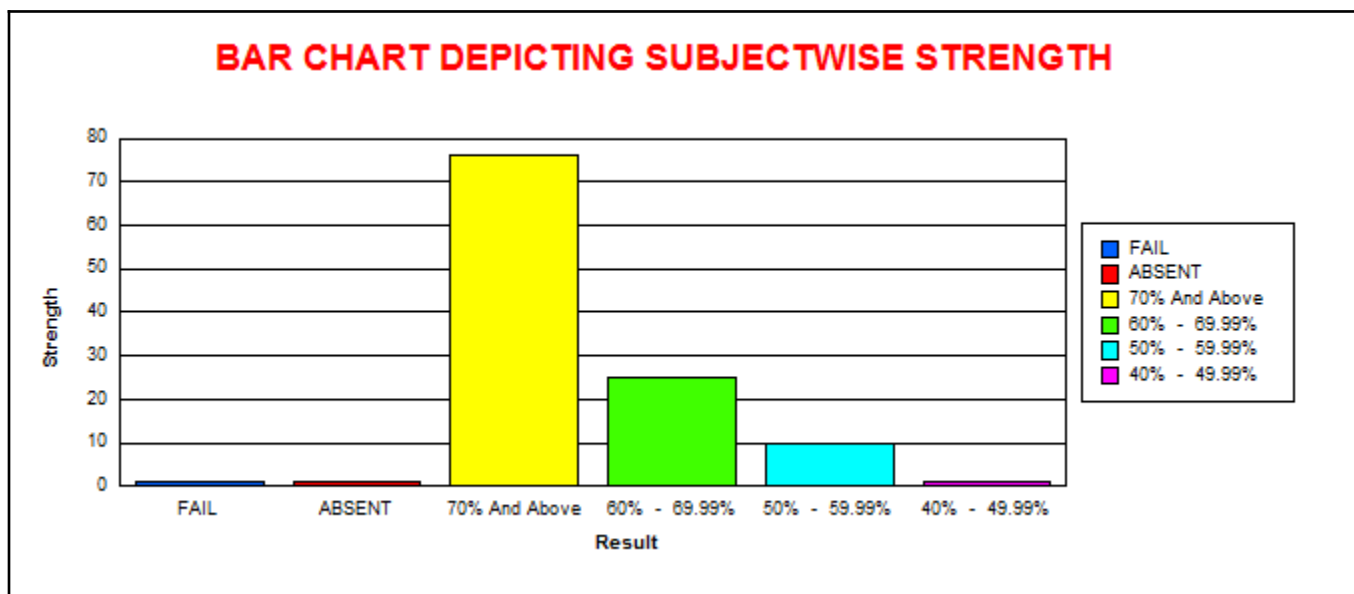

LINGARAJ COLLEGE, BELAGAVI

(AUTONOMOUS)

COURSE SUBJECT WISE RESULT ANALYSIS

EXAMINATION OF NOV-19

B.B.A.- V SEMESTER (REV - 16)										
IC500 - Indian Constitution										
	M	F	T	CLASS	M	%	F	%	T	%
					% w.r.t Tot Passed M	% w.r.t Tot Passed	% w.r.t Tot Passed			
Total Strength	72	42	114	70.00% And Above	42	59.15	34	82.93	76	67.86
Total Appeared	72	41	113	60.00% To 69.99%	18	25.35	7	17.07	25	22.32
Total Absent	0	1	1	50.00% To 59.99%	10	14.08	0	0.00	10	8.93
Total Passed	71	41	112	40.00% To 49.99%	1	1.41	0	0.00	1	0.89
Total Failed	1	0	1							
Pass Percentage	98.61	100.00	99.12