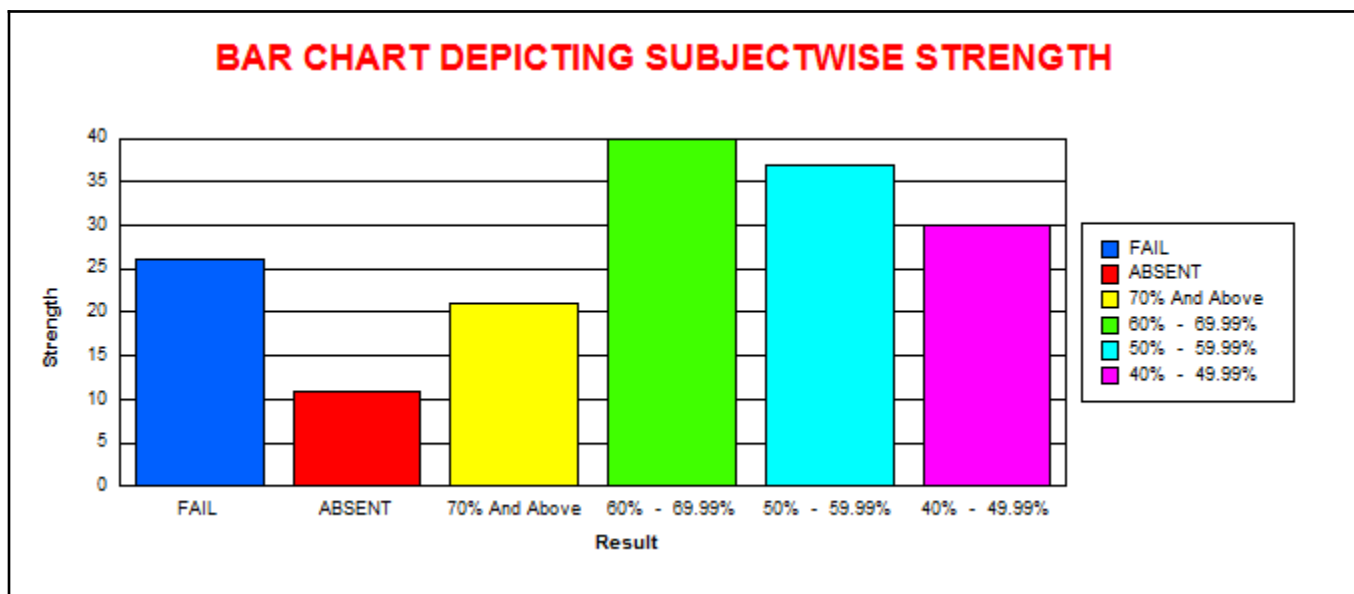

LINGARAJ COLLEGE, BELAGAVI

(AUTONOMOUS)

COURSE SUBJECT WISE RESULT ANALYSIS

EXAMINATION OF NOV-19

B.A.- I SEMESTER (REV - 19)										
BA126 - History										
	M	F	T	CLASS	M	%	F	%	T	%
					% w.r.t Tot Passed M	% w.r.t Tot Passed	% w.r.t Tot Passed			
Total Strength	87	78	165	70.00% And Above	11	17.74	10	15.15	21	16.41
Total Appeared	78	76	154	60.00% To 69.99%	9	14.52	31	46.97	40	31.25
Total Absent	9	2	11	50.00% To 59.99%	17	27.42	20	30.30	37	28.91
Total Passed	62	66	128	40.00% To 49.99%	25	40.32	5	7.58	30	23.44
Total Failed	16	10	26							
Pass Percentage	79.49	86.84	83.12