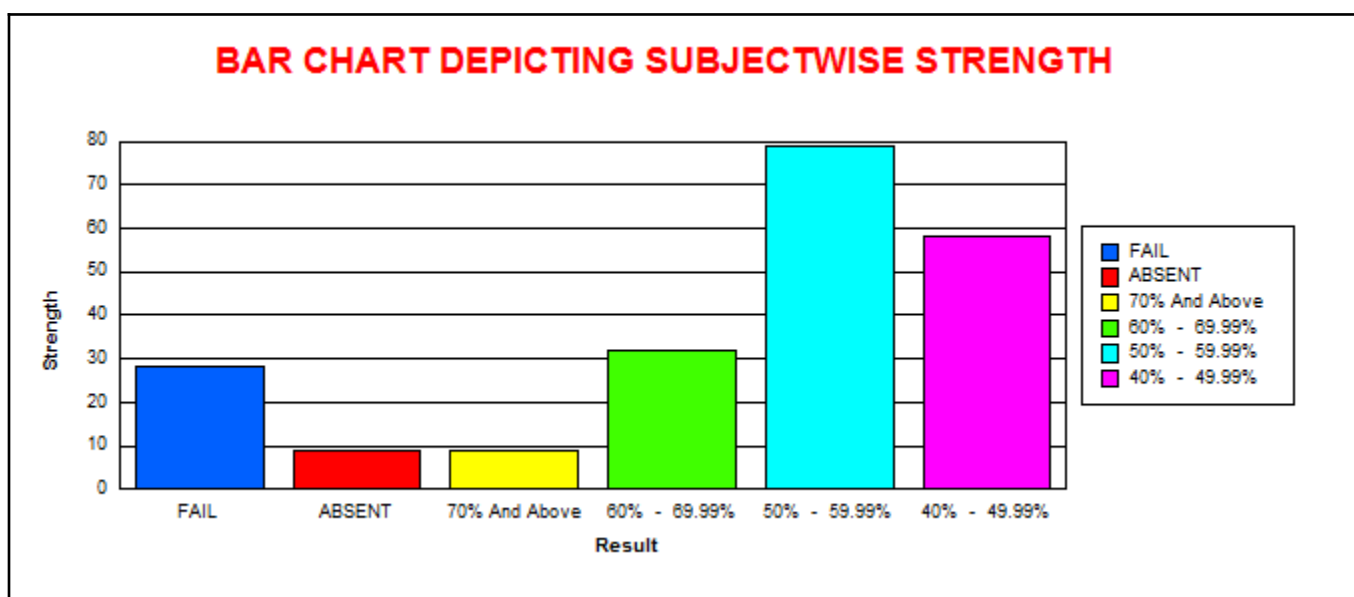

B.COM.- I SEMESTER (REV - 19)										
BCOM102 - Basic English										
	M	F	T	CLASS	M	%	F	%	T	%
					% w.r.t Tot Passed M	% w.r.t Tot Passed	% w.r.t Tot Passed			
Total Strength	89	126	215	70.00% And Above	4	6.67	5	4.24	9	5.06
Total Appeared	83	123	206	60.00% To 69.99%	4	6.67	28	23.73	32	17.98
Total Absent	6	3	9	50.00% To 59.99%	27	45.00	52	44.07	79	44.38
Total Passed	60	118	178	40.00% To 49.99%	25	41.67	33	27.97	58	32.58
Total Failed	23	5	28							
Pass Percentage	72.29	95.93	86.41