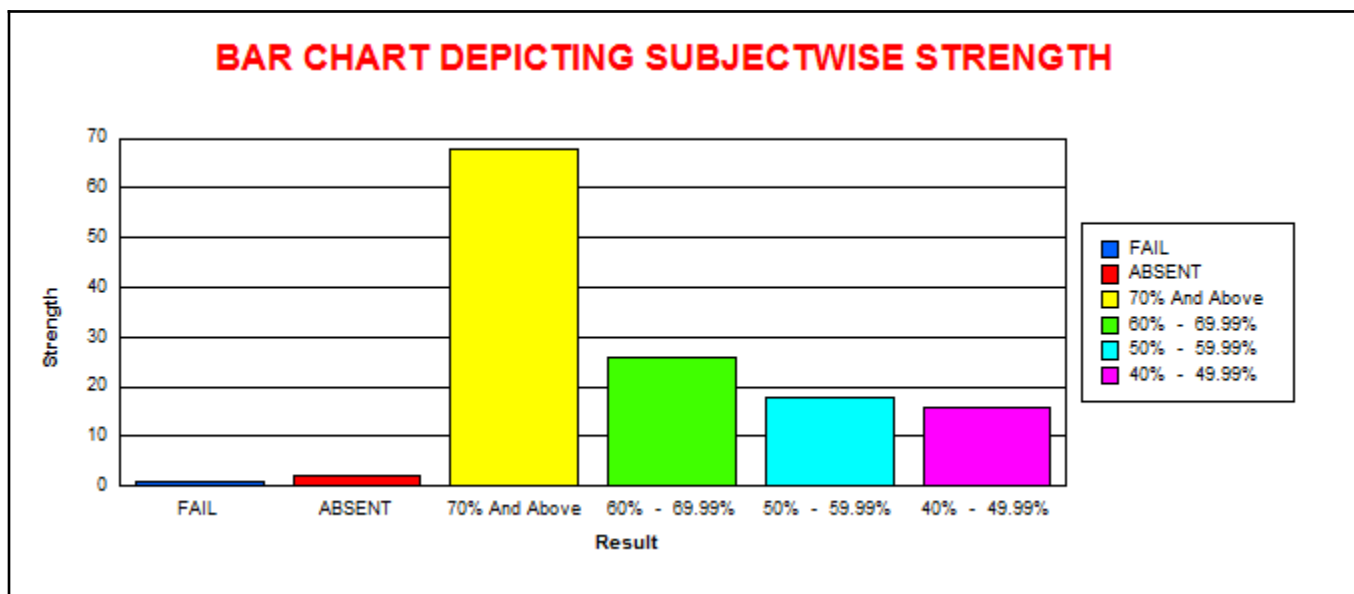

B.B.A.- III SEMESTER (REV - 16)										
BBA313 - Leadership										
	M	F	T	CLASS	M	%	F	%	T	%
					% w.r.t Tot Passed M	% w.r.t Tot Passed	% w.r.t Tot Passed			
Total Strength	78	53	131	70.00% And Above	32	41.56	36	70.59	68	53.13
Total Appeared	78	51	129	60.00% To 69.99%	17	22.08	9	17.65	26	20.31
Total Absent	0	2	2	50.00% To 59.99%	12	15.58	6	11.76	18	14.06
Total Passed	77	51	128	40.00% To 49.99%	16	20.78	0	0.00	16	12.50
Total Failed	1	0	1							
Pass Percentage	98.72	100.00	99.22