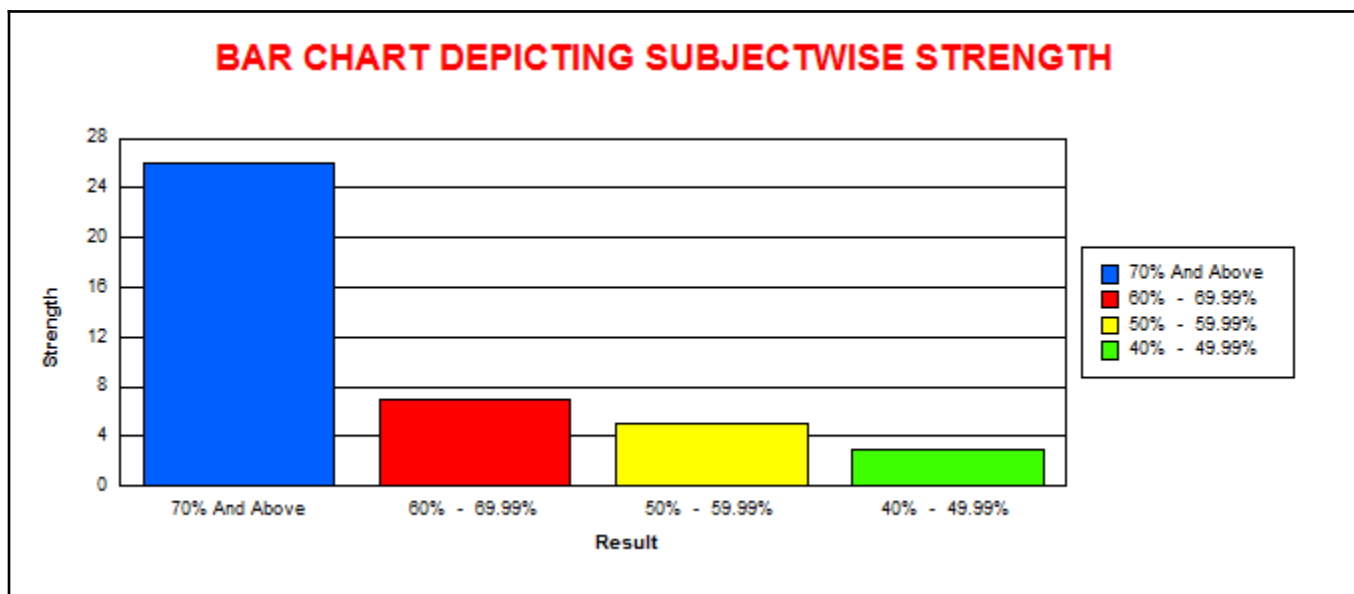

B.B.A.- V SEMESTER (REV - 16)										
BBA5071 - Supply Chain Management										
	M	F	T	CLASS	M	%	F	%	T	%
					% w.r.t Tot Passed M		% w.r.t Tot Passed		% w.r.t Tot Passed	
Total Strength	33	8	41	70.00% And Above	18	54.55	8	100.00	26	63.41
Total Appeared	33	8	41	60.00 % To 69.99%	7	21.21	0	0.00	7	17.07
Total Absent	0	0	0	50.00 % To 59.99%	5	15.15	0	0.00	5	12.20
Total Passed	33	8	41	40.00 % To 49.99%	3	9.09	0	0.00	3	7.32
Total Failed	0	0	0							
Pass Percentage	100.00	100.00	100.00