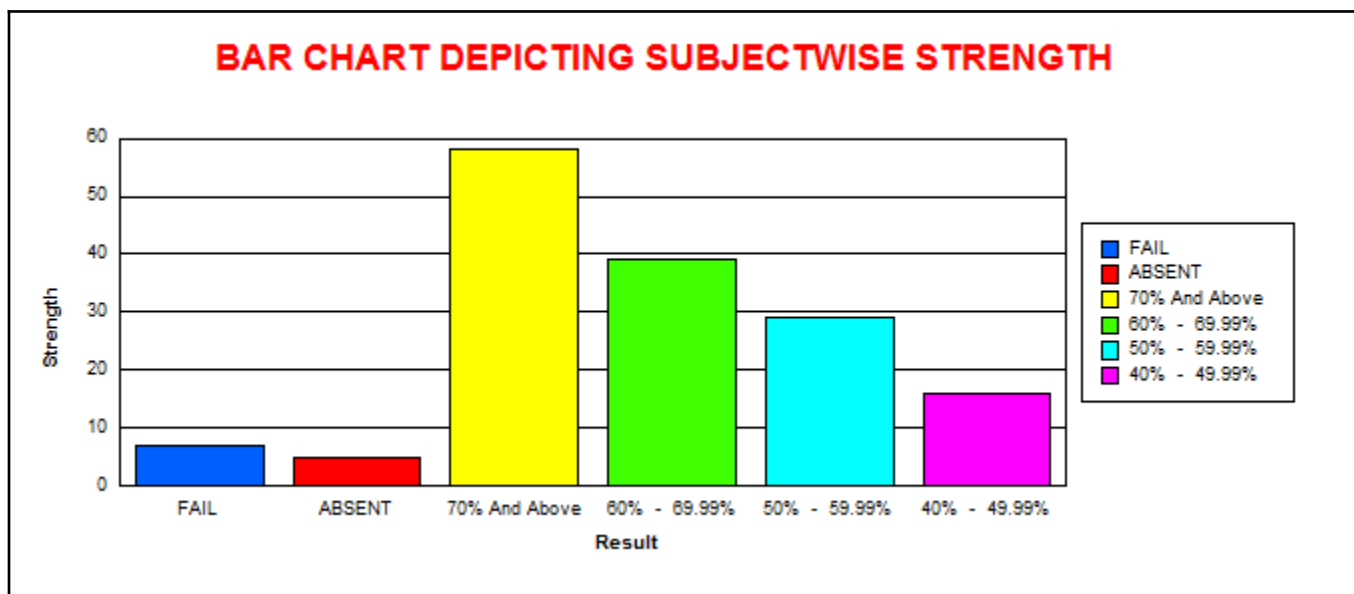

LINGARAJ COLLEGE, BELAGAVI

(AUTONOMOUS)

COURSE SUBJECT WISE RESULT ANALYSIS

EXAMINATION OF NOV-19

B.COM.- III SEMESTER (REV - 16)										
BCOM326 - Principles of Management										
	M	F	T	CLASS	M	%	F	%	T	%
					% w.r.t Tot Passed M	% w.r.t Tot Passed	% w.r.t Tot Passed			
Total Strength	52	102	154	70.00% And Above	13	31.71	45	44.55	58	40.85
Total Appeared	47	102	149	60.00% To 69.99%	10	24.39	29	28.71	39	27.46
Total Absent	5	0	5	50.00% To 59.99%	12	29.27	17	16.83	29	20.42
Total Passed	41	101	142	40.00% To 49.99%	6	14.63	10	9.90	16	11.27
Total Failed	6	1	7							
Pass Percentage	87.23	99.02	95.30