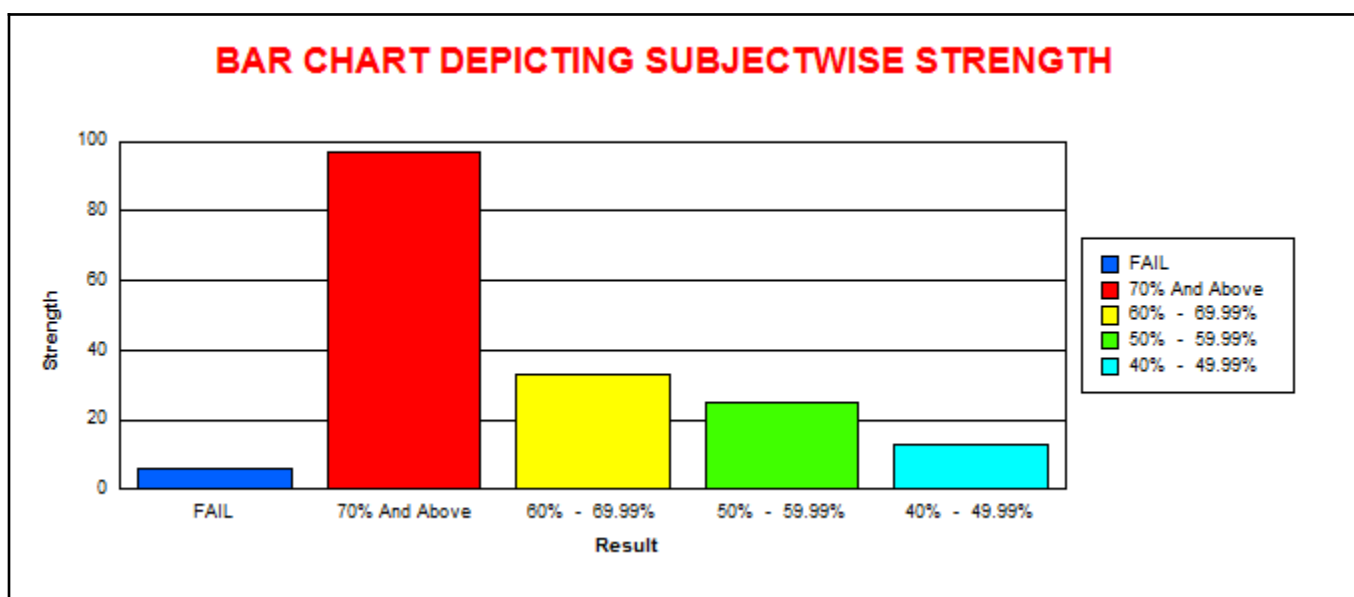

K.L.E Society's
LINGARAJ COLLEGE, BELAGAVI
(AUTONOMOUS)
COURSE SUBJECT WISE RESULT ANALYSIS
EXAMINATION OF NOV-19

B.B.A.- I SEMESTER (REV - 19)										
BBA103 - Introduction to Management										
	M	F	T	CLASS	M	%	F	%	T	%
					% w.r.t Tot Passed M		% w.r.t Tot Passed		% w.r.t Tot Passed	
Total Strength	94	80	174	70.00% And Above	44	49.44	53	67.09	97	57.74
Total Appeared	94	80	174	60.00% To 69.99%	16	17.98	17	21.52	33	19.64
Total Absent	0	0	0	50.00% To 59.99%	18	20.22	7	8.86	25	14.88
Total Passed	89	79	168	0.00% To 0.00%	11	12.36	2	2.53	13	7.74
Total Failed	5	1	6							
Pass Percentage	94.68	98.75	96.55