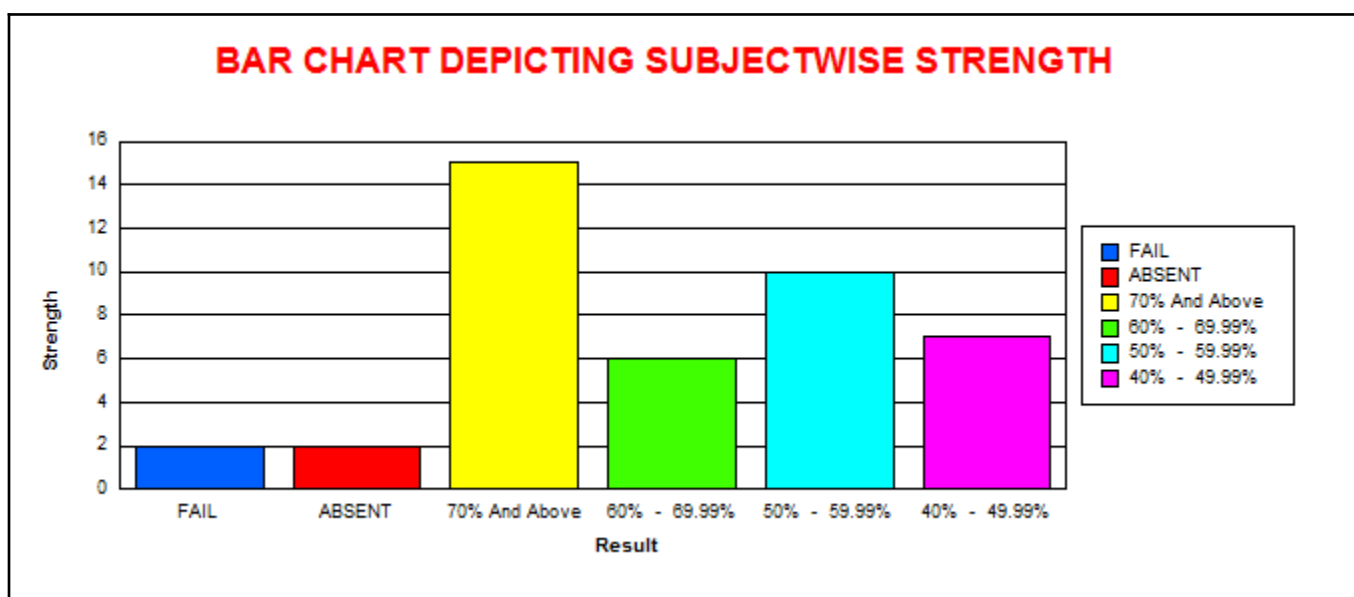

K.L.E Society`s
LINGARAJ COLLEGE, BELAGAVI
(AUTONOMOUS)
COURSE SUBJECT WISE RESULT ANALYSIS
EXAMINATION OF NOV-19

B.A.- I SEMESTER (REV - 19)										
BA103 - MIL-Hindi										
	M	F	T	CLASS	M	%	F	%	T	%
					% w.r.t Tot Passed M		% w.r.t Tot Passed		% w.r.t Tot Passed	
Total Strength	12	30	42	70.00% And Above	3	33.33	12	41.38	15	39.47
Total Appeared	11	29	40	60.00% To 69.99%	0	0.00	6	20.69	6	15.79
Total Absent	1	1	2	50.00% To 59.99%	4	44.44	6	20.69	10	26.32
Total Passed	9	29	38	40.00% To 49.99%	2	22.22	5	17.24	7	18.42
Total Failed	2	0	2							
Pass Percentage	81.82	100.00	95.00