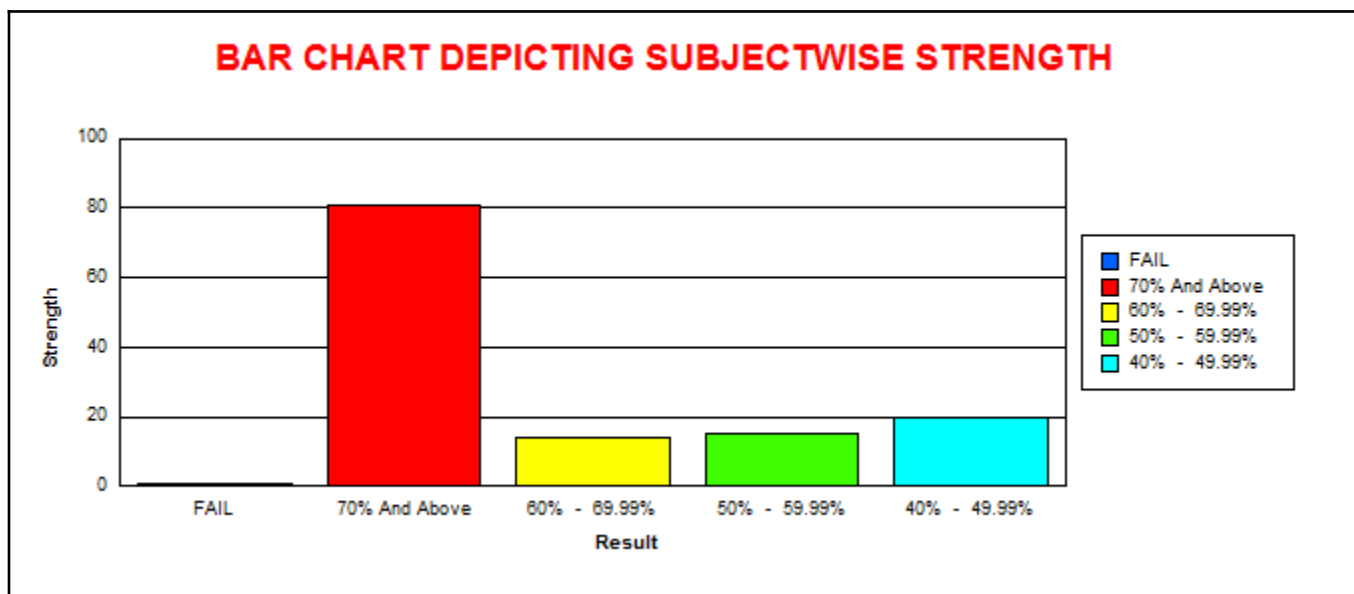

K.L.E Society`s  
**LINGARAJ COLLEGE, BELAGAVI**  
 (AUTONOMOUS)  
**COURSE SUBJECT WISE RESULT ANALYSIS**  
 EXAMINATION OF NOV-19

<b>B.B.A.- III SEMESTER ( REV - 16)</b>										
<b>BBA303 - Human Resource Management - I</b>										
	M	F	T	CLASS	M	%	F	%	T	%
					% w.r.t Tot Passed M		% w.r.t Tot Passed		% w.r.t Tot Passed	
<b>Total Strength</b>	78	53	131	<b>70.00% And Above</b>	39	50.65	42	79.25	81	62.31
<b>Total Appeared</b>	78	53	131	<b>60.00% To 69.99%</b>	11	14.29	3	5.66	14	10.77
<b>Total Absent</b>	0	0	0	<b>50.00% To 59.99%</b>	9	11.69	6	11.32	15	11.54
<b>Total Passed</b>	77	53	130	<b>40.00% To 49.99%</b>	18	23.38	2	3.77	20	15.38
<b>Total Failed</b>	1	0	1							
<b>Pass Percentage</b>	98.72	100.00	99.24							