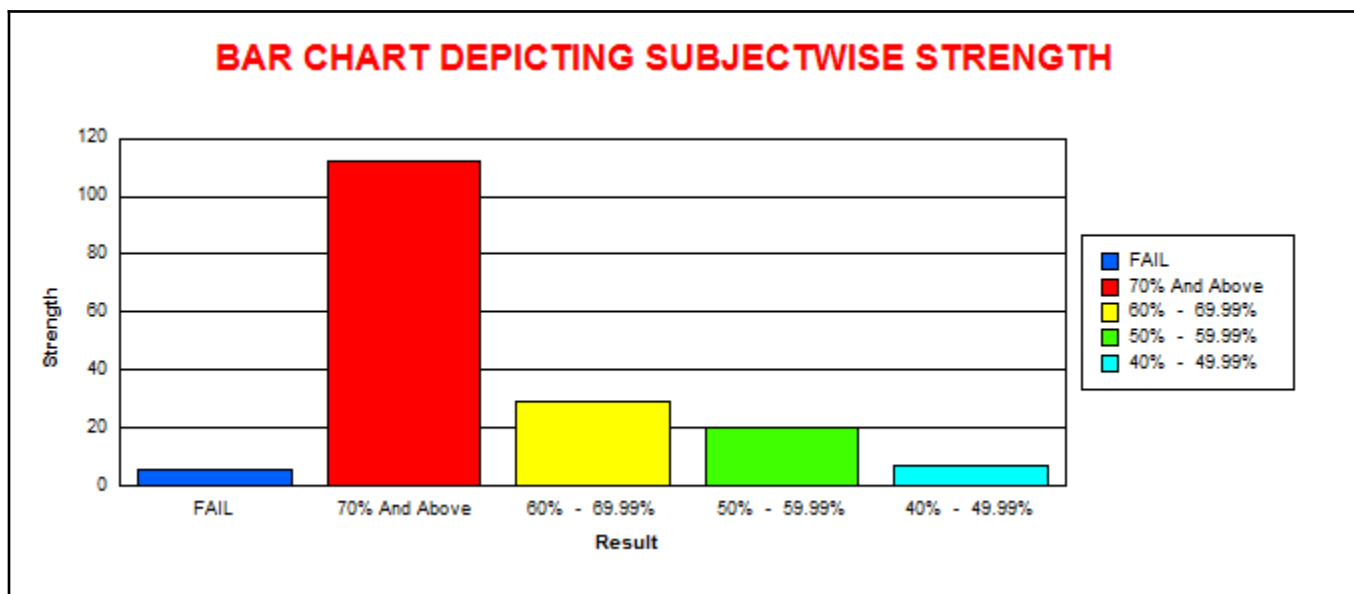

B.B.A.- I SEMESTER (REV - 19)										
BBA105 - Business Communication-I										
	M	F	T	CLASS	M	%	F	%	T	%
					% w.r.t Tot Passed M	% w.r.t Tot Passed	% w.r.t Tot Passed			
Total Strength	94	80	174	70.00% And Above	53	60.23	59	73.75	112	66.67
Total Appeared	94	80	174	60.00 % To 69.99%	18	20.45	11	13.75	29	17.26
Total Absent	0	0	0	50.00 % To 59.99%	12	13.64	8	10.00	20	11.90
Total Passed	88	80	168	0.00 % To 0.00%	5	5.68	2	2.50	7	4.17
Total Failed	6	0	6							
Pass Percentage	93.62	100.00	96.55