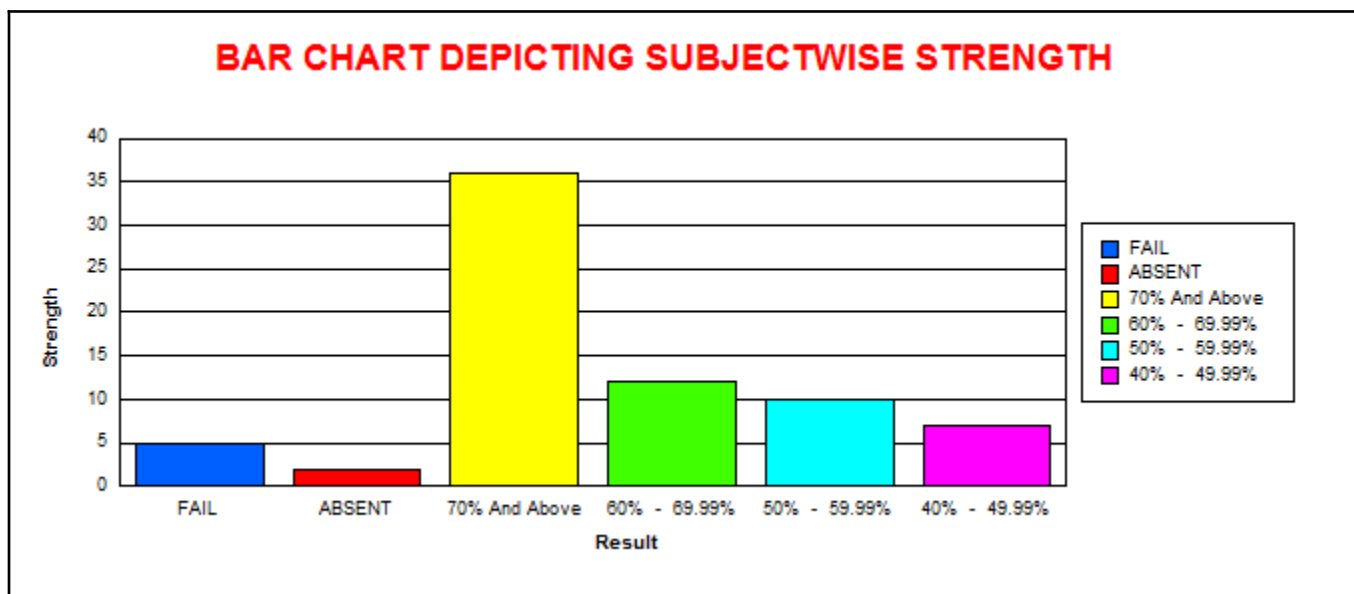

B.COM.- I SEMESTER (REV - 19)										
BCOM103 - MIL-Hindi										
	M	F	T	CLASS	M	%	F	%	T	%
					% w.r.t Tot Passed M	% w.r.t Tot Passed	% w.r.t Tot Passed			
Total Strength	26	46	72	70.00% And Above	8	42.11	28	60.87	36	55.38
Total Appeared	24	46	70	60.00% To 69.99%	4	21.05	8	17.39	12	18.46
Total Absent	2	0	2	50.00% To 59.99%	1	5.26	9	19.57	10	15.38
Total Passed	19	46	65	40.00% To 49.99%	6	31.58	1	2.17	7	10.77
Total Failed	5	0	5							
Pass Percentage	79.17	100.00	92.86