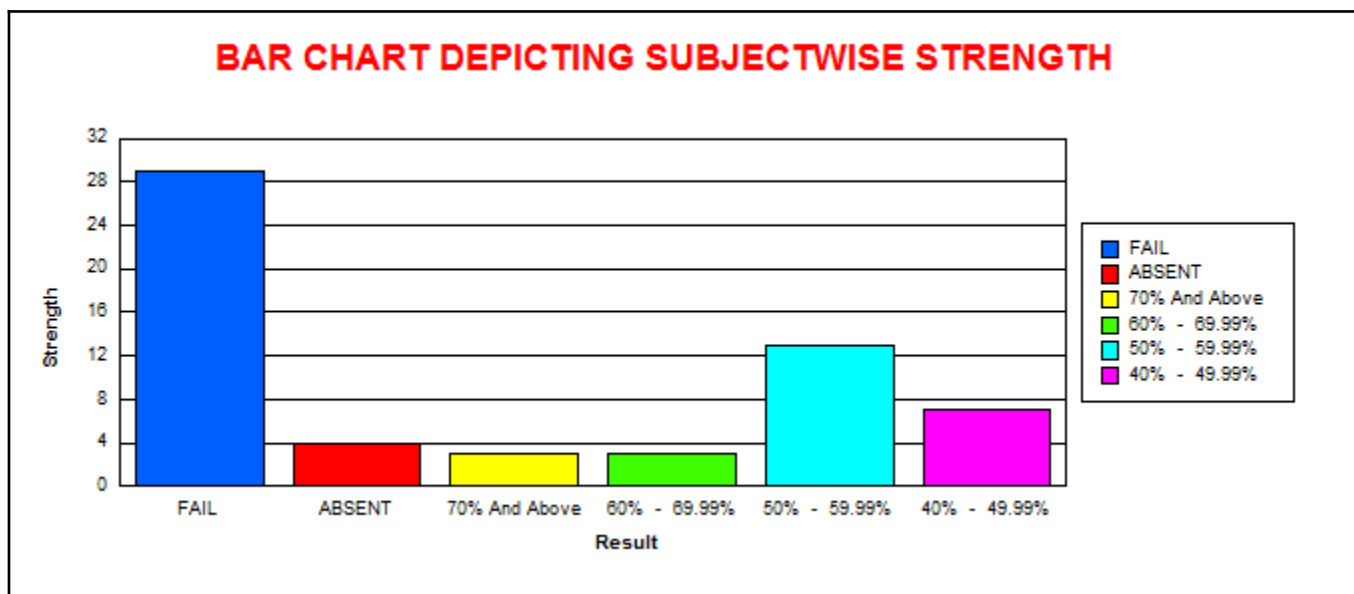

LINGARAJ COLLEGE, BELAGAVI

(AUTONOMOUS)

COURSE SUBJECT WISE RESULT ANALYSIS

EXAMINATION OF NOV-19

B.COM.- III SEMESTER (REV - 16)										
BCOM323 - Commercial Arithmetic – I										
	M	F	T	CLASS	M	%	F	%	T	%
					% w.r.t Tot Passed M	% w.r.t Tot Passed	% w.r.t Tot Passed			
Total Strength	23	36	59	70.00% And Above	0	0.00	3	20.00	3	11.54
Total Appeared	20	35	55	60.00 % To 69.99%	0	0.00	3	20.00	3	11.54
Total Absent	3	1	4	50.00 % To 59.99%	5	45.45	8	53.33	13	50.00
Total Passed	11	15	26	40.00 % To 49.99%	6	54.55	1	6.67	7	26.92
Total Failed	9	20	29							
Pass Percentage	55.00	42.86	47.27