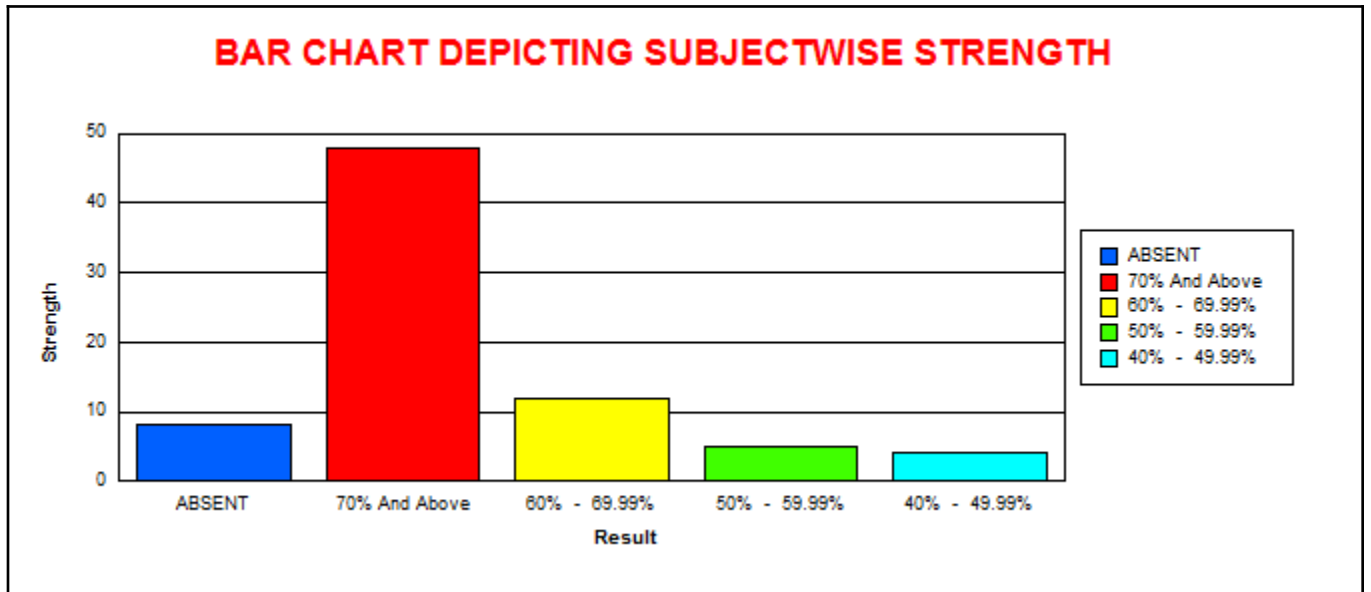

LINGARAJ COLLEGE, BELAGAVI

(AUTONOMOUS)

COURSE SUBJECT WISE RESULT ANALYSIS

EXAMINATION OF NOV-19

B.A.- V SEMESTER (REV - 16)										
BA501 - MIL Kannada										
	M	F	T	CLASS	M	%	F	%	T	%
					% w.r.t Tot Passed M	% w.r.t Tot Passed	% w.r.t Tot Passed			
Total Strength	42	35	77	70.00% And Above	20	57.14	28	82.35	48	69.57
Total Appeared	35	34	69	60.00% To 69.99%	8	22.86	4	11.76	12	17.39
Total Absent	7	1	8	50.00% To 59.99%	3	8.57	2	5.88	5	7.25
Total Passed	35	34	69	40.00% To 49.99%	4	11.43	0	0.00	4	5.80
Total Failed	0	0	0							
Pass Percentage	100.00	100.00	100.00