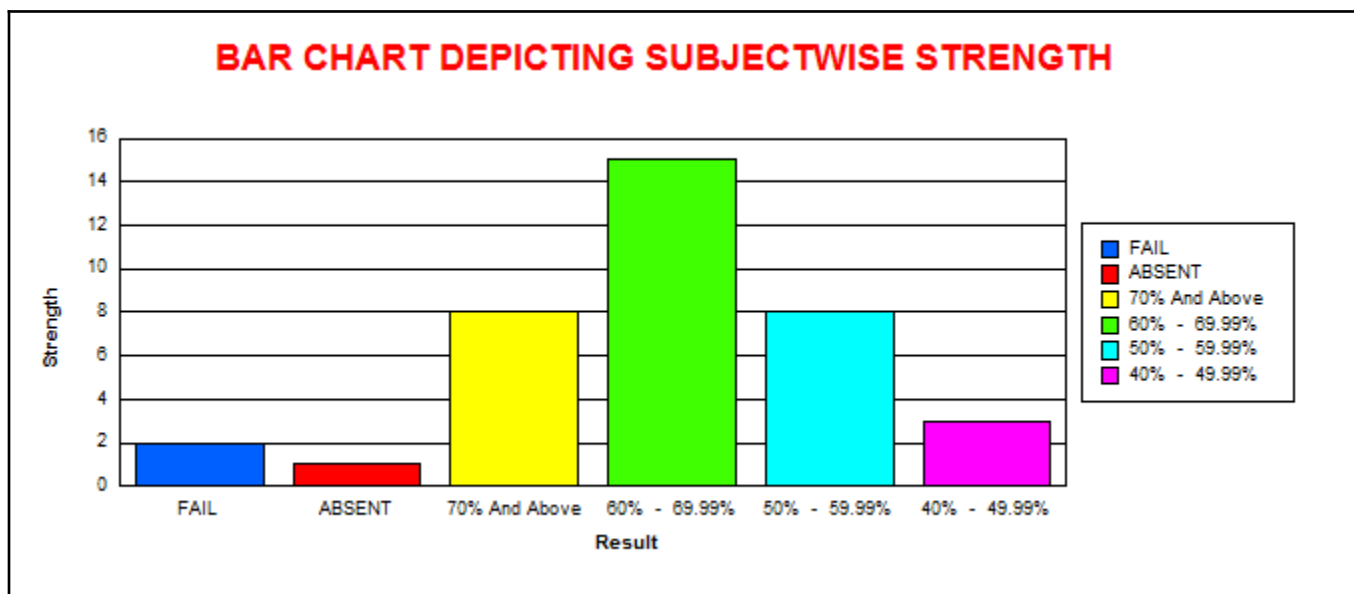

LINGARAJ COLLEGE, BELAGAVI

(AUTONOMOUS)

COURSE SUBJECT WISE RESULT ANALYSIS

EXAMINATION OF NOV-19

B.A.- III SEMESTER (REV - 16)										
BA324 - Economics										
	M	F	T	CLASS	M	%	F	%	T	%
					% w.r.t Tot Passed M	% w.r.t Tot Passed	% w.r.t Tot Passed			
Total Strength	18	19	37	70.00% And Above	4	26.67	4	21.05	8	23.53
Total Appeared	17	19	36	60.00 % To 69.99%	5	33.33	10	52.63	15	44.12
Total Absent	1	0	1	50.00 % To 59.99%	3	20.00	5	26.32	8	23.53
Total Passed	15	19	34	40.00 % To 49.99%	3	20.00	0	0.00	3	8.82
Total Failed	2	0	2							
Pass Percentage	88.24	100.00	94.44