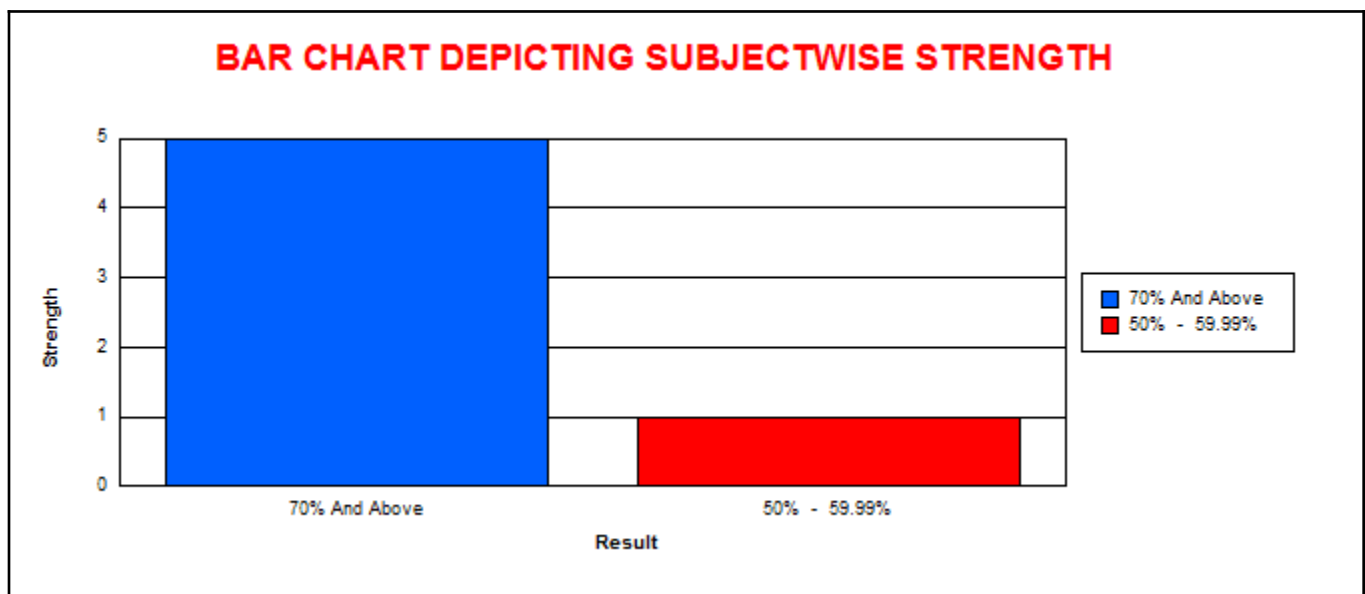

K.L.E Society`s
LINGARAJ COLLEGE, BELAGAVI
(AUTONOMOUS)
COURSE SUBJECT WISE RESULT ANALYSIS
EXAMINATION OF NOV-19

B.A.- V SEMESTER (REV - 16)										
BA522-2 - Optional Hindi										
	M	F	T	CLASS	M	%	F	%	T	%
					% w.r.t Tot Passed M		% w.r.t Tot Passed		% w.r.t Tot Passed	
Total Strength	1	5	6	70.00% And Above	1	100.00	4	80.00	5	83.33
Total Appeared	1	5	6	60.00% To 69.99%	0	0.00	0	0.00	0	0.00
Total Absent	0	0	0	50.00% To 59.99%	0	0.00	1	20.00	1	16.67
Total Passed	1	5	6	40.00% To 49.99%	0	0.00	0	0.00	0	0.00
Total Failed	0	0	0							
Pass Percentage	100.00	100.00	100.00