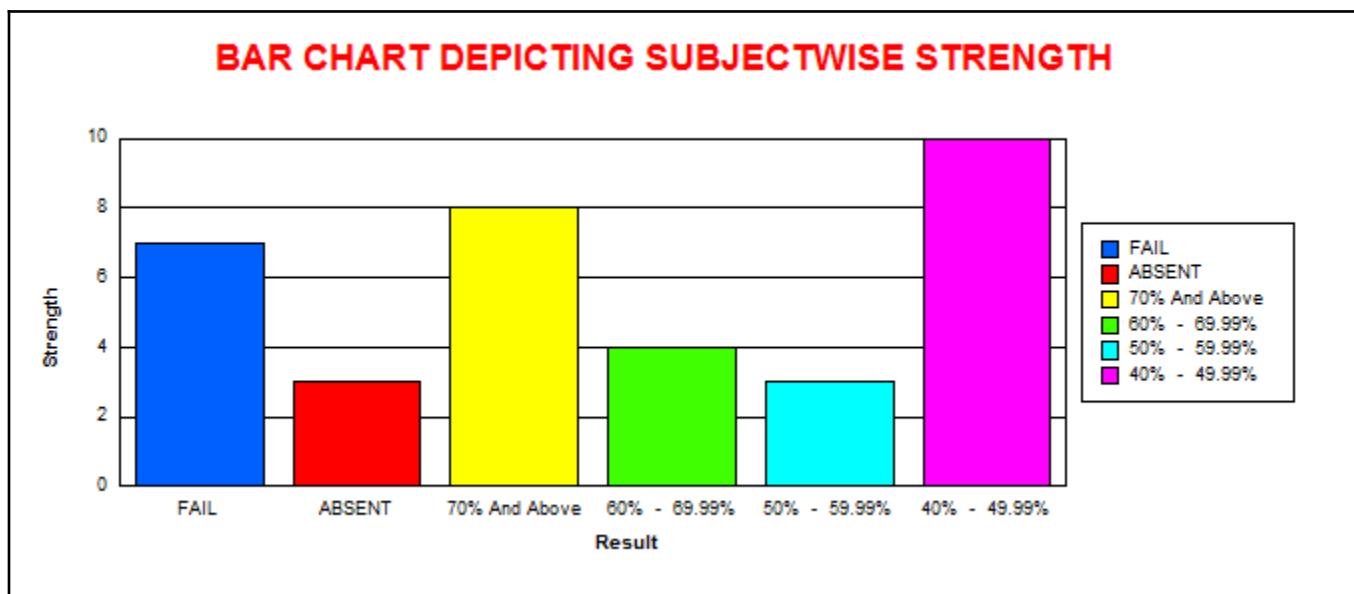

LINGARAJ COLLEGE, BELAGAVI

(AUTONOMOUS)

COURSE SUBJECT WISE RESULT ANALYSIS

EXAMINATION OF NOV-19

B.A.- I SEMESTER (REV - 19)										
BA128 - Psychology										
	M	F	T	CLASS	M	%	F	%	T	%
					% w.r.t Tot Passed M	% w.r.t Tot Passed	% w.r.t Tot Passed			
Total Strength	6	29	35	70.00% And Above	2	100.00	6	26.09	8	32.00
Total Appeared	5	27	32	60.00 % To 69.99%	0	0.00	4	17.39	4	16.00
Total Absent	1	2	3	50.00 % To 59.99%	0	0.00	3	13.04	3	12.00
Total Passed	2	23	25	40.00 % To 49.99%	0	0.00	10	43.48	10	40.00
Total Failed	3	4	7							
Pass Percentage	40.00	85.19	78.13