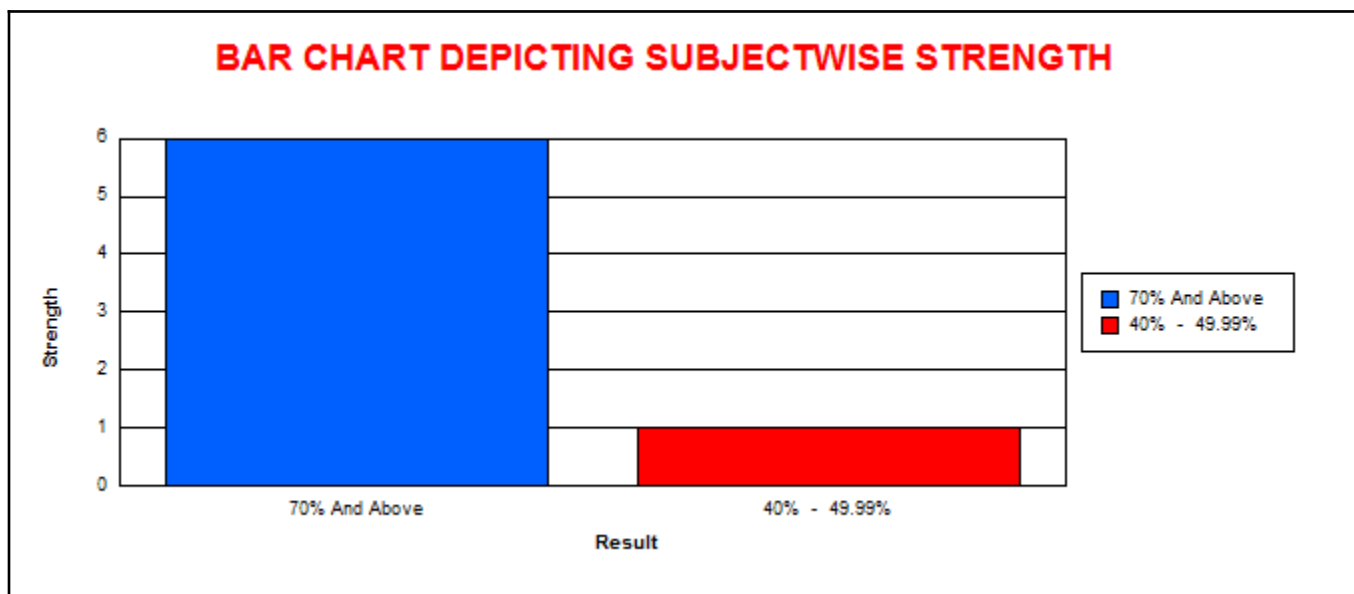

B.A.- V SEMESTER (REV - 16)										
BA504 - MIL Urdu										
	M	F	T	CLASS	M	%	F	%	T	%
					% w.r.t Tot Passed M	% w.r.t Tot Passed	% w.r.t Tot Passed			
Total Strength	0	7	7	70.00% And Above	0	0.00	6	85.71	6	85.71
Total Appeared	0	7	7	60.00 % To 69.99%	0	0.00	0	0.00	0	0.00
Total Absent	0	0	0	50.00 % To 59.99%	0	0.00	0	0.00	0	0.00
Total Passed	0	7	7	40.00 % To 49.99%	0	0.00	1	14.29	1	14.29
Total Failed	0	0	0							
Pass Percentage	0.00	100.00	100.00