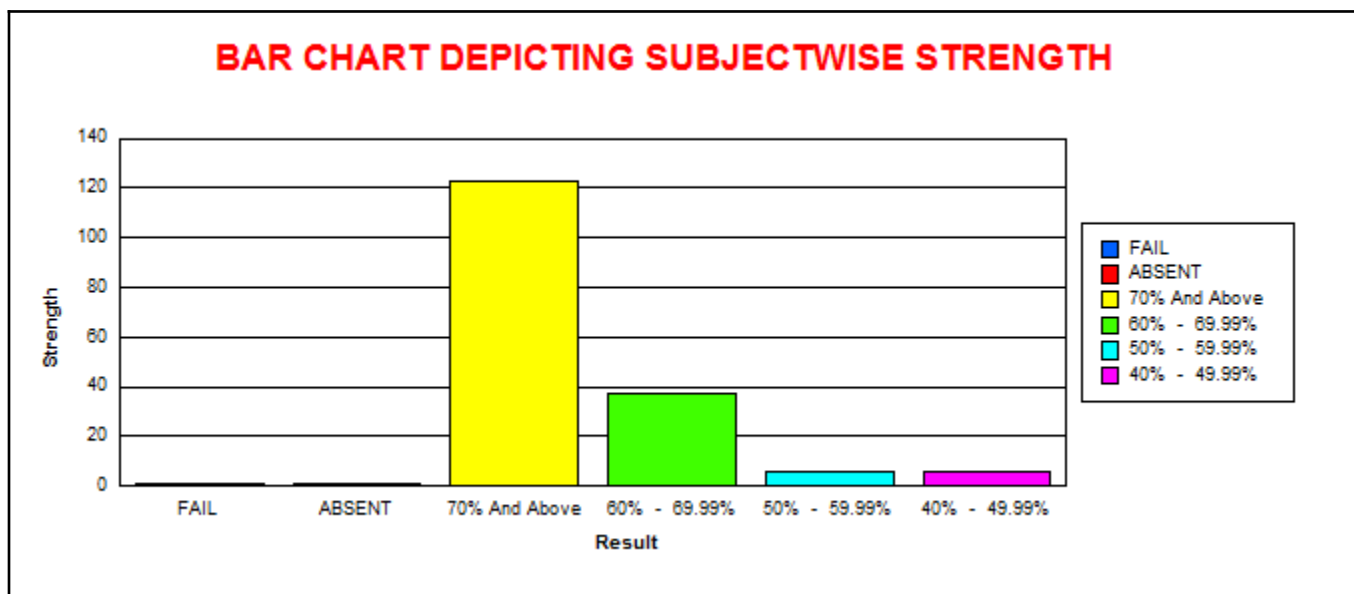

LINGARAJ COLLEGE, BELAGAVI

(AUTONOMOUS)

COURSE SUBJECT WISE RESULT ANALYSIS

EXAMINATION OF NOV-19

B.B.A.- I SEMESTER (REV - 19)										
BBA105L - Business Communication I (Prac)										
	M	F	T	CLASS	M	%	F	%	T	%
					% w.r.t Tot Passed M	% w.r.t Tot Passed	% w.r.t Tot Passed			
Total Strength	94	80	174	70.00% And Above	58	62.37	65	82.28	123	71.51
Total Appeared	94	79	173	60.00 % To 69.99%	25	26.88	12	15.19	37	21.51
Total Absent	0	1	1	50.00 % To 59.99%	4	4.30	2	2.53	6	3.49
Total Passed	93	79	172	0.00 % To 0.00%	6	6.45	0	0.00	6	3.49
Total Failed	1	0	1							
Pass Percentage	98.94	100.00	99.42