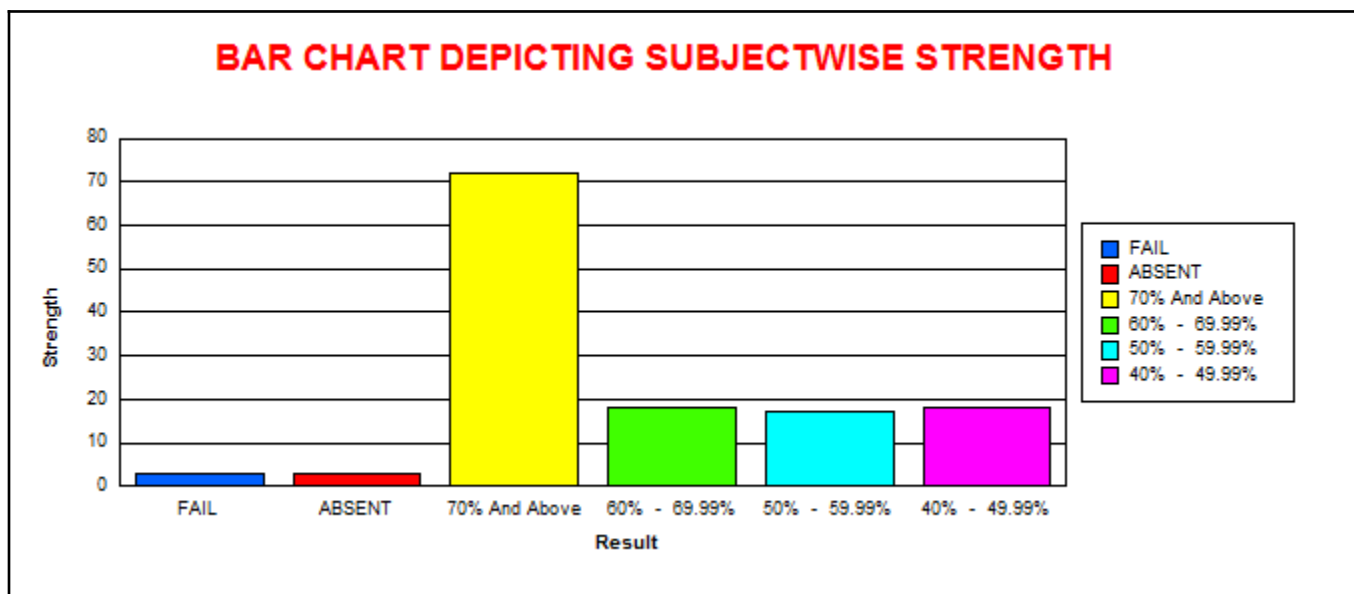

LINGARAJ COLLEGE, BELAGAVI

(AUTONOMOUS)

COURSE SUBJECT WISE RESULT ANALYSIS

EXAMINATION OF NOV-19

B.B.A.- III SEMESTER (REV - 16)										
BBA302 - Financial Management - I										
	M	F	T	CLASS	M	%	F	%	T	%
					% w.r.t Tot Passed M	% w.r.t Tot Passed	% w.r.t Tot Passed			
Total Strength	78	53	131	70.00% And Above	36	48.65	36	70.59	72	57.60
Total Appeared	77	51	128	60.00 % To 69.99%	11	14.86	7	13.73	18	14.40
Total Absent	1	2	3	50.00 % To 59.99%	13	17.57	4	7.84	17	13.60
Total Passed	74	51	125	40.00 % To 49.99%	14	18.92	4	7.84	18	14.40
Total Failed	3	0	3							
Pass Percentage	96.10	100.00	97.66