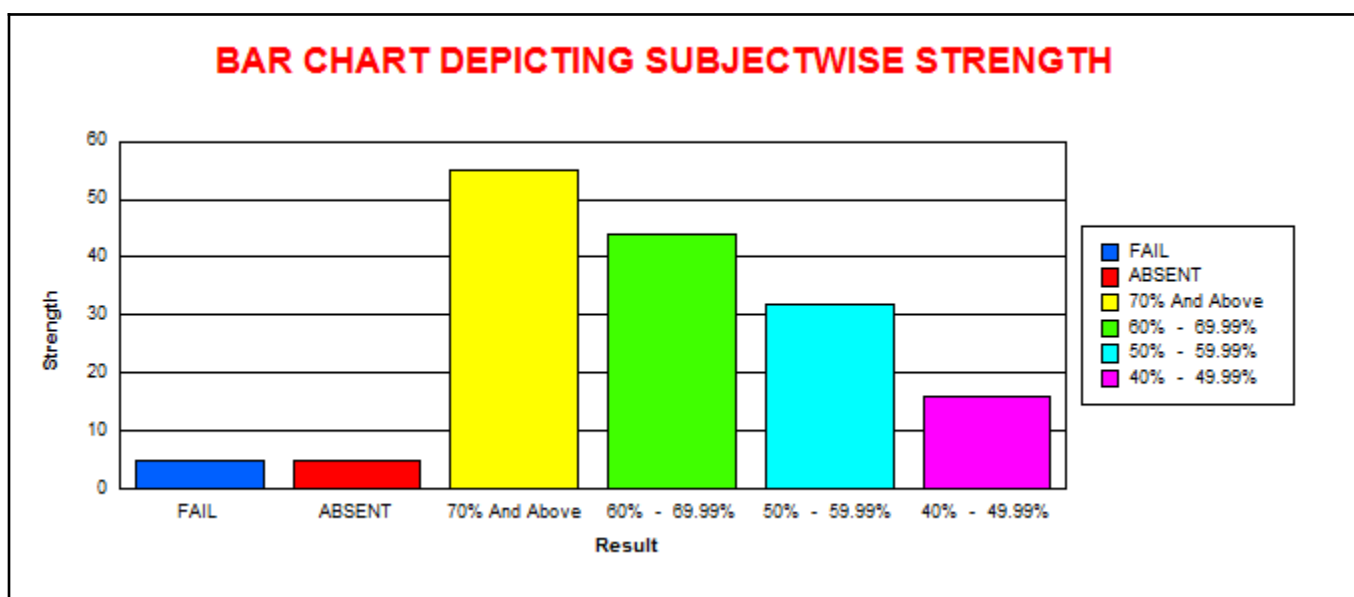

K.L.E Society`s

**LINGARAJ COLLEGE, BELAGAVI**

**(AUTONOMOUS)**

**COURSE SUBJECT WISE RESULT ANALYSIS**

EXAMINATION OF NOV-19