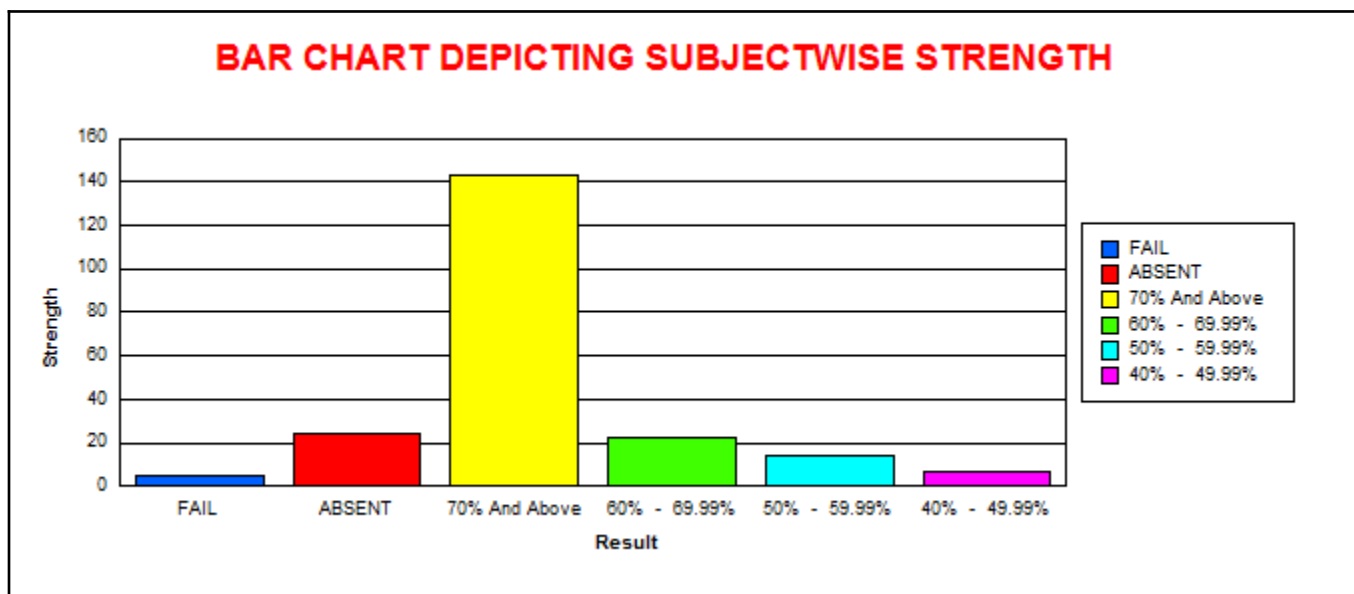

B.COM.- I SEMESTER (REV - 19)										
BCOM126L - Computer Applications - (Pr)										
	M	F	T	CLASS	M	%	F	%	T	%
					% w.r.t Tot Passed M	% w.r.t Tot Passed	% w.r.t Tot Passed			
Total Strength	89	126	215	70.00% And Above	49	70.00	94	81.03	143	76.88
Total Appeared	75	116	191	60.00 % To 69.99%	10	14.29	12	10.34	22	11.83
Total Absent	14	10	24	50.00 % To 59.99%	8	11.43	6	5.17	14	7.53
Total Passed	70	116	186	40.00 % To 49.99%	3	4.29	4	3.45	7	3.76
Total Failed	5	0	5							
Pass Percentage	93.33	100.00	97.38