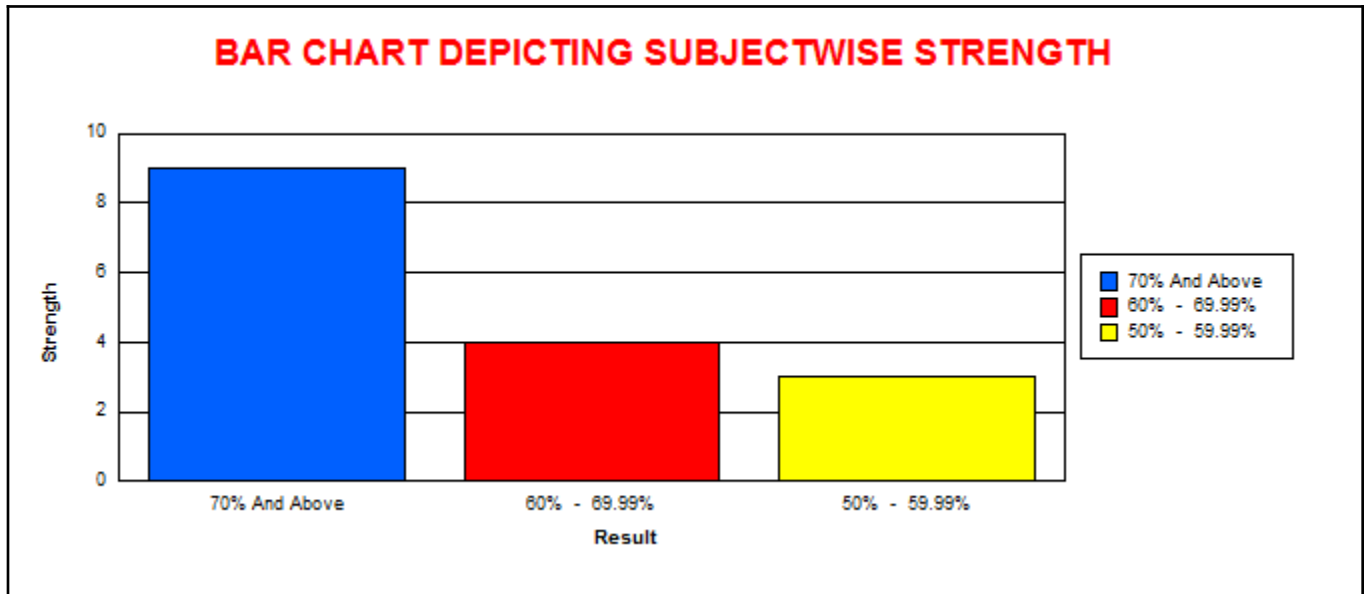

LINGARAJ COLLEGE, BELAGAVI

(AUTONOMOUS)

COURSE SUBJECT WISE RESULT ANALYSIS

EXAMINATION OF NOV-19

B.A.- III SEMESTER (REV - 16)										
BA320 - Opt - Kannada										
	M	F	T	CLASS	M	%	F	%	T	%
					% w.r.t Tot Passed M	% w.r.t Tot Passed	% w.r.t Tot Passed			
Total Strength	6	10	16	70.00% And Above	4	66.67	5	50.00	9	56.25
Total Appeared	6	10	16	60.00% To 69.99%	1	16.67	3	30.00	4	25.00
Total Absent	0	0	0	50.00% To 59.99%	1	16.67	2	20.00	3	18.75
Total Passed	6	10	16	40.00% To 49.99%	0	0.00	0	0.00	0	0.00
Total Failed	0	0	0							
Pass Percentage	100.00	100.00	100.00