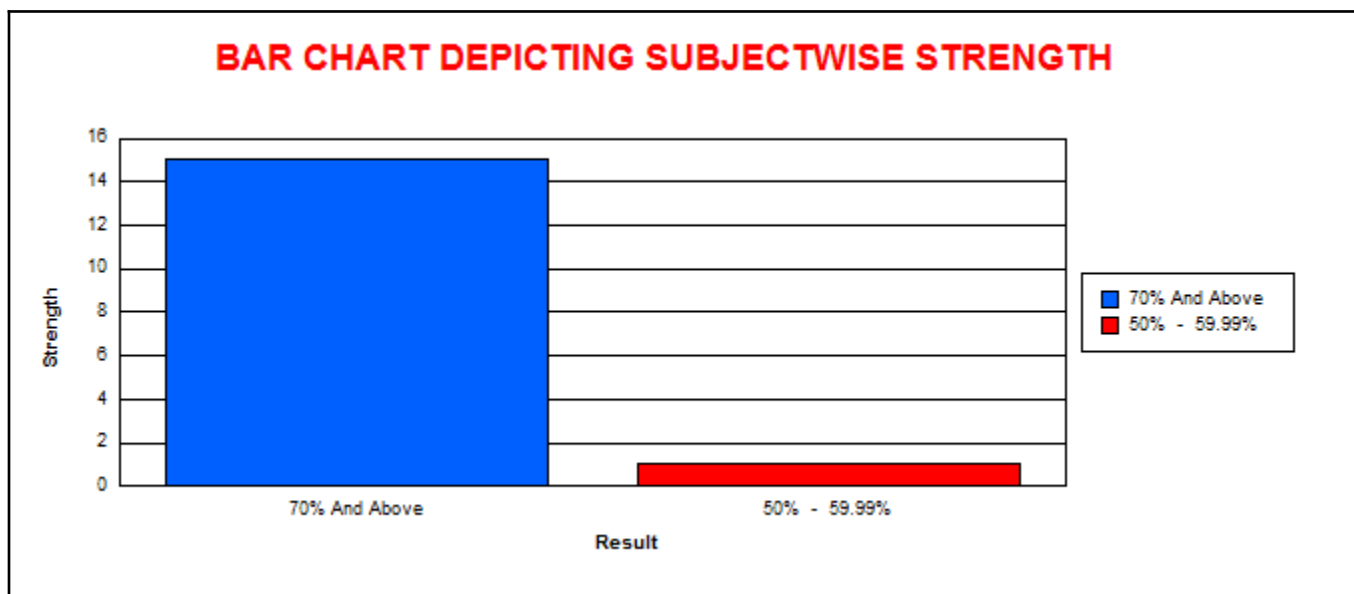

B.B.A.- V SEMESTER (REV - 16)										
BBA5044 - Life Insurance										
	M	F	T	CLASS	M	%	F	%	T	%
					% w.r.t Tot Passed M	% w.r.t Tot Passed	% w.r.t Tot Passed			
Total Strength	2	14	16	70.00% And Above	1	50.00	14	100.00	15	93.75
Total Appeared	2	14	16	60.00% To 69.99%	0	0.00	0	0.00	0	0.00
Total Absent	0	0	0	50.00% To 59.99%	1	50.00	0	0.00	1	6.25
Total Passed	2	14	16	40.00% To 49.99%	0	0.00	0	0.00	0	0.00
Total Failed	0	0	0							
Pass Percentage	100.00	100.00	100.00