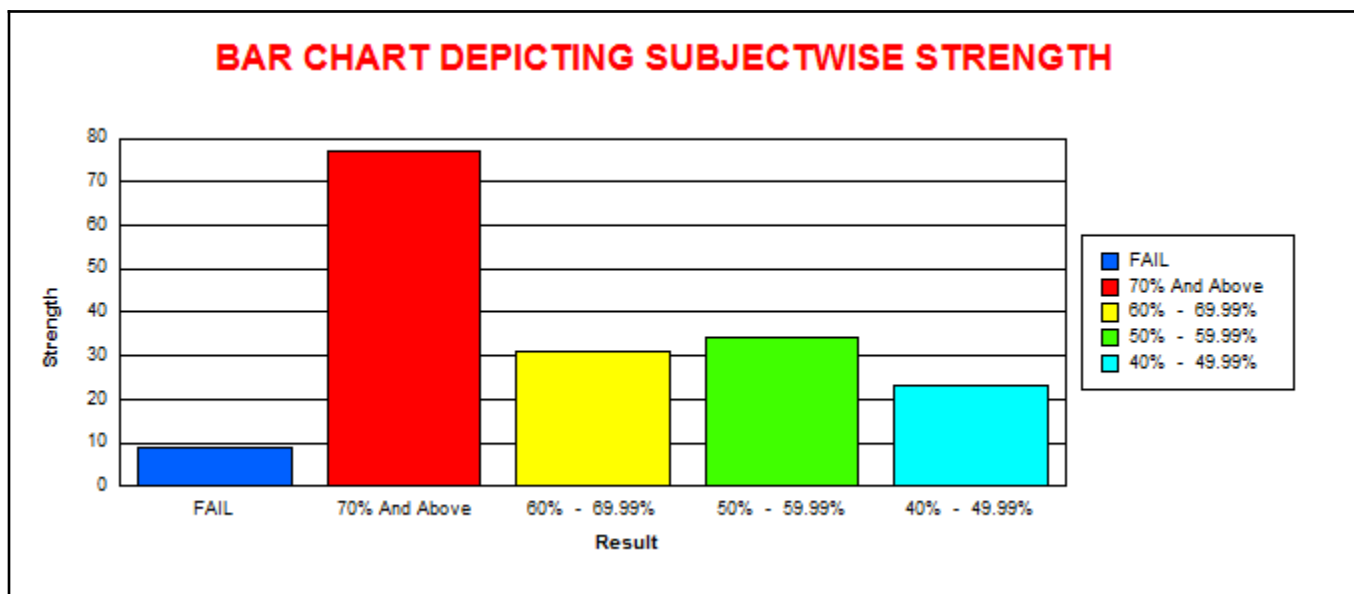

LINGARAJ COLLEGE, BELAGAVI

(AUTONOMOUS)

COURSE SUBJECT WISE RESULT ANALYSIS

EXAMINATION OF NOV-19

B.B.A.- I SEMESTER (REV - 19)										
BBA101 - Corporate India - I										
	M	F	T	CLASS	M	%	F	%	T	%
					% w.r.t Tot Passed M	% w.r.t Tot Passed	% w.r.t Tot Passed			
Total Strength	94	80	174	70.00% And Above	32	37.21	45	56.96	77	46.67
Total Appeared	94	80	174	60.00% To 69.99%	21	24.42	10	12.66	31	18.79
Total Absent	0	0	0	50.00% To 59.99%	21	24.42	13	16.46	34	20.61
Total Passed	86	79	165	0.00% To 0.00%	12	13.95	11	13.92	23	13.94
Total Failed	8	1	9							
Pass Percentage	91.49	98.75	94.83