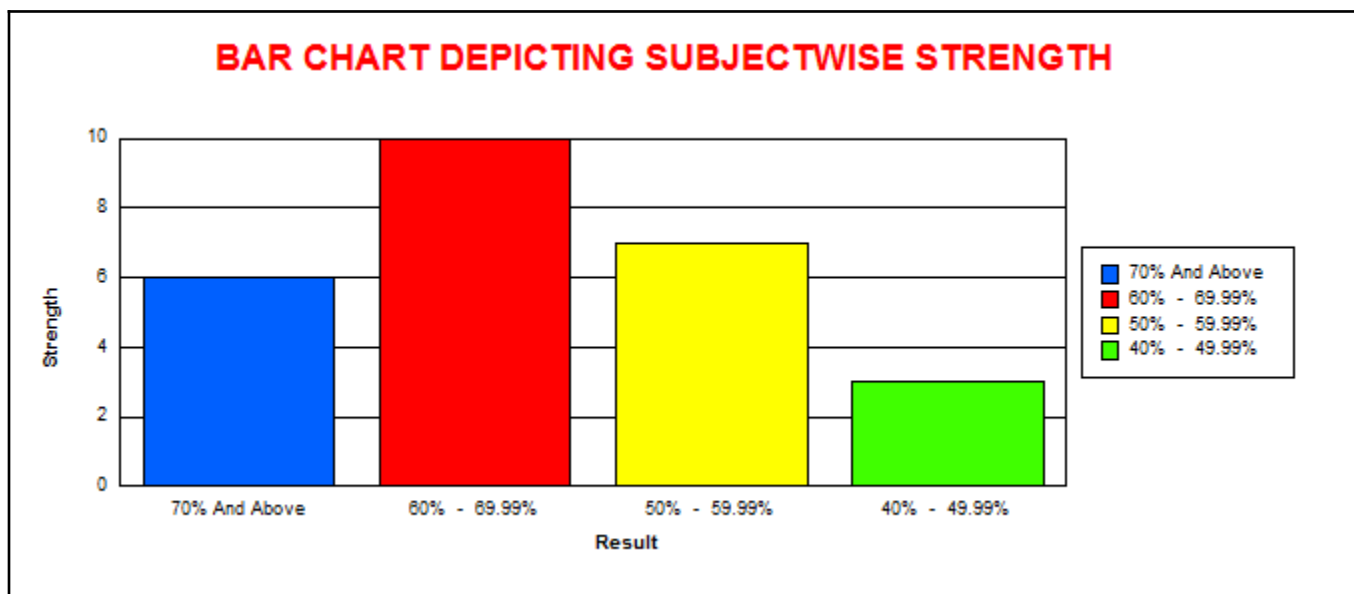

B.A.- III SEMESTER (REV - 16)										
BA305 - Additional English										
	M	F	T	CLASS	M	%	F	%	T	%
					% w.r.t Tot Passed M	% w.r.t Tot Passed	% w.r.t Tot Passed			
Total Strength	7	19	26	70.00% And Above	2	28.57	4	21.05	6	23.08
Total Appeared	7	19	26	60.00% To 69.99%	4	57.14	6	31.58	10	38.46
Total Absent	0	0	0	50.00% To 59.99%	0	0.00	7	36.84	7	26.92
Total Passed	7	19	26	40.00% To 49.99%	1	14.29	2	10.53	3	11.54
Total Failed	0	0	0							
Pass Percentage	100.00	100.00	100.00