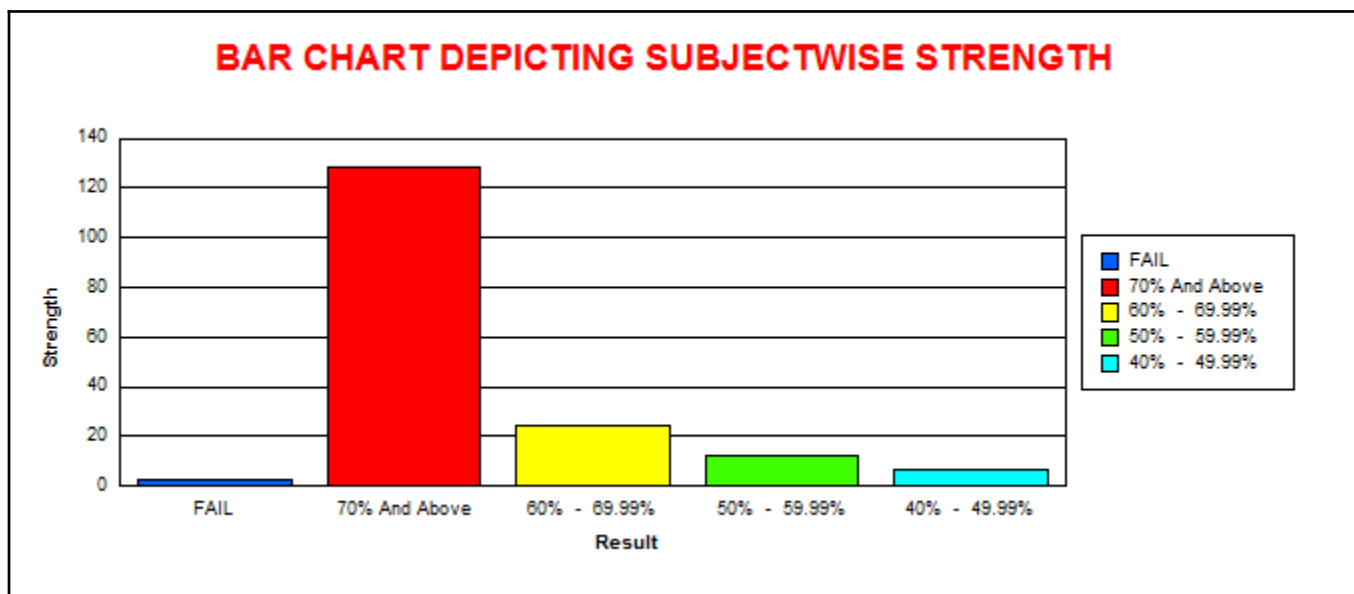

LINGARAJ COLLEGE, BELAGAVI

(AUTONOMOUS)

COURSE SUBJECT WISE RESULT ANALYSIS

EXAMINATION OF NOV-19

B.B.A.- I SEMESTER (REV - 19)										
BBA110 - Personality Development and Life Skills										
	M	F	T	CLASS	M	%	F	%	T	%
					% w.r.t Tot Passed M		% w.r.t Tot Passed		% w.r.t Tot Passed	
Total Strength	94	80	174	70.00% And Above	57	62.64	71	88.75	128	74.85
Total Appeared	94	80	174	60.00 % To 69.99%	17	18.68	7	8.75	24	14.04
Total Absent	0	0	0	50.00 % To 59.99%	10	10.99	2	2.50	12	7.02
Total Passed	91	80	171	0.00 % To 0.00%	7	7.69	0	0.00	7	4.09
Total Failed	3	0	3							
Pass Percentage	96.81	100.00	98.28