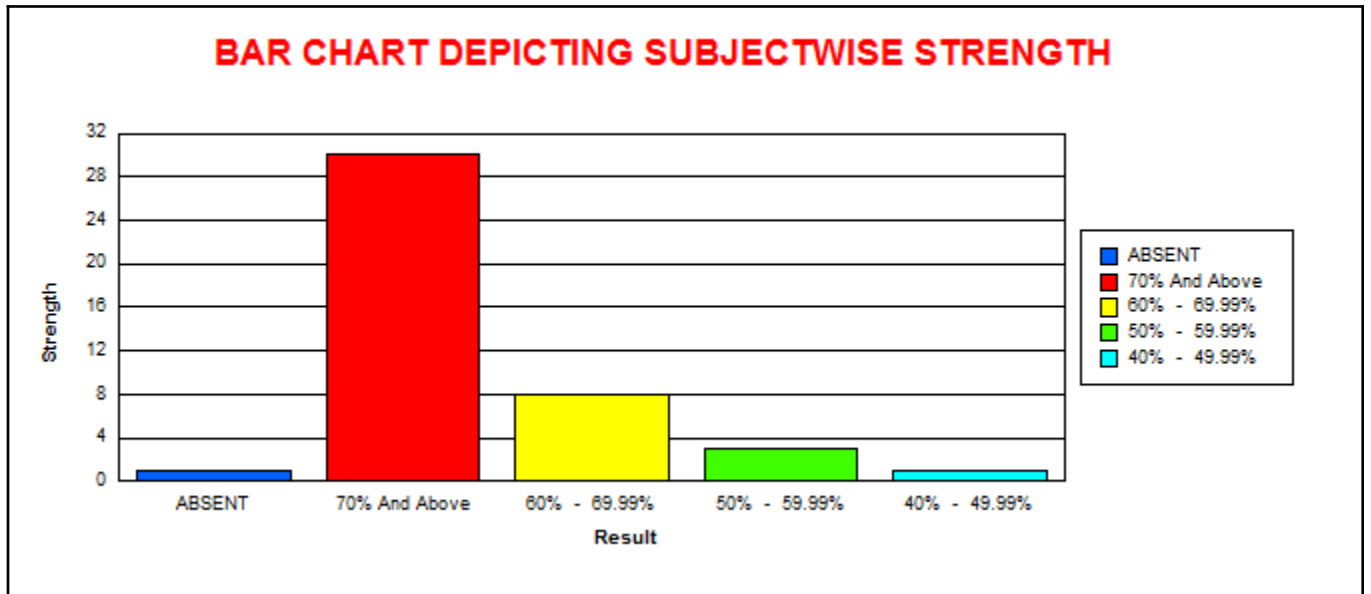

LINGARAJ COLLEGE, BELAGAVI

(AUTONOMOUS)

COURSE SUBJECT WISE RESULT ANALYSIS

EXAMINATION OF NOV-19

B.COM.- III SEMESTER (REV - 16)										
BCOM301 - MIL-Kannada										
	M	F	T	CLASS	M	%	F	%	T	%
					% w.r.t Tot Passed M	% w.r.t Tot Passed	% w.r.t Tot Passed			
Total Strength	12	31	43	70.00% And Above	2	18.18	28	90.32	30	71.43
Total Appeared	11	31	42	60.00% To 69.99%	5	45.45	3	9.68	8	19.05
Total Absent	1	0	1	50.00% To 59.99%	3	27.27	0	0.00	3	7.14
Total Passed	11	31	42	40.00% To 49.99%	1	9.09	0	0.00	1	2.38
Total Failed	0	0	0							
Pass Percentage	100.00	100.00	100.00