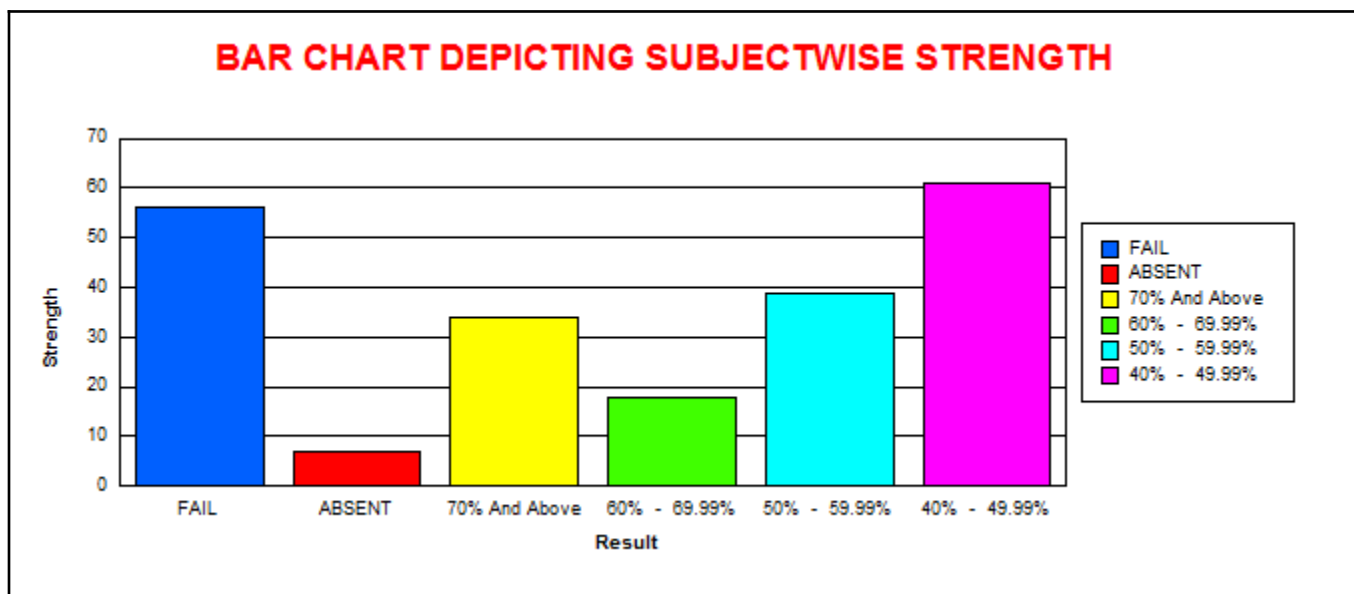

B.COM.- I SEMESTER (REV - 19)										
BCOM127 - Quantitative Techniques - I										
	M	F	T	CLASS	M	%	F	%	T	%
					% w.r.t Tot Passed M	% w.r.t Tot Passed	% w.r.t Tot Passed			
Total Strength	89	126	215	70.00% And Above	11	21.15	23	23.00	34	22.37
Total Appeared	83	125	208	60.00 % To 69.99%	7	13.46	11	11.00	18	11.84
Total Absent	6	1	7	50.00 % To 59.99%	13	25.00	26	26.00	39	25.66
Total Passed	52	100	152	40.00 % To 49.99%	21	40.38	40	40.00	61	40.13
Total Failed	31	25	56							
Pass Percentage	62.65	80.00	73.08