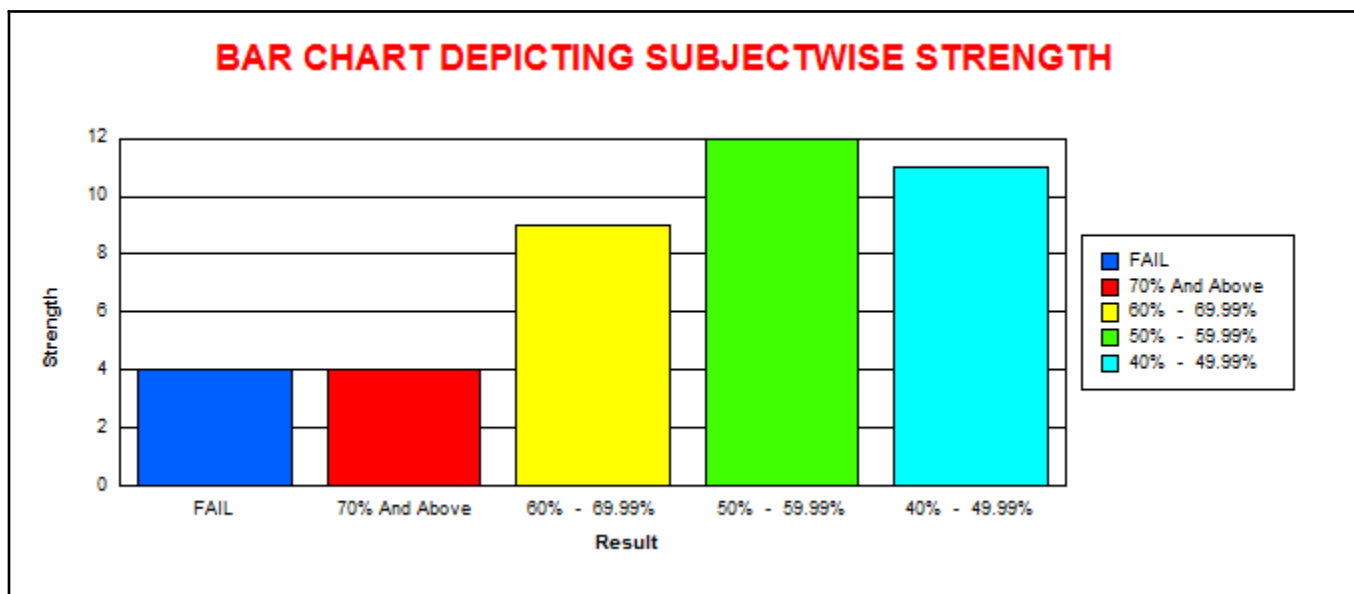

B.A.- III SEMESTER (REV - 16)										
BA321 - Opt - English										
	M	F	T	CLASS	M	%	F	%	T	%
					% w.r.t Tot Passed M	% w.r.t Tot Passed	% w.r.t Tot Passed			
Total Strength	10	30	40	70.00% And Above	0	0.00	4	14.29	4	11.11
Total Appeared	10	30	40	60.00% To 69.99%	0	0.00	9	32.14	9	25.00
Total Absent	0	0	0	50.00% To 59.99%	4	50.00	8	28.57	12	33.33
Total Passed	8	28	36	40.00% To 49.99%	4	50.00	7	25.00	11	30.56
Total Failed	2	2	4							
Pass Percentage	80.00	93.33	90.00