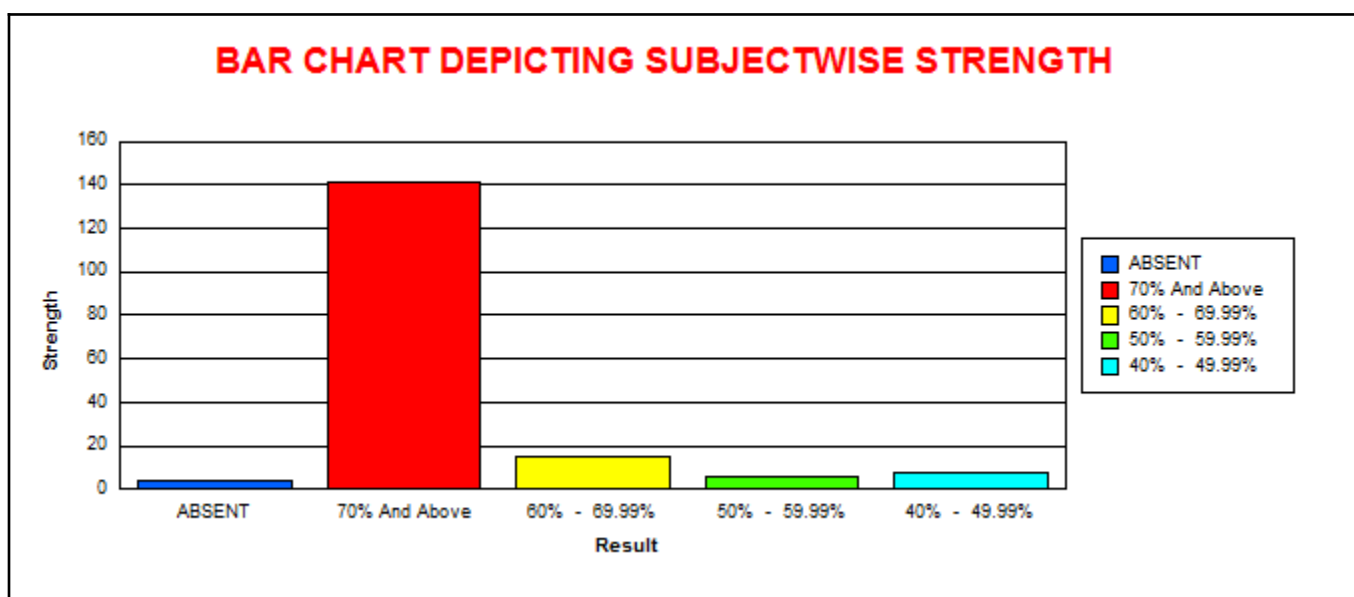

B.B.A.- I SEMESTER (REV - 19)										
BBA109L - I T For Management (Prac)										
	M	F	T	CLASS	M	%	F	%	T	%
					% w.r.t Tot Passed M	% w.r.t Tot Passed	% w.r.t Tot Passed			
Total Strength	94	80	174	70.00% And Above	72	79.12	69	87.34	141	82.94
Total Appeared	91	79	170	60.00 % To 69.99%	7	7.69	8	10.13	15	8.82
Total Absent	3	1	4	50.00 % To 59.99%	5	5.49	1	1.27	6	3.53
Total Passed	91	79	170	0.00 % To 0.00%	7	7.69	1	1.27	8	4.71
Total Failed	0	0	0							
Pass Percentage	100.00	100.00	100.00