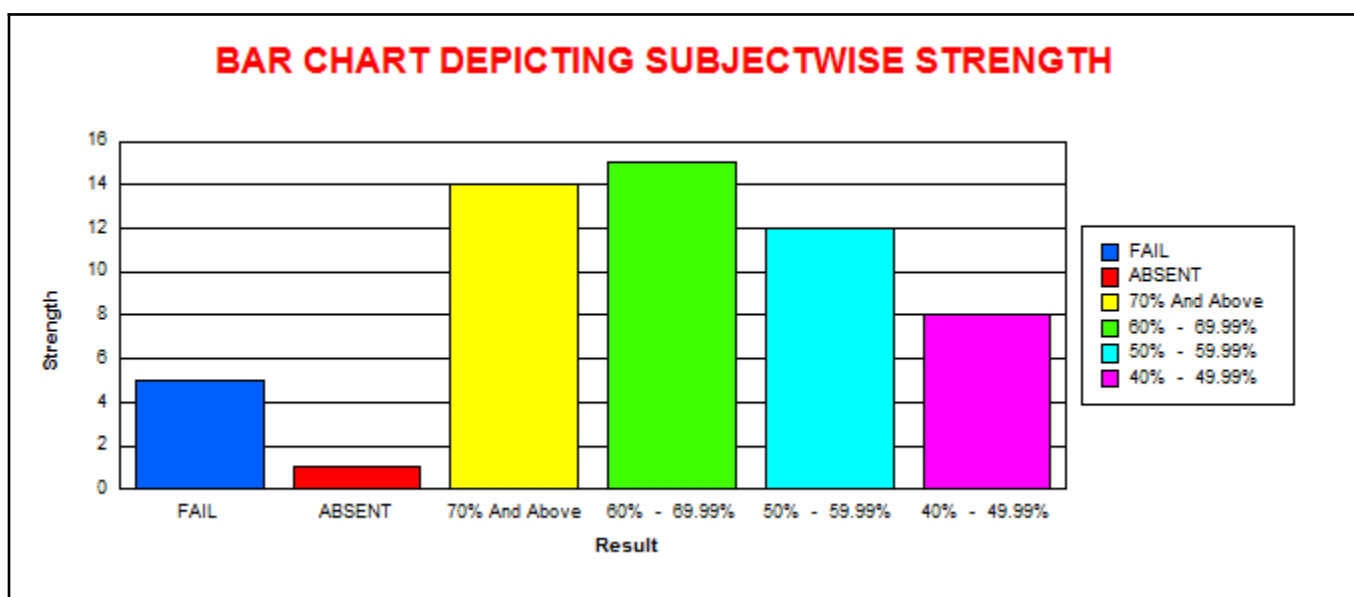

LINGARAJ COLLEGE, BELAGAVI

(AUTONOMOUS)

COURSE SUBJECT WISE RESULT ANALYSIS

EXAMINATION OF NOV-19

B.A.- V SEMESTER (REV - 16)										
BA5261-6 - History Paper I & II (Elective I)										
	M	F	T	CLASS	M	%	F	%	T	%
					% w.r.t Tot Passed M	% w.r.t Tot Passed	% w.r.t Tot Passed			
Total Strength	29	26	55	70.00% And Above	9	37.50	5	20.00	14	28.57
Total Appeared	28	26	54	60.00 % To 69.99%	5	20.83	10	40.00	15	30.61
Total Absent	1	0	1	50.00 % To 59.99%	7	29.17	5	20.00	12	24.49
Total Passed	24	25	49	40.00 % To 49.99%	3	12.50	5	20.00	8	16.33
Total Failed	4	1	5							
Pass Percentage	85.71	96.15	90.74