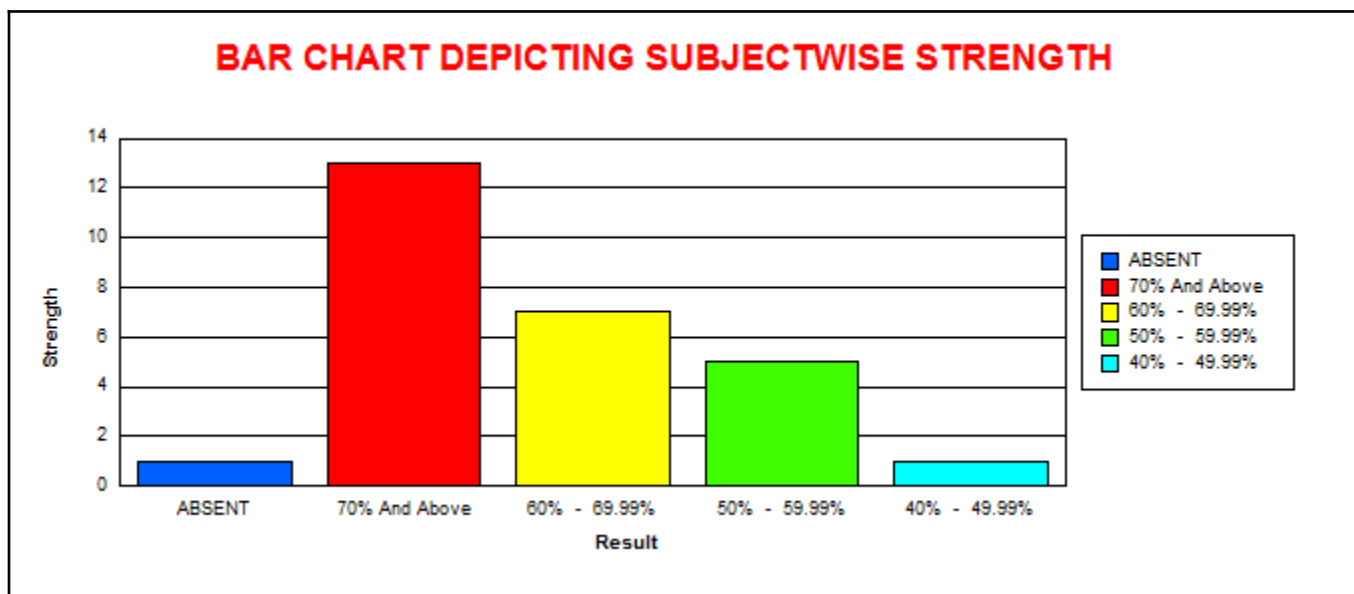

B.A.- III SEMESTER (REV - 16)										
BA325 L - Practical Geograpy										
	M	F	T	CLASS	M	%	F	%	T	%
					% w.r.t Tot Passed M	% w.r.t Tot Passed	% w.r.t Tot Passed			
Total Strength	9	18	27	70.00% And Above	4	50.00	9	50.00	13	50.00
Total Appeared	8	18	26	60.00 % To 69.99%	1	12.50	6	33.33	7	26.92
Total Absent	1	0	1	50.00 % To 59.99%	2	25.00	3	16.67	5	19.23
Total Passed	8	18	26	40.00 % To 49.99%	1	12.50	0	0.00	1	3.85
Total Failed	0	0	0							
Pass Percentage	100.00	100.00	100.00