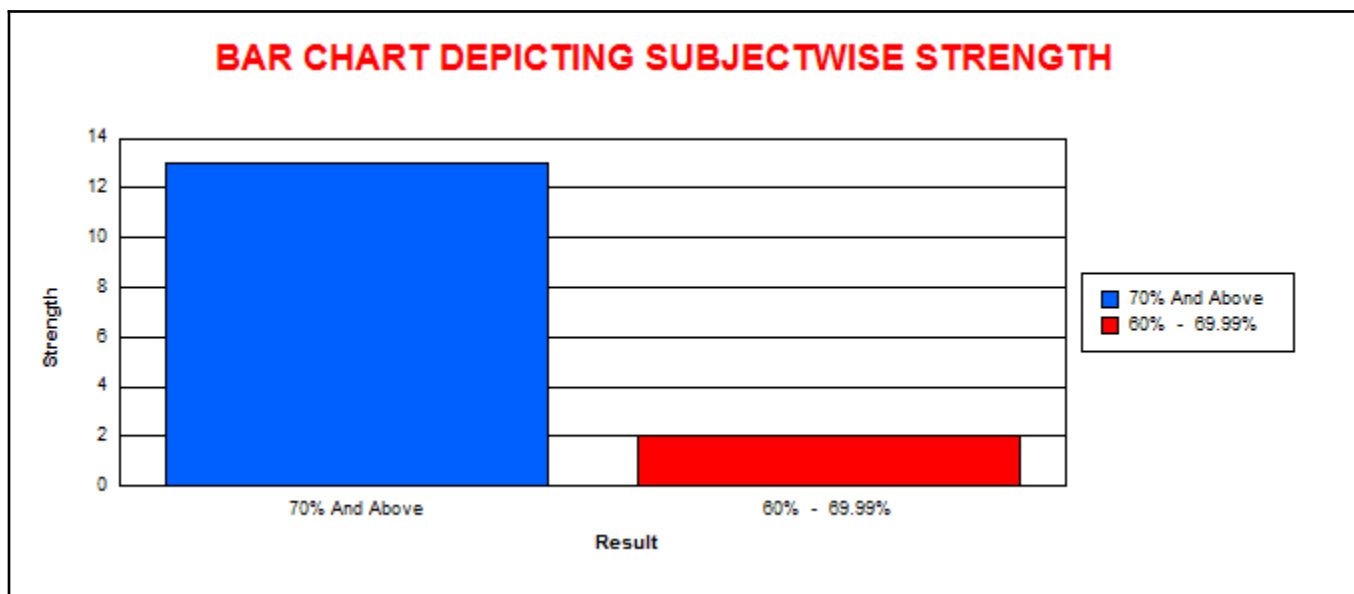

B.A.- III SEMESTER (REV - 16)										
BA328 L - Practical Psychology										
	M	F	T	CLASS	M	%	F	%	T	%
					% w.r.t Tot Passed M	% w.r.t Tot Passed	% w.r.t Tot Passed			
Total Strength	1	14	15	70.00% And Above	1	100.00	12	85.71	13	86.67
Total Appeared	1	14	15	60.00 % To 69.99%	0	0.00	2	14.29	2	13.33
Total Absent	0	0	0	50.00 % To 59.99%	0	0.00	0	0.00	0	0.00
Total Passed	1	14	15	40.00 % To 49.99%	0	0.00	0	0.00	0	0.00
Total Failed	0	0	0							
Pass Percentage	100.00	100.00	100.00