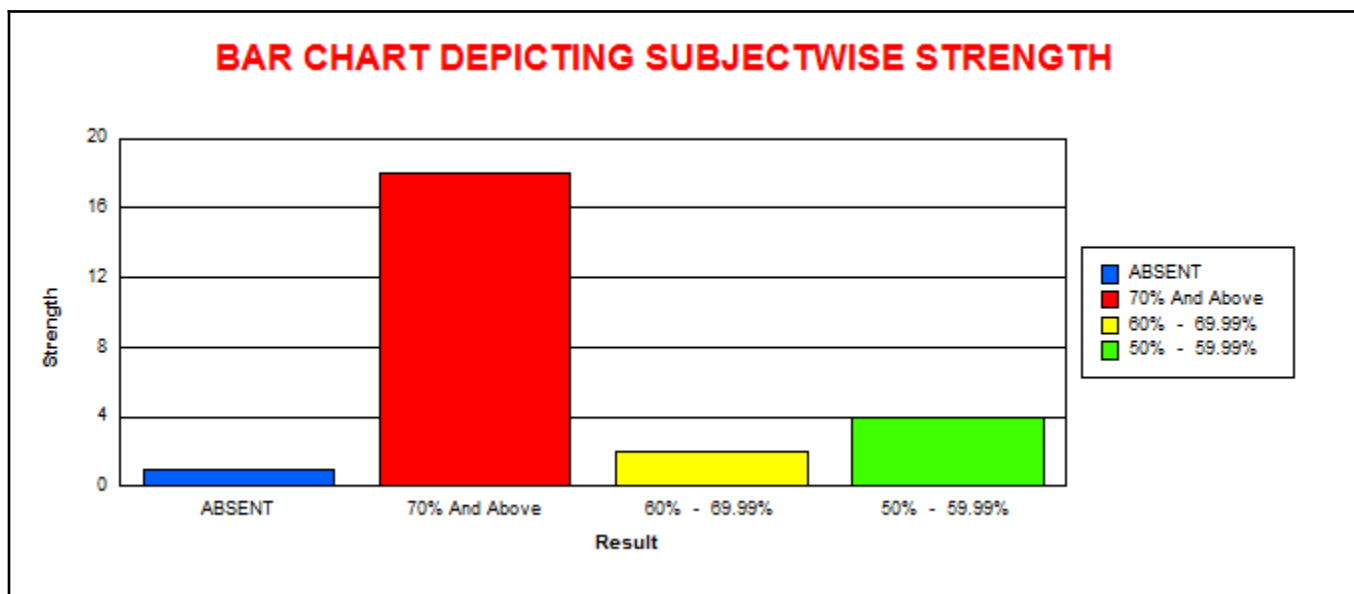

LINGARAJ COLLEGE, BELAGAVI

(AUTONOMOUS)

COURSE SUBJECT WISE RESULT ANALYSIS

EXAMINATION OF NOV-19

B.B.A.- V SEMESTER (REV - 16)										
BBA5058 - Event Planning, Budget and Sponership										
	M	F	T	CLASS	M	%	F	%	T	%
					% w.r.t Tot Passed M		% w.r.t Tot Passed		% w.r.t Tot Passed	
Total Strength	10	15	25	70.00% And Above	4	40.00	14	100.00	18	75.00
Total Appeared	10	14	24	60.00% To 69.99%	2	20.00	0	0.00	2	8.33
Total Absent	0	1	1	50.00% To 59.99%	4	40.00	0	0.00	4	16.67
Total Passed	10	14	24	40.00% To 49.99%	0	0.00	0	0.00	0	0.00
Total Failed	0	0	0							
Pass Percentage	100.00	100.00	100.00