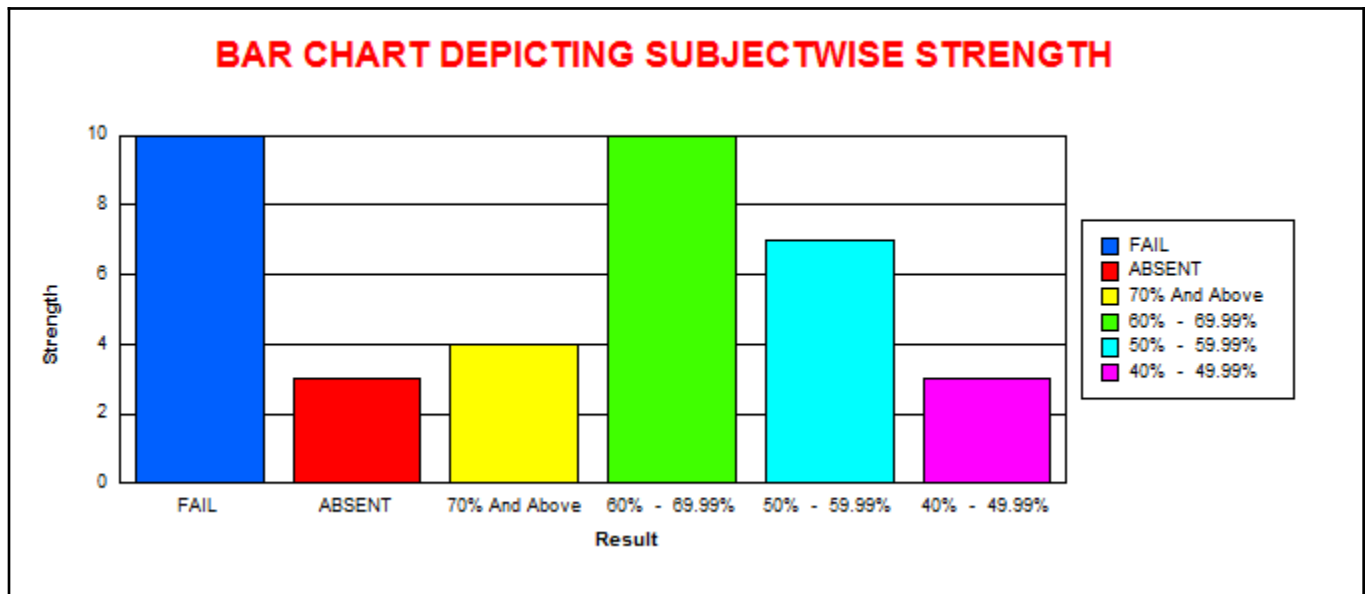

LINGARAJ COLLEGE, BELAGAVI

(AUTONOMOUS)

COURSE SUBJECT WISE RESULT ANALYSIS

EXAMINATION OF NOV-19

B.A.- I SEMESTER (REV - 19)										
BA120 - Kannada (Opt)										
	M	F	T	CLASS	M	%	F	%	T	%
					% w.r.t Tot Passed M	% w.r.t Tot Passed	% w.r.t Tot Passed			
Total Strength	17	20	37	70.00 % And Above	1	16.67	3	16.67	4	16.67
Total Appeared	14	20	34	60.00 % To 69.99%	2	33.33	8	44.44	10	41.67
Total Absent	3	0	3	50.00 % To 59.99%	2	33.33	5	27.78	7	29.17
Total Passed	6	18	24	40.00 % To 49.99%	1	16.67	2	11.11	3	12.50
Total Failed	8	2	10							
Pass Percentage	42.86	90.00	70.59