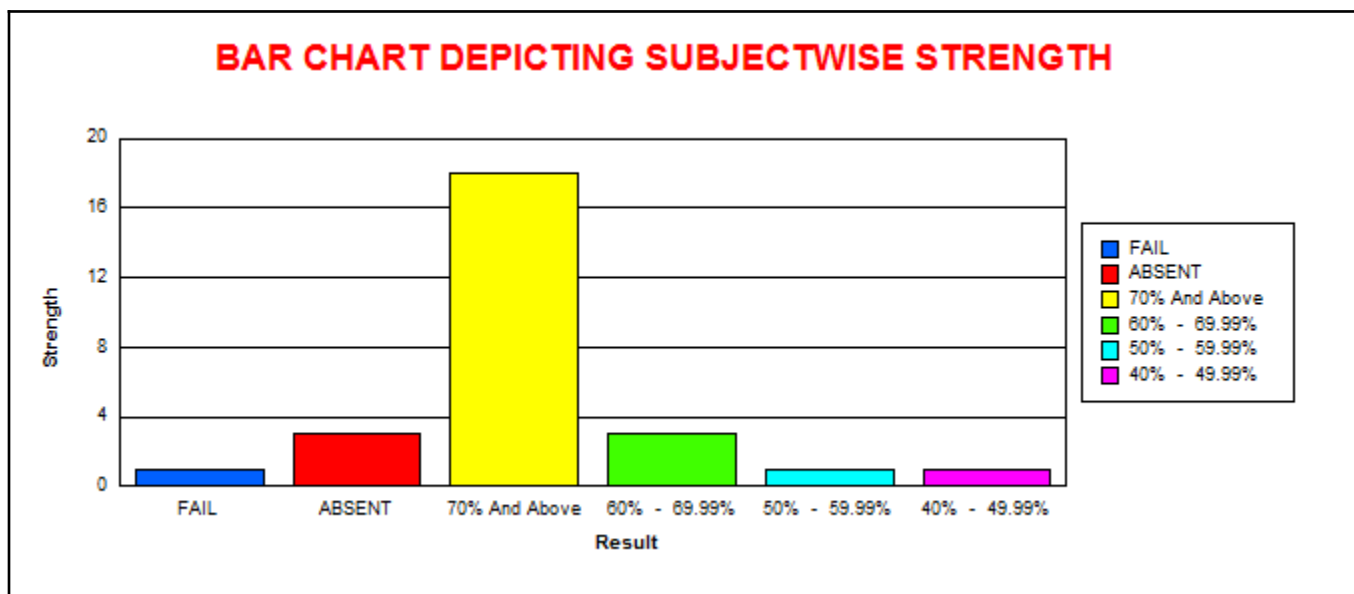

B.A.- I SEMESTER (REV - 19)										
BA130 - Mass Communication and Journalism										
	M	F	T	CLASS	M	%	F	%	T	%
					% w.r.t Tot Passed M	% w.r.t Tot Passed	% w.r.t Tot Passed			
Total Strength	10	17	27	70.00% And Above	5	62.50	13	86.67	18	78.26
Total Appeared	9	15	24	60.00% To 69.99%	3	37.50	0	0.00	3	13.04
Total Absent	1	2	3	50.00% To 59.99%	0	0.00	1	6.67	1	4.35
Total Passed	8	15	23	40.00% To 49.99%	0	0.00	1	6.67	1	4.35
Total Failed	1	0	1							
Pass Percentage	88.89	100.00	95.83