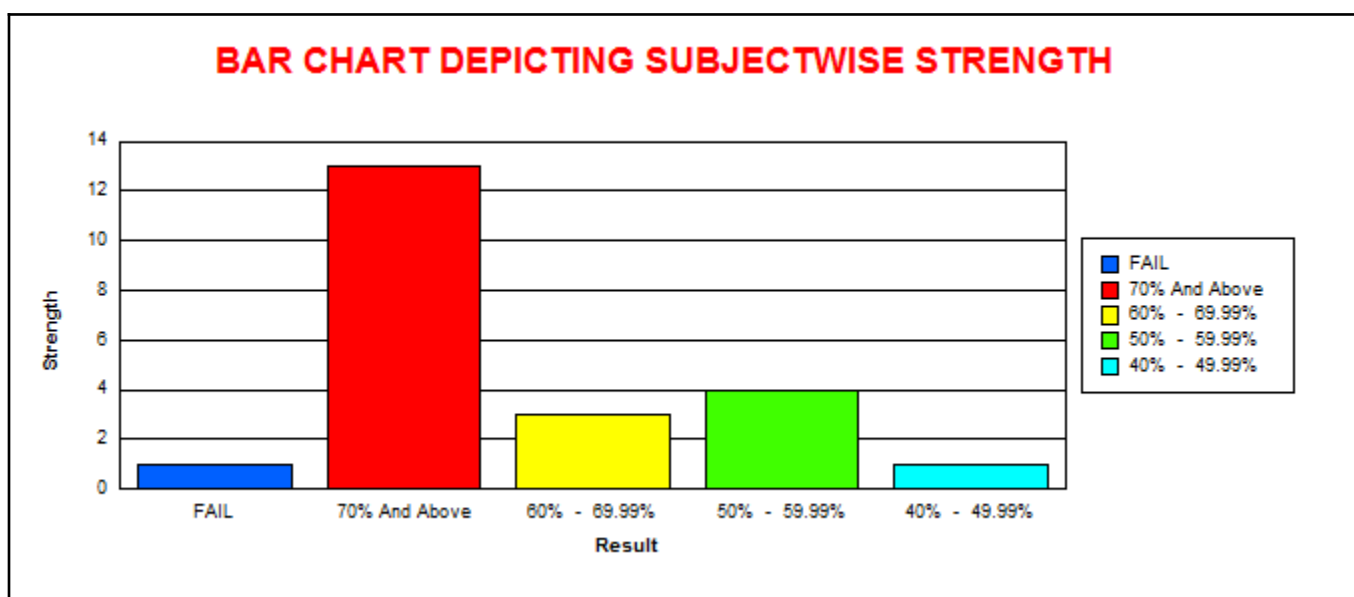

LINGARAJ COLLEGE, BELAGAVI

(AUTONOMOUS)

COURSE SUBJECT WISE RESULT ANALYSIS

EXAMINATION OF NOV-19

B.A.- V SEMESTER (REV - 16)										
BA5251-2 - Geography										
	M	F	T	CLASS	M	%	F	%	T	%
					% w.r.t Tot Passed M	% w.r.t Tot Passed	% w.r.t Tot Passed			
Total Strength	8	14	22	70.00% And Above	3	42.86	10	71.43	13	61.90
Total Appeared	8	14	22	60.00 % To 69.99%	1	14.29	2	14.29	3	14.29
Total Absent	0	0	0	50.00 % To 59.99%	2	28.57	2	14.29	4	19.05
Total Passed	7	14	21	40.00 % To 49.99%	1	14.29	0	0.00	1	4.76
Total Failed	1	0	1							
Pass Percentage	87.50	100.00	95.45