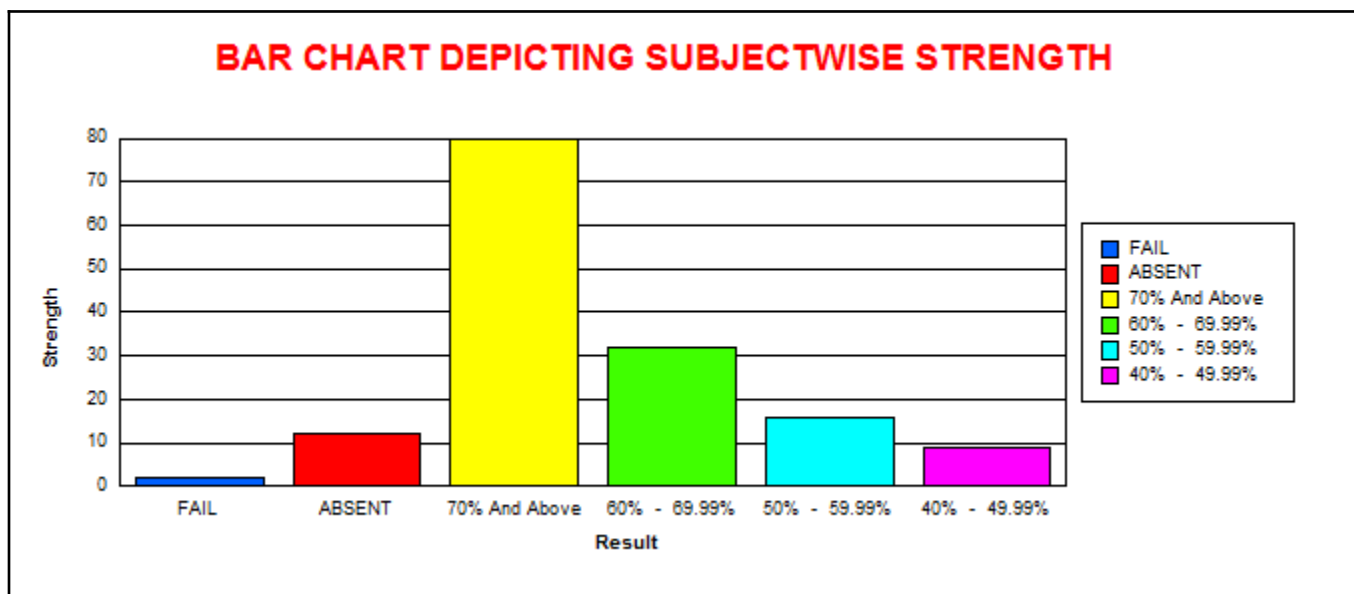

B.A.- I SEMESTER (REV - 19)										
BA127 - Political Science										
	M	F	T	CLASS	M	%	F	%	T	%
					% w.r.t Tot Passed M	% w.r.t Tot Passed	% w.r.t Tot Passed			
Total Strength	76	75	151	70.00% And Above	27	42.86	53	71.62	80	58.39
Total Appeared	65	74	139	60.00% To 69.99%	20	31.75	12	16.22	32	23.36
Total Absent	11	1	12	50.00% To 59.99%	9	14.29	7	9.46	16	11.68
Total Passed	63	74	137	40.00% To 49.99%	7	11.11	2	2.70	9	6.57
Total Failed	2	0	2							
Pass Percentage	96.92	100.00	98.56