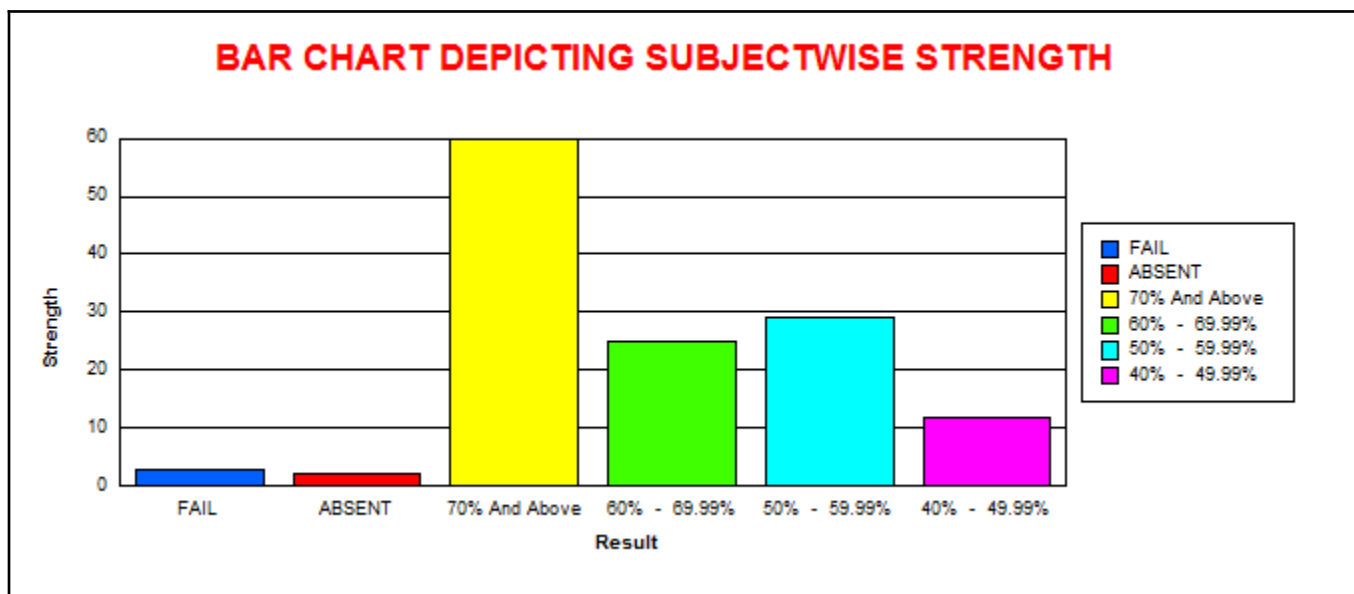

B.B.A.- III SEMESTER (REV - 16)										
BBA312 - Basic English										
	M	F	T	CLASS	M	%	F	%	T	%
					% w.r.t Tot Passed M	% w.r.t Tot Passed	% w.r.t Tot Passed			
Total Strength	78	53	131	70.00% And Above	25	33.33	35	68.63	60	47.62
Total Appeared	78	51	129	60.00% To 69.99%	18	24.00	7	13.73	25	19.84
Total Absent	0	2	2	50.00% To 59.99%	23	30.67	6	11.76	29	23.02
Total Passed	75	51	126	40.00% To 49.99%	9	12.00	3	5.88	12	9.52
Total Failed	3	0	3							
Pass Percentage	96.15	100.00	97.67