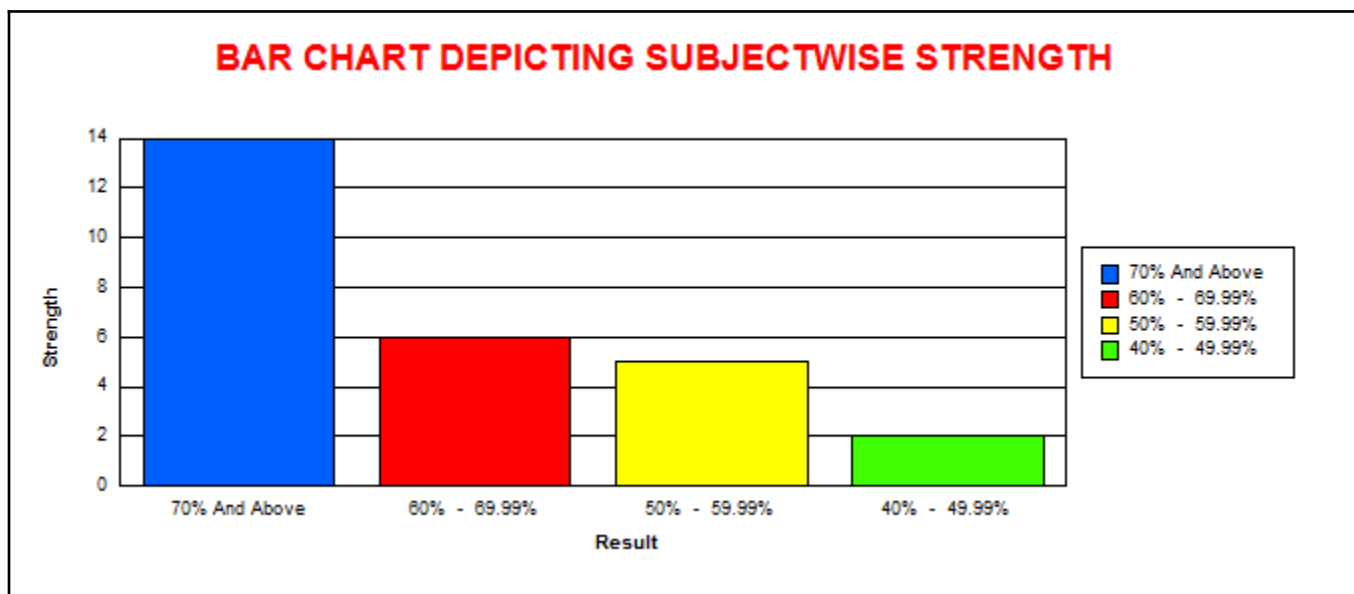

LINGARAJ COLLEGE, BELAGAVI

(AUTONOMOUS)

COURSE SUBJECT WISE RESULT ANALYSIS

EXAMINATION OF NOV-19

B.A.- III SEMESTER (REV - 16)										
BA325 - Geography										
	M	F	T	CLASS	M	%	F	%	T	%
					% w.r.t Tot Passed M	% w.r.t Tot Passed	% w.r.t Tot Passed			
Total Strength	9	18	27	70.00% And Above	4	44.44	10	55.56	14	51.85
Total Appeared	9	18	27	60.00 % To 69.99%	1	11.11	5	27.78	6	22.22
Total Absent	0	0	0	50.00 % To 59.99%	3	33.33	2	11.11	5	18.52
Total Passed	9	18	27	40.00 % To 49.99%	1	11.11	1	5.56	2	7.41
Total Failed	0	0	0							
Pass Percentage	100.00	100.00	100.00