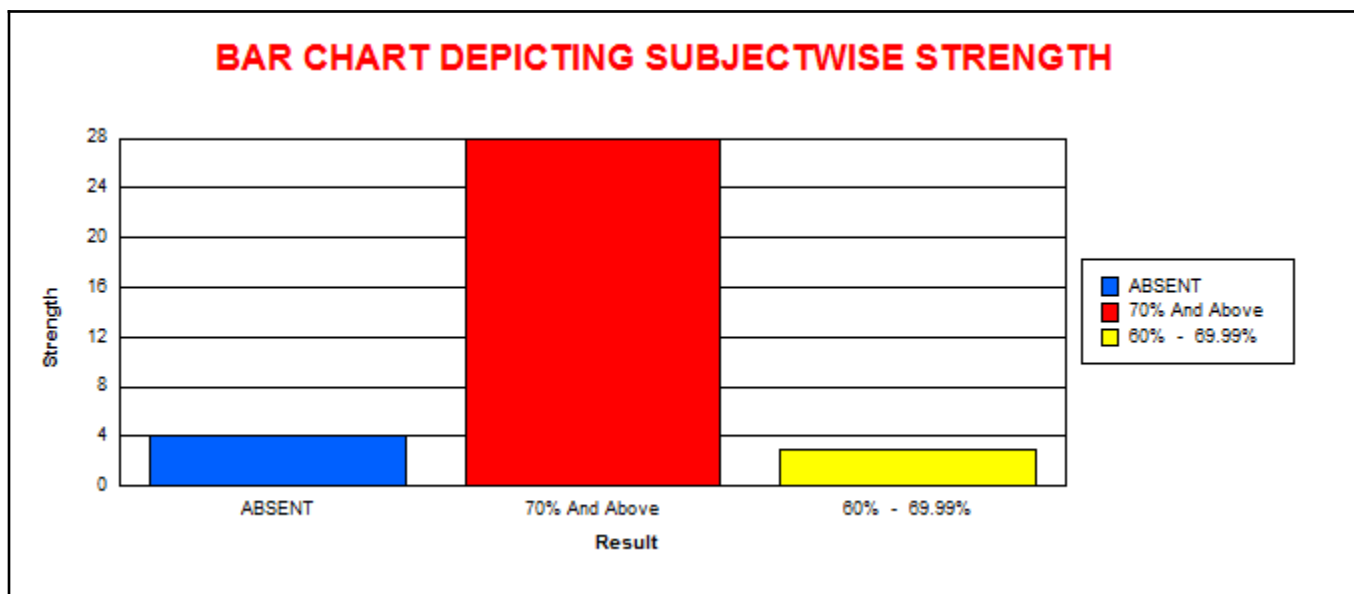

LINGARAJ COLLEGE, BELAGAVI

(AUTONOMOUS)

COURSE SUBJECT WISE RESULT ANALYSIS

EXAMINATION OF NOV-19

B.A.- I SEMESTER (REV - 19)										
BA128-(Pr) - Psychology-(Pr)										
	M	F	T	CLASS	M	%	F	%	T	%
					% w.r.t Tot Passed M	% w.r.t Tot Passed	% w.r.t Tot Passed			
Total Strength	6	29	35	70.00% And Above	4	80.00	24	92.31	28	90.32
Total Appeared	5	26	31	60.00% To 69.99%	1	20.00	2	7.69	3	9.68
Total Absent	1	3	4	50.00% To 59.99%	0	0.00	0	0.00	0	0.00
Total Passed	5	26	31	40.00% To 49.99%	0	0.00	0	0.00	0	0.00
Total Failed	0	0	0							
Pass Percentage	100.00	100.00	100.00