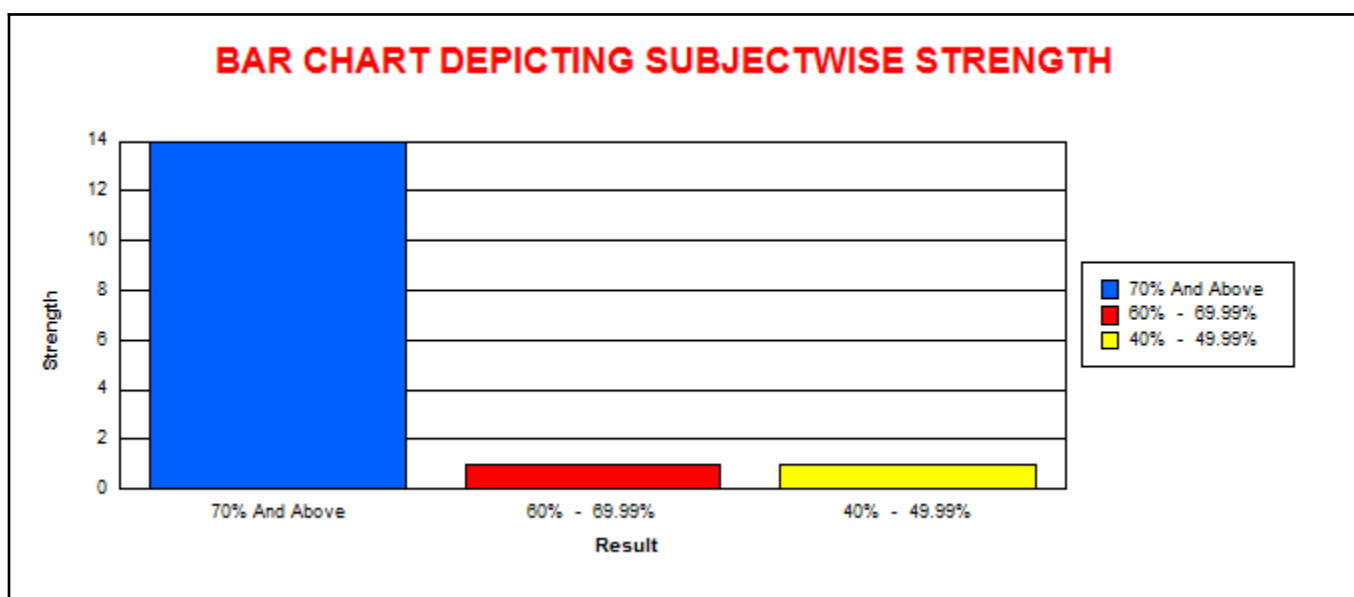

K.L.E Society`s
LINGARAJ COLLEGE, BELAGAVI
(AUTONOMOUS)
COURSE SUBJECT WISE RESULT ANALYSIS
EXAMINATION OF NOV-19

B.B.A.- V SEMESTER (REV - 16)										
BBA5035 - Depository Operation										
	M	F	T	CLASS	M	%	F	%	T	%
					% w.r.t Tot Passed M		% w.r.t Tot Passed		% w.r.t Tot Passed	
Total Strength	2	14	16	70.00% And Above	1	50.00	13	92.86	14	87.50
Total Appeared	2	14	16	60.00 % To 69.99%	0	0.00	1	7.14	1	6.25
Total Absent	0	0	0	50.00 % To 59.99%	0	0.00	0	0.00	0	0.00
Total Passed	2	14	16	40.00 % To 49.99%	1	50.00	0	0.00	1	6.25
Total Failed	0	0	0							
Pass Percentage	100.00	100.00	100.00