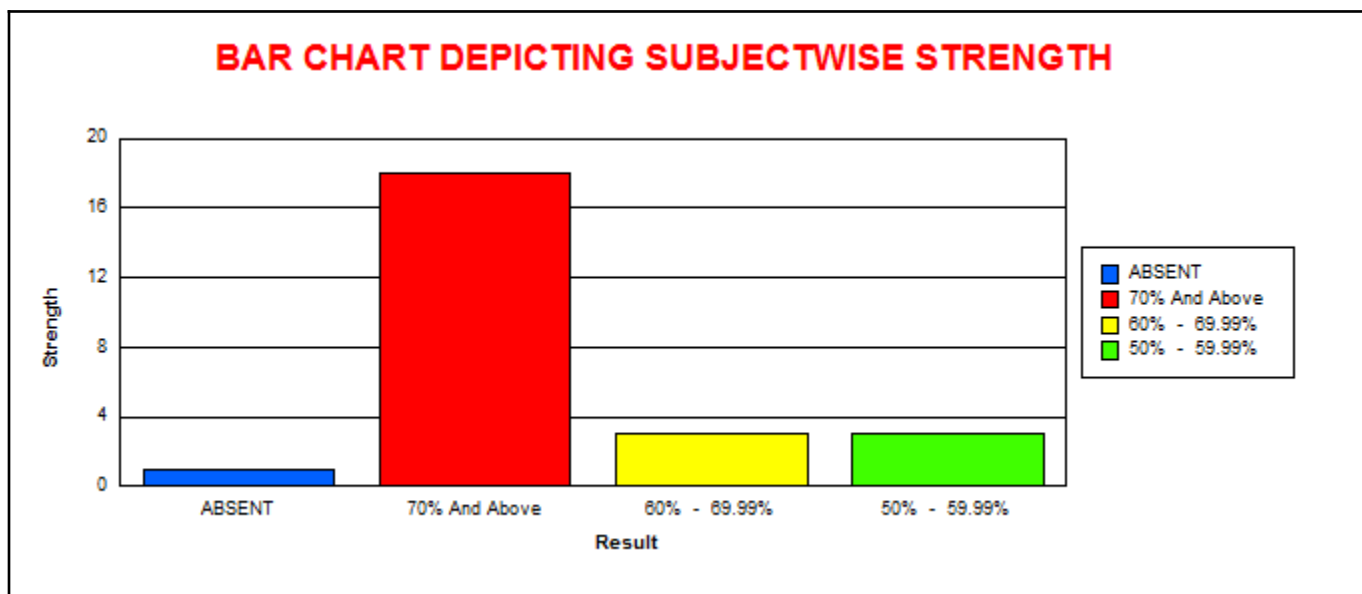

LINGARAJ COLLEGE, BELAGAVI

(AUTONOMOUS)

COURSE SUBJECT WISE RESULT ANALYSIS

EXAMINATION OF NOV-19

B.B.A.- V SEMESTER (REV - 16)										
BBA5059 - Event Team and Crew Management										
	M	F	T	CLASS	M	%	F	%	T	%
					% w.r.t Tot Passed M	% w.r.t Tot Passed	% w.r.t Tot Passed			
Total Strength	10	15	25	70.00% And Above	5	50.00	13	92.86	18	75.00
Total Appeared	10	14	24	60.00% To 69.99%	2	20.00	1	7.14	3	12.50
Total Absent	0	1	1	50.00% To 59.99%	3	30.00	0	0.00	3	12.50
Total Passed	10	14	24	40.00% To 49.99%	0	0.00	0	0.00	0	0.00
Total Failed	0	0	0							
Pass Percentage	100.00	100.00	100.00