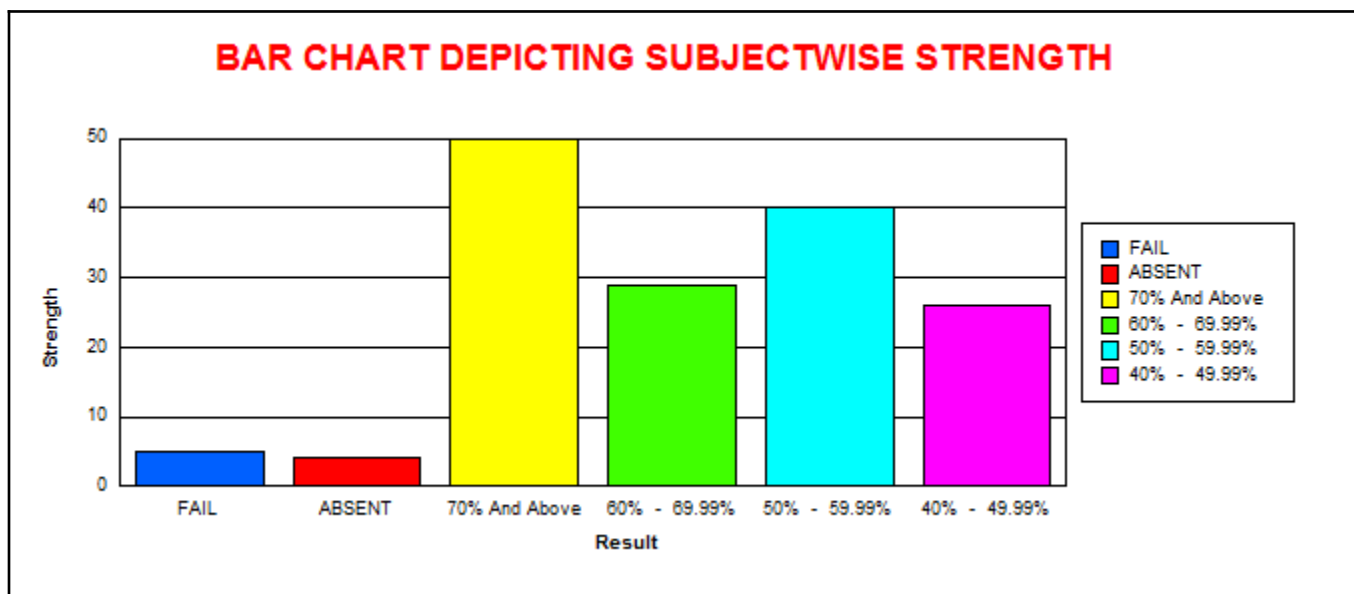

B.COM.- III SEMESTER (REV - 16)										
BCOM324 - Monetary Economics										
	M	F	T	CLASS	M	%	F	%	T	%
					% w.r.t Tot Passed M	% w.r.t Tot Passed	% w.r.t Tot Passed			
Total Strength	52	102	154	70.00% And Above	8	17.78	42	42.00	50	34.48
Total Appeared	48	102	150	60.00% To 69.99%	12	26.67	17	17.00	29	20.00
Total Absent	4	0	4	50.00% To 59.99%	11	24.44	29	29.00	40	27.59
Total Passed	45	100	145	40.00% To 49.99%	14	31.11	12	12.00	26	17.93
Total Failed	3	2	5							
Pass Percentage	93.75	98.04	96.67