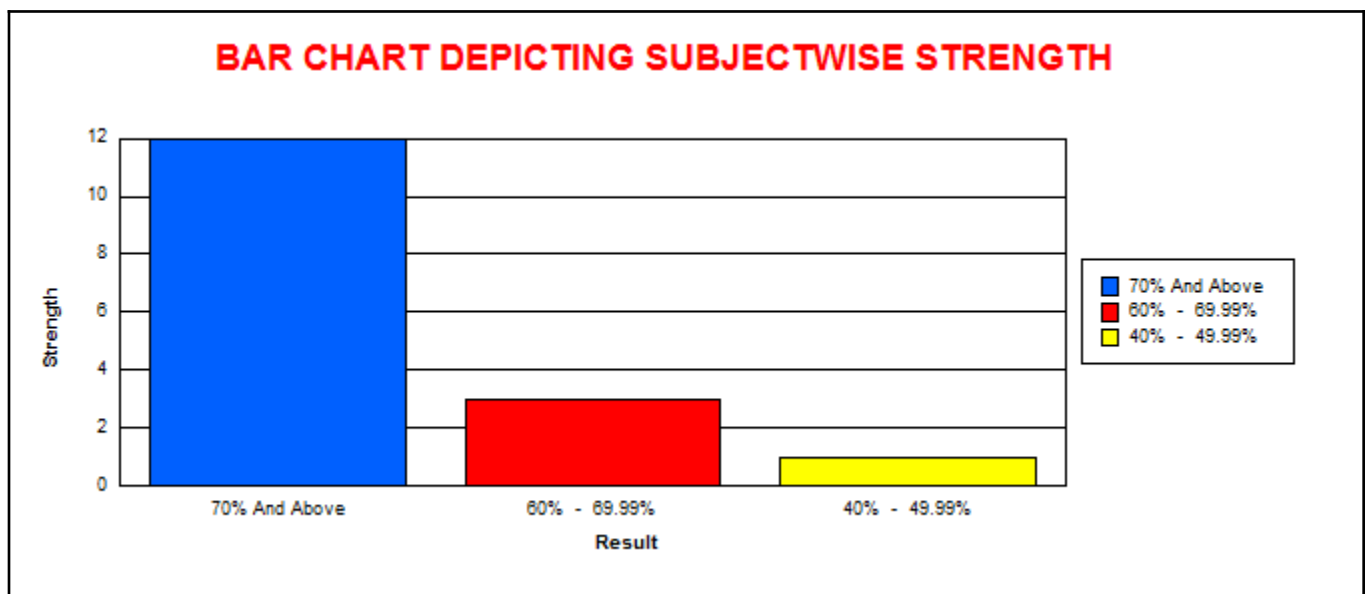

K.L.E Society`s
LINGARAJ COLLEGE, BELAGAVI
(AUTONOMOUS)
COURSE SUBJECT WISE RESULT ANALYSIS
EXAMINATION OF NOV-19

B.B.A.- V SEMESTER (REV - 16)										
BBA5045 - Mutual Fund I										
	M	F	T	CLASS	M	%	F	%	T	%
					% w.r.t Tot Passed M		% w.r.t Tot Passed		% w.r.t Tot Passed	
Total Strength	2	14	16	70.00% And Above	1	50.00	11	78.57	12	75.00
Total Appeared	2	14	16	60.00 % To 69.99%	0	0.00	3	21.43	3	18.75
Total Absent	0	0	0	50.00 % To 59.99%	0	0.00	0	0.00	0	0.00
Total Passed	2	14	16	40.00 % To 49.99%	1	50.00	0	0.00	1	6.25
Total Failed	0	0	0							
Pass Percentage	100.00	100.00	100.00