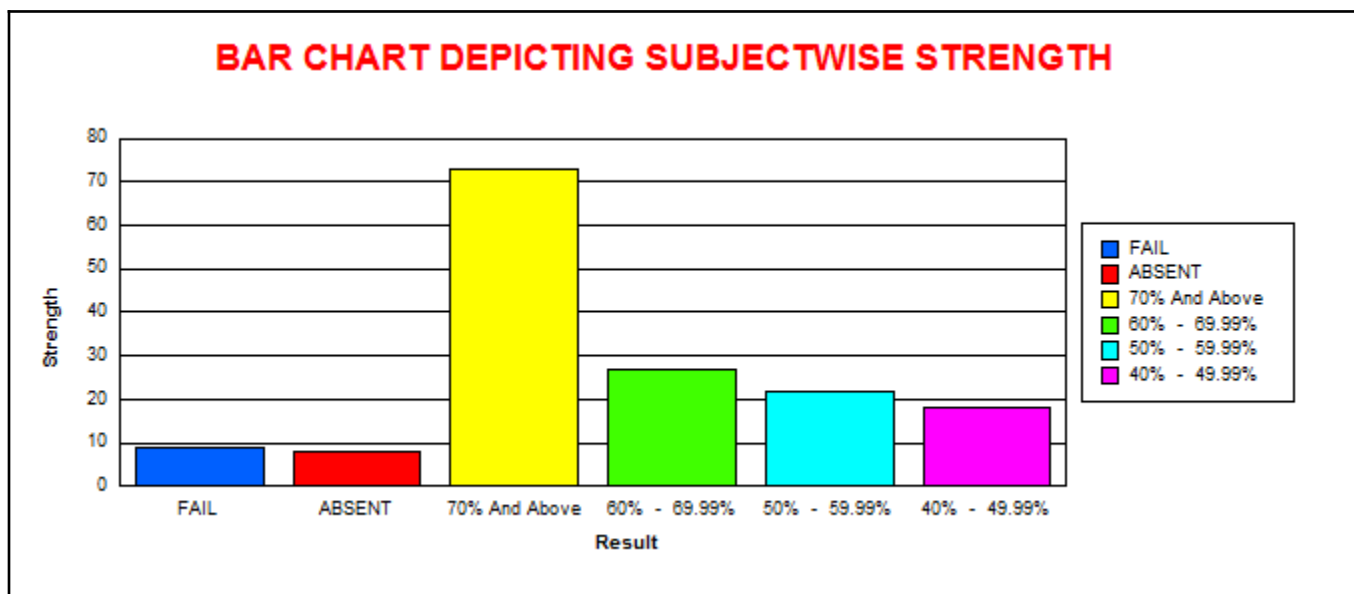

LINGARAJ COLLEGE, BELAGAVI

(AUTONOMOUS)

COURSE SUBJECT WISE RESULT ANALYSIS

EXAMINATION OF NOV-19

B.COM.- V SEMESTER (REV - 16)										
BCOM521 - Computer Applications in Business - IV										
	M	F	T	CLASS	M	%	F	%	T	%
					% w.r.t Tot Passed M	% w.r.t Tot Passed	% w.r.t Tot Passed			
Total Strength	42	115	157	70.00% And Above	6	17.65	67	63.21	73	52.14
Total Appeared	38	111	149	60.00 % To 69.99%	12	35.29	15	14.15	27	19.29
Total Absent	4	4	8	50.00 % To 59.99%	7	20.59	15	14.15	22	15.71
Total Passed	34	106	140	40.00 % To 49.99%	9	26.47	9	8.49	18	12.86
Total Failed	4	5	9							
Pass Percentage	89.47	95.50	93.96