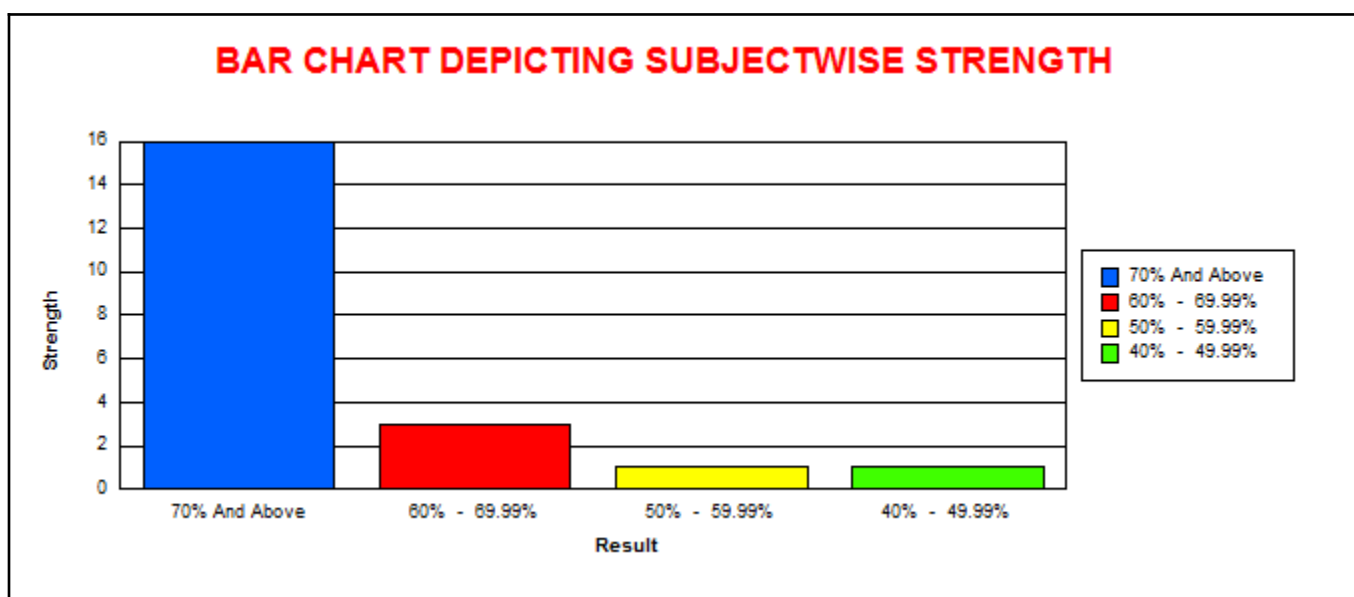

B.A.- V SEMESTER (REV - 16)										
BA5281-2 - Psychology										
	M	F	T	CLASS	M	%	F	%	T	%
					% w.r.t Tot Passed M	% w.r.t Tot Passed	% w.r.t Tot Passed			
Total Strength	1	20	21	70.00% And Above	0	0.00	16	80.00	16	76.19
Total Appeared	1	20	21	60.00 % To 69.99%	1	100.00	2	10.00	3	14.29
Total Absent	0	0	0	50.00 % To 59.99%	0	0.00	1	5.00	1	4.76
Total Passed	1	20	21	40.00 % To 49.99%	0	0.00	1	5.00	1	4.76
Total Failed	0	0	0							
Pass Percentage	100.00	100.00	100.00