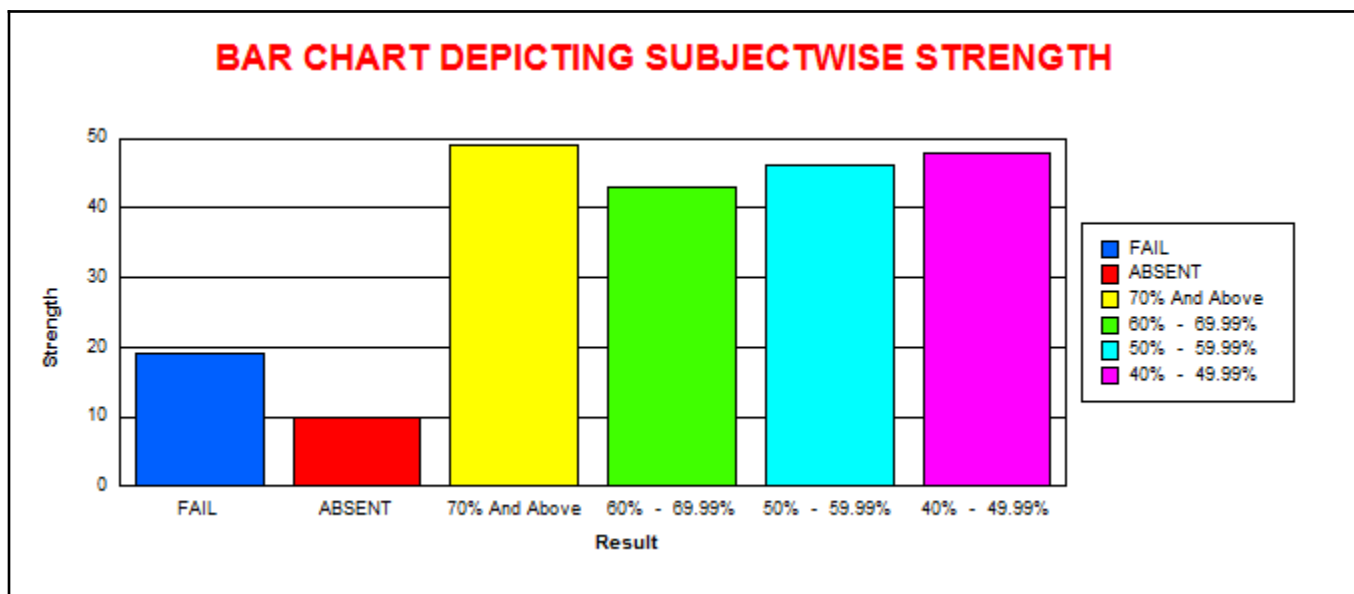

LINGARAJ COLLEGE, BELAGAVI

(AUTONOMOUS)

COURSE SUBJECT WISE RESULT ANALYSIS

EXAMINATION OF NOV-19

B.COM.- I SEMESTER (REV - 19)										
BCOM122 - Principles of Marketing										
	M	F	T	CLASS	M	%	F	%	T	%
					% w.r.t Tot Passed M	% w.r.t Tot Passed	% w.r.t Tot Passed			
Total Strength	89	126	215	70.00% And Above	13	19.40	36	30.25	49	26.34
Total Appeared	83	122	205	60.00% To 69.99%	13	19.40	30	25.21	43	23.12
Total Absent	6	4	10	50.00% To 59.99%	16	23.88	30	25.21	46	24.73
Total Passed	67	119	186	40.00% To 49.99%	25	37.31	23	19.33	48	25.81
Total Failed	16	3	19							
Pass Percentage	80.72	97.54	90.73