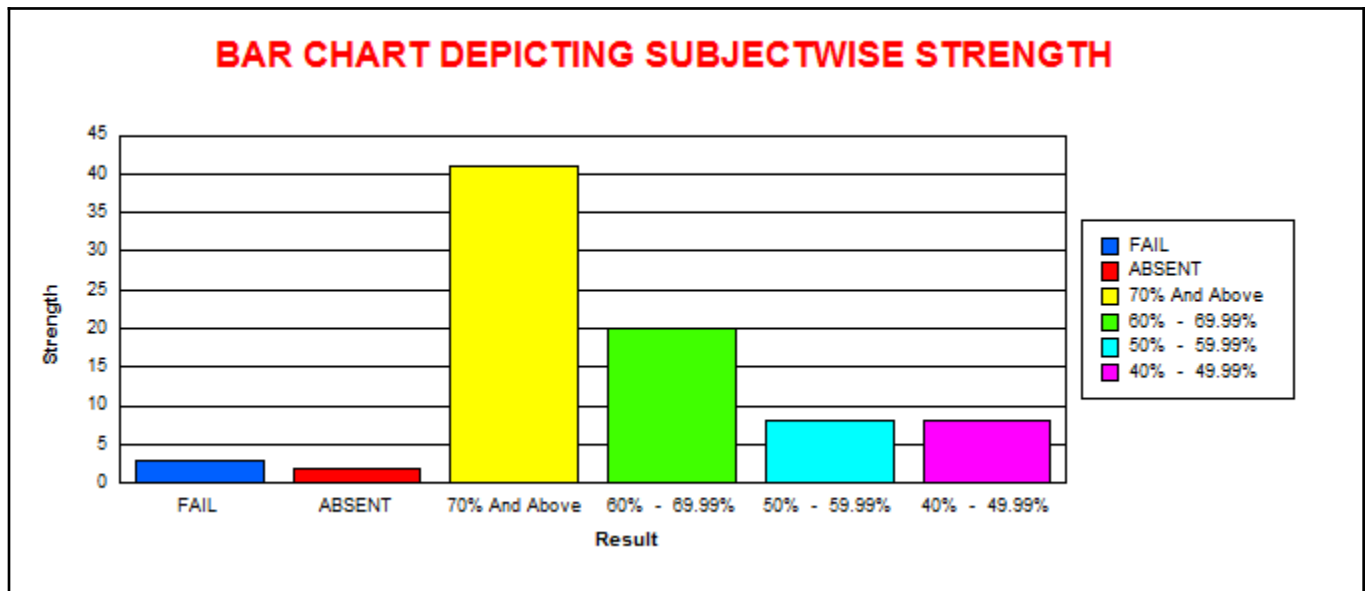

LINGARAJ COLLEGE, BELAGAVI

(AUTONOMOUS)

COURSE SUBJECT WISE RESULT ANALYSIS

EXAMINATION OF NOV-19

B.A.- III SEMESTER (REV - 16)										
BA301 - MIL-Kannada										
	M	F	T	CLASS	M	%	F	%	T	%
					% w.r.t Tot Passed M	% w.r.t Tot Passed	% w.r.t Tot Passed			
Total Strength	43	39	82	70.00% And Above	13	34.21	28	71.79	41	53.25
Total Appeared	41	39	80	60.00% To 69.99%	11	28.95	9	23.08	20	25.97
Total Absent	2	0	2	50.00% To 59.99%	7	18.42	1	2.56	8	10.39
Total Passed	38	39	77	40.00% To 49.99%	7	18.42	1	2.56	8	10.39
Total Failed	3	0	3							
Pass Percentage	92.68	100.00	96.25