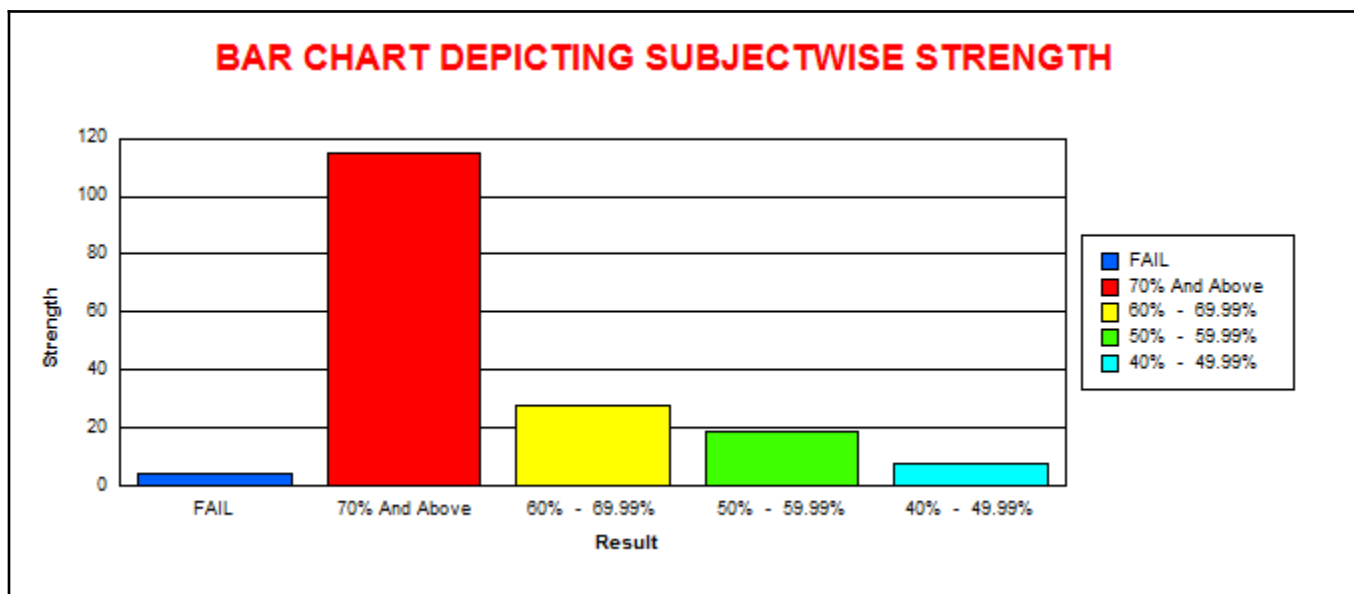

LINGARAJ COLLEGE, BELAGAVI

(AUTONOMOUS)

COURSE SUBJECT WISE RESULT ANALYSIS

EXAMINATION OF NOV-19

B.B.A.- I SEMESTER (REV - 19)										
BBA109 - I T For Management										
	M	F	T	CLASS	M	%	F	%	T	%
					% w.r.t Tot Passed M	% w.r.t Tot Passed	% w.r.t Tot Passed			
Total Strength	94	80	174	70.00% And Above	56	61.54	59	74.68	115	67.65
Total Appeared	94	80	174	60.00% To 69.99%	15	16.48	13	16.46	28	16.47
Total Absent	0	0	0	50.00% To 59.99%	12	13.19	7	8.86	19	11.18
Total Passed	91	79	170	0.00% To 0.00%	8	8.79	0	0.00	8	4.71
Total Failed	3	1	4							
Pass Percentage	96.81	98.75	97.70