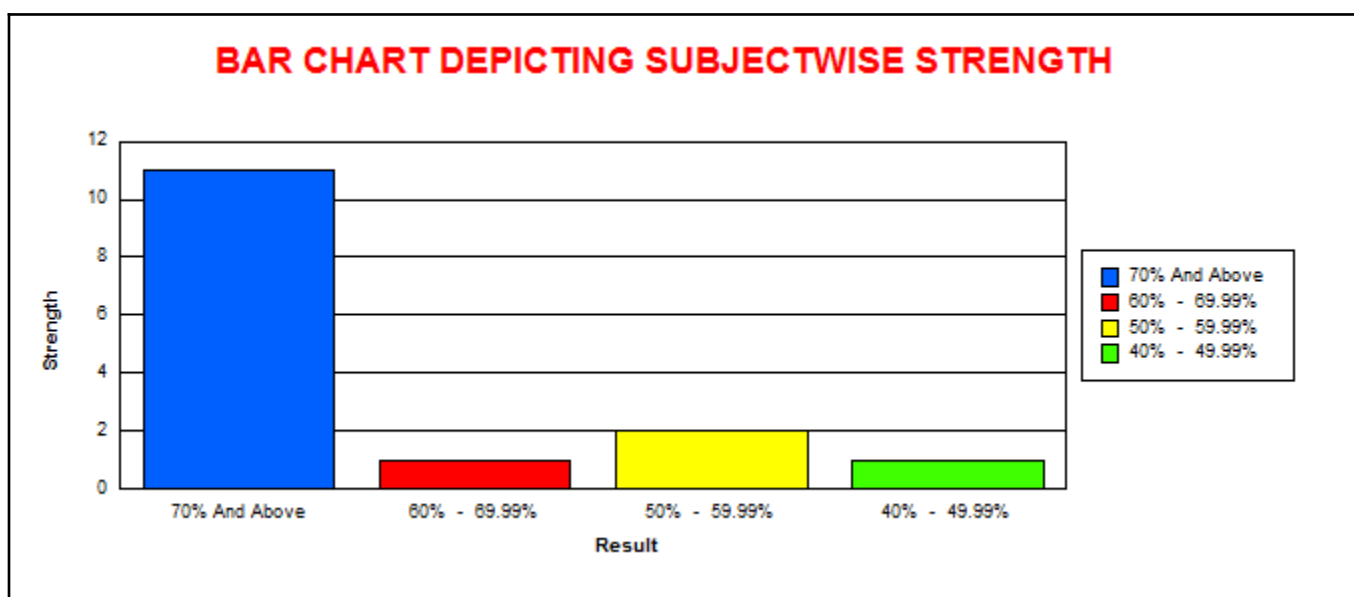

K.L.E Society`s
LINGARAJ COLLEGE, BELAGAVI
(AUTONOMOUS)
COURSE SUBJECT WISE RESULT ANALYSIS
EXAMINATION OF NOV-19

B.A.- III SEMESTER (REV - 16)										
BA328 - Psychology										
	M	F	T	CLASS	M	%	F	%	T	%
					% w.r.t Tot Passed M		% w.r.t Tot Passed		% w.r.t Tot Passed	
Total Strength	1	14	15	70.00% And Above	0	0.00	11	78.57	11	73.33
Total Appeared	1	14	15	60.00% To 69.99%	1	100.00	0	0.00	1	6.67
Total Absent	0	0	0	50.00% To 59.99%	0	0.00	2	14.29	2	13.33
Total Passed	1	14	15	40.00% To 49.99%	0	0.00	1	7.14	1	6.67
Total Failed	0	0	0							
Pass Percentage	100.00	100.00	100.00