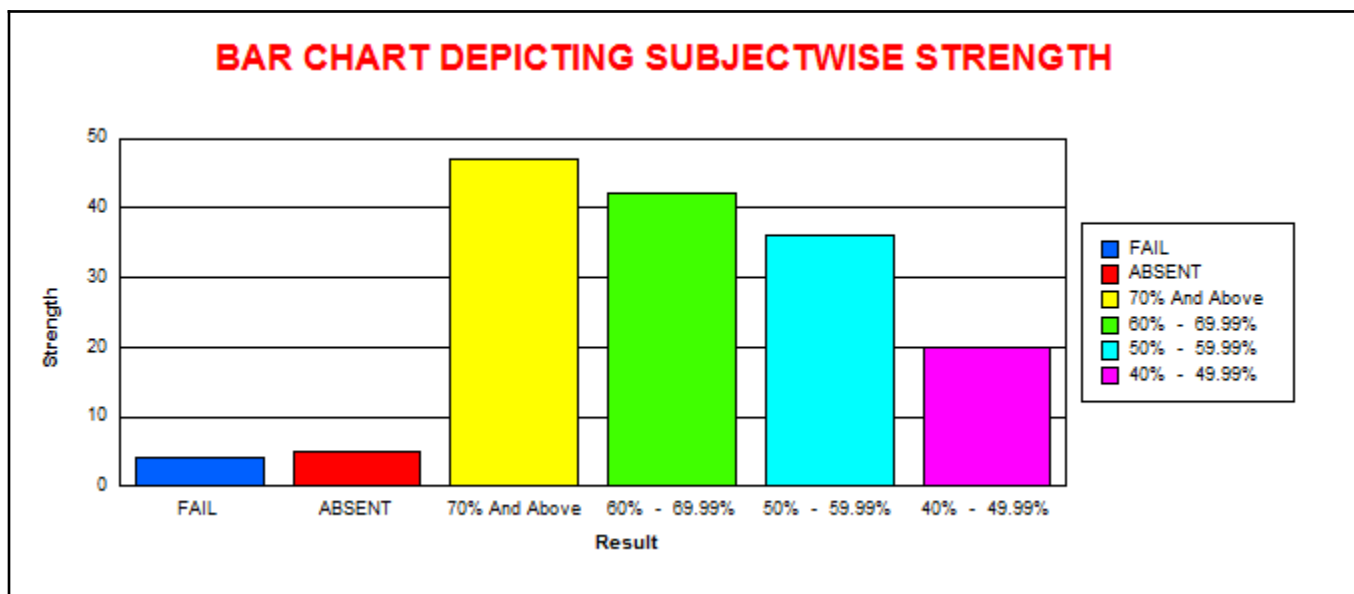

LINGARAJ COLLEGE, BELAGAVI

(AUTONOMOUS)

COURSE SUBJECT WISE RESULT ANALYSIS

EXAMINATION OF NOV-19

B.COM.- III SEMESTER (REV - 16)										
BCOM328 - Management of Banking Operations										
	M	F	T	CLASS	M	%	F	%	T	%
					% w.r.t Tot Passed M	% w.r.t Tot Passed	% w.r.t Tot Passed			
Total Strength	52	102	154	70.00% And Above	5	11.36	42	41.58	47	32.41
Total Appeared	47	102	149	60.00% To 69.99%	18	40.91	24	23.76	42	28.97
Total Absent	5	0	5	50.00% To 59.99%	14	31.82	22	21.78	36	24.83
Total Passed	44	101	145	40.00% To 49.99%	7	15.91	13	12.87	20	13.79
Total Failed	3	1	4							
Pass Percentage	93.62	99.02	97.32