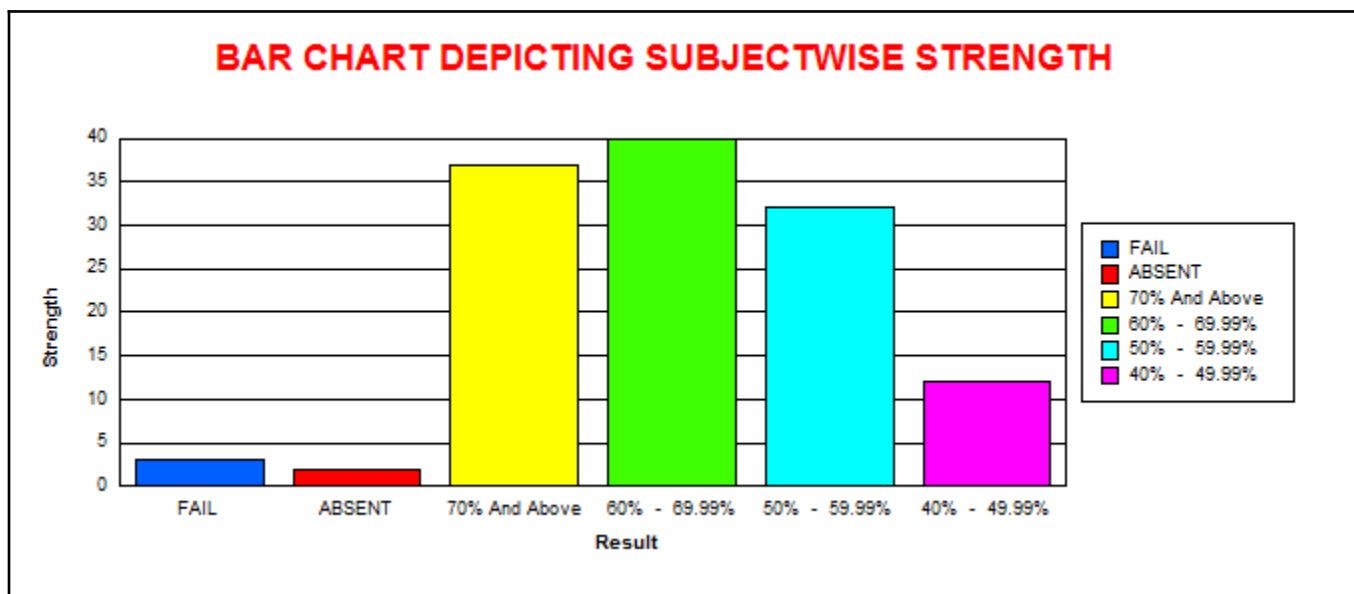

LINGARAJ COLLEGE, BELAGAVI

(AUTONOMOUS)

COURSE SUBJECT WISE RESULT ANALYSIS

EXAMINATION OF NOV-19

B.COM.- V SEMESTER (REV - 16)										
BCOM5251 - Cost Accounting Paper – I										
	M	F	T	CLASS	M	%	F	%	T	%
					% w.r.t Tot Passed M	% w.r.t Tot Passed	% w.r.t Tot Passed			
Total Strength	30	96	126	70.00% And Above	1	3.57	36	38.71	37	30.58
Total Appeared	30	94	124	60.00% To 69.99%	10	35.71	30	32.26	40	33.06
Total Absent	0	2	2	50.00% To 59.99%	11	39.29	21	22.58	32	26.45
Total Passed	28	93	121	40.00% To 49.99%	6	21.43	6	6.45	12	9.92
Total Failed	2	1	3							
Pass Percentage	93.33	98.94	97.58