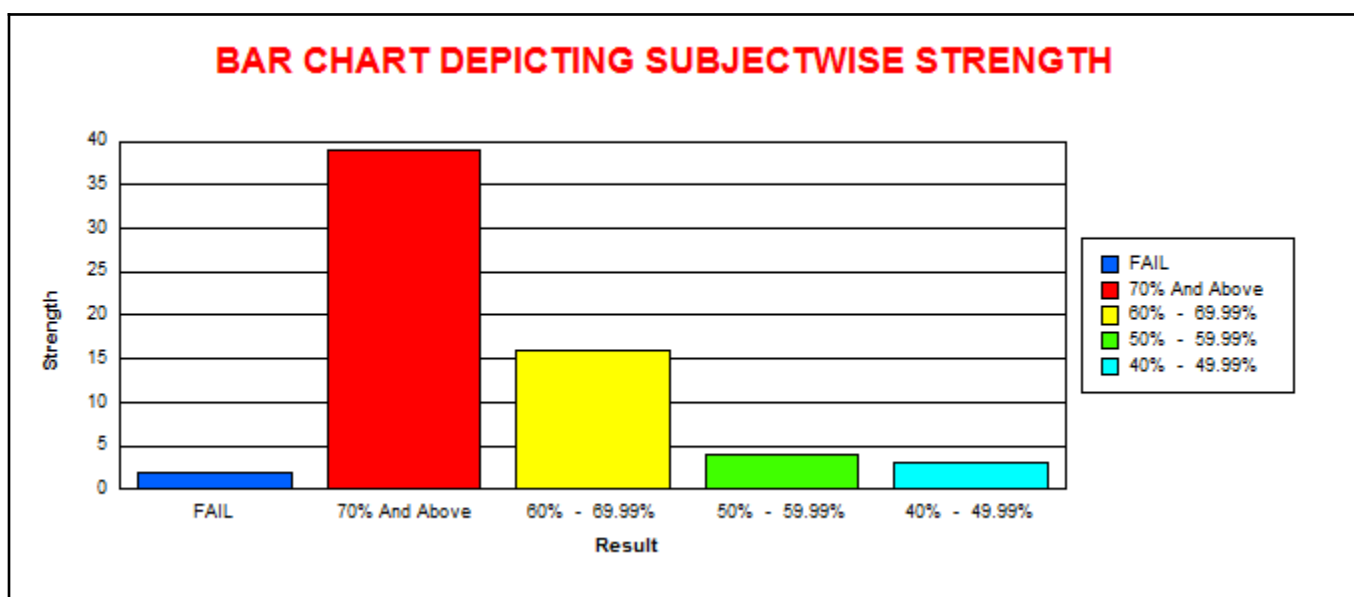

LINGARAJ COLLEGE, BELAGAVI

(AUTONOMOUS)

COURSE SUBJECT WISE RESULT ANALYSIS

EXAMINATION OF NOV-19

B.A.- V SEMESTER (REV - 16)										
BA5291-2 - Sociology Paper I & II (Elective I)										
	M	F	T	CLASS	M	%	F	%	T	%
					% w.r.t Tot Passed M	% w.r.t Tot Passed	% w.r.t Tot Passed			
Total Strength	18	46	64	70.00% And Above	8	47.06	31	68.89	39	62.90
Total Appeared	18	46	64	60.00% To 69.99%	6	35.29	10	22.22	16	25.81
Total Absent	0	0	0	50.00% To 59.99%	1	5.88	3	6.67	4	6.45
Total Passed	17	45	62	40.00% To 49.99%	2	11.76	1	2.22	3	4.84
Total Failed	1	1	2							
Pass Percentage	94.44	97.83	96.88