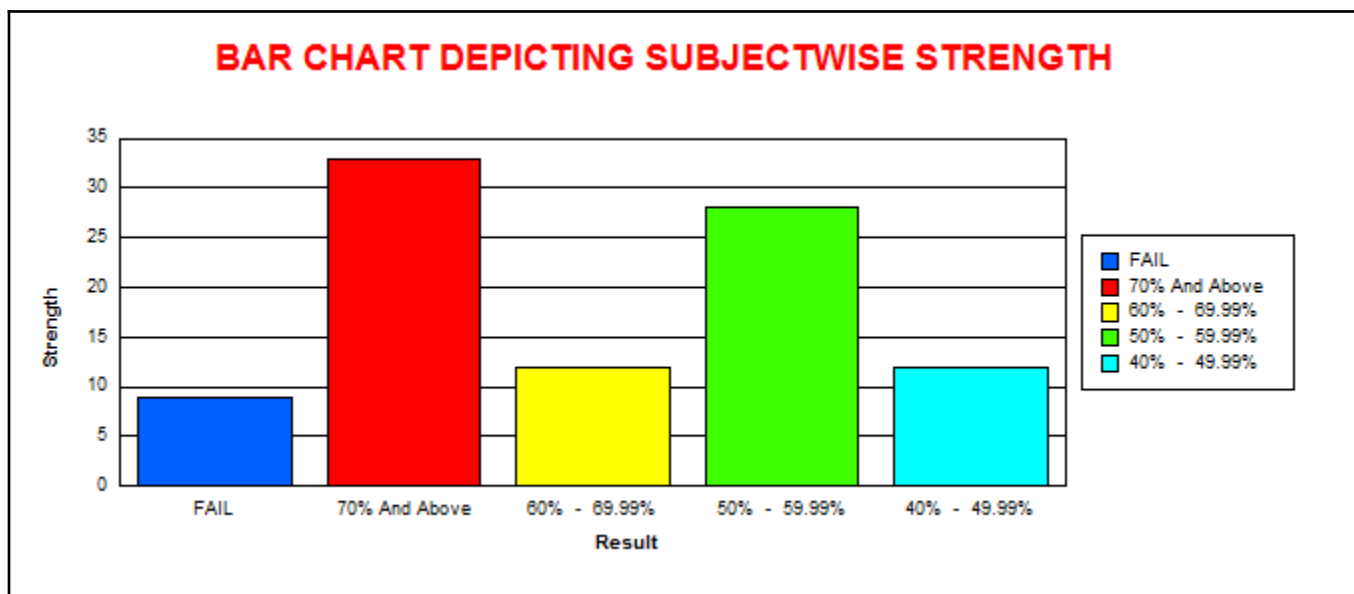

LINGARAJ COLLEGE, BELAGAVI

(AUTONOMOUS)

COURSE SUBJECT WISE RESULT ANALYSIS

EXAMINATION OF NOV-19

B.A.- V SEMESTER (REV - 16)										
BA5271-4 - Political Science Paper I & II (Elective I)										
	M	F	T	CLASS	M	%	F	%	T	%
					% w.r.t Tot Passed M	% w.r.t Tot Passed	% w.r.t Tot Passed			
Total Strength	55	39	94	70.00% And Above	14	28.57	19	52.78	33	38.82
Total Appeared	55	39	94	60.00% To 69.99%	10	20.41	2	5.56	12	14.12
Total Absent	0	0	0	50.00% To 59.99%	16	32.65	12	33.33	28	32.94
Total Passed	49	36	85	40.00% To 49.99%	9	18.37	3	8.33	12	14.12
Total Failed	6	3	9							
Pass Percentage	89.09	92.31	90.43