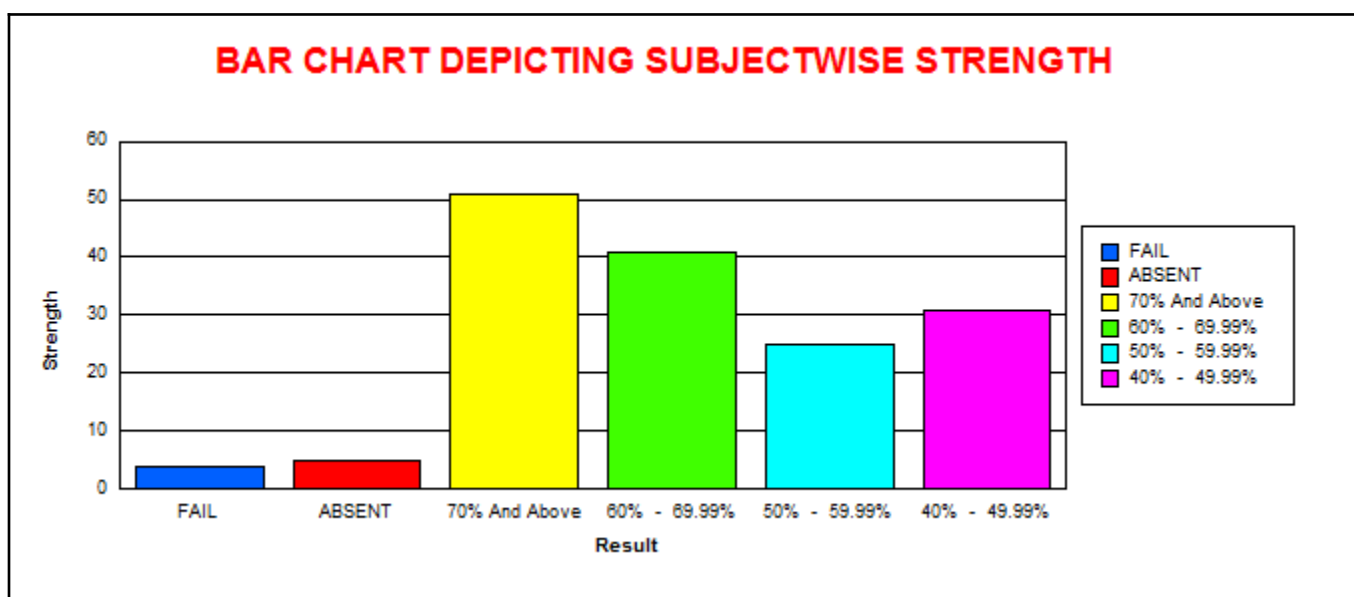

LINGARAJ COLLEGE, BELAGAVI

(AUTONOMOUS)

COURSE SUBJECT WISE RESULT ANALYSIS

EXAMINATION OF NOV-19

B.COM.- V SEMESTER (REV - 16)										
BCOM526 - Human Resource Development										
	M	F	T	CLASS	M	%	F	%	T	%
					% w.r.t Tot Passed M	% w.r.t Tot Passed	% w.r.t Tot Passed			
Total Strength	42	115	157	70.00% And Above	1	2.63	50	45.45	51	34.46
Total Appeared	41	111	152	60.00 % To 69.99%	9	23.68	32	29.09	41	27.70
Total Absent	1	4	5	50.00 % To 59.99%	9	23.68	16	14.55	25	16.89
Total Passed	38	110	148	40.00 % To 49.99%	19	50.00	12	10.91	31	20.95
Total Failed	3	1	4							
Pass Percentage	92.68	99.10	97.37