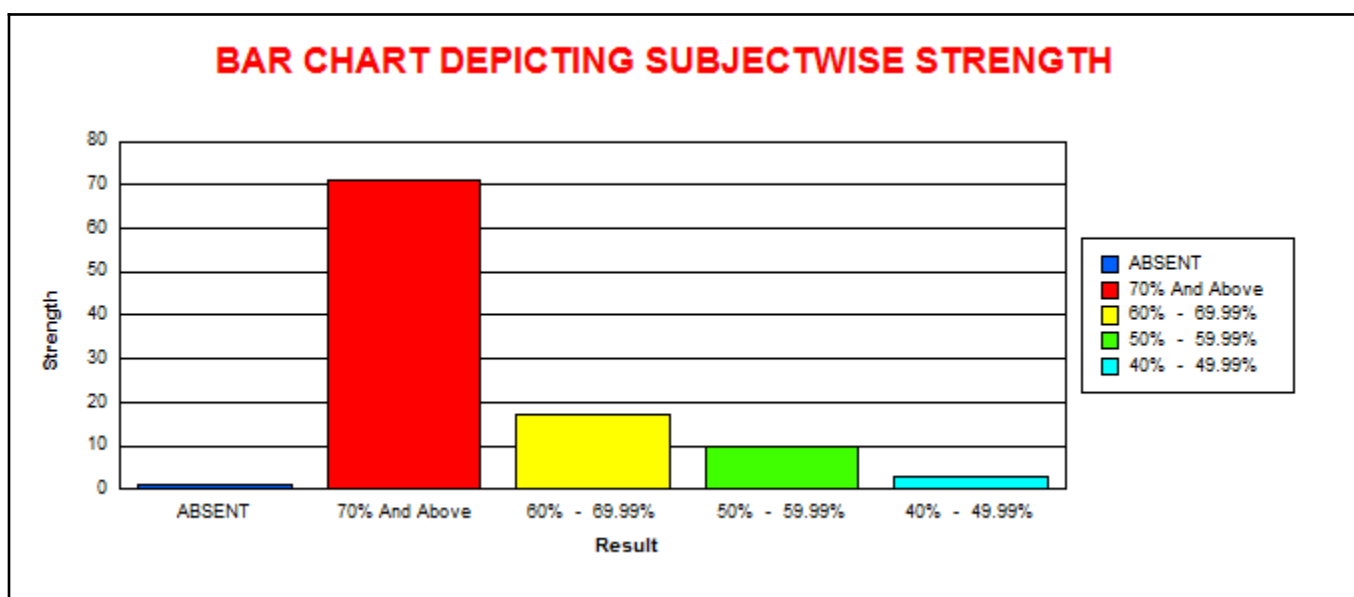

LINGARAJ COLLEGE, BELAGAVI

(AUTONOMOUS)

COURSE SUBJECT WISE RESULT ANALYSIS

EXAMINATION OF NOV-19

B.A.- III SEMESTER (REV - 16)										
BA327 - Political Science										
	M	F	T	CLASS	M	%	F	%	T	%
					% w.r.t Tot Passed M	% w.r.t Tot Passed	% w.r.t Tot Passed			
Total Strength	47	55	102	70.00% And Above	27	58.70	44	80.00	71	70.30
Total Appeared	46	55	101	60.00% To 69.99%	7	15.22	10	18.18	17	16.83
Total Absent	1	0	1	50.00% To 59.99%	9	19.57	1	1.82	10	9.90
Total Passed	46	55	101	40.00% To 49.99%	3	6.52	0	0.00	3	2.97
Total Failed	0	0	0							
Pass Percentage	100.00	100.00	100.00