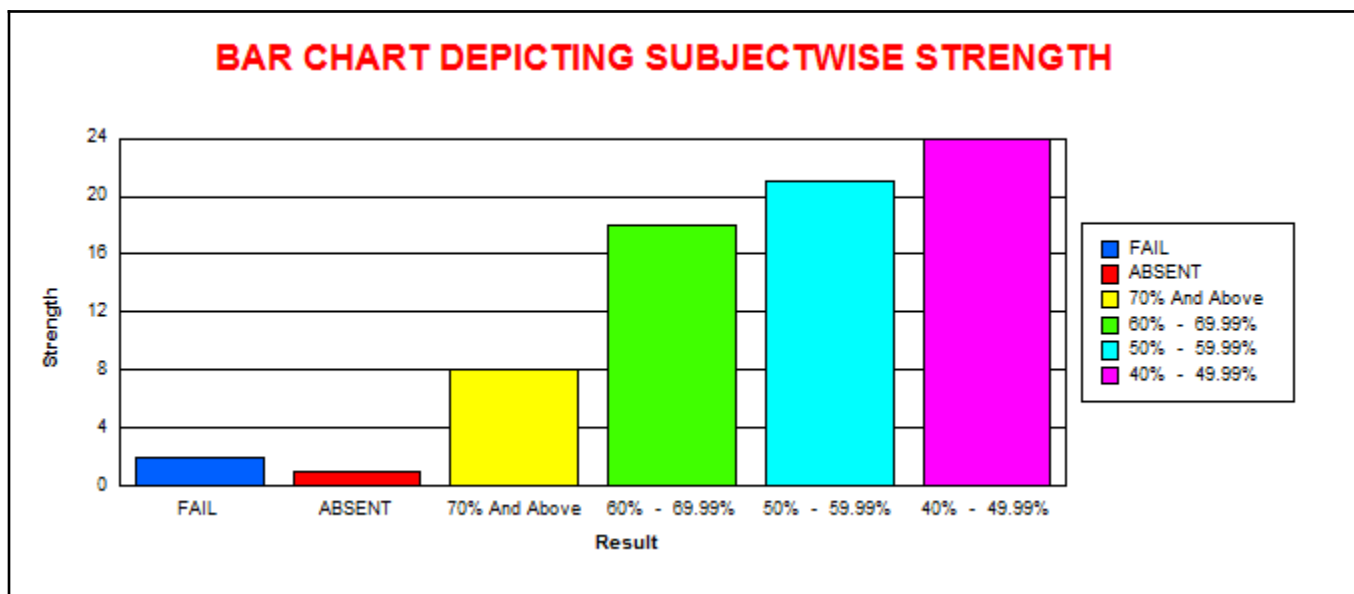

LINGARAJ COLLEGE, BELAGAVI

(AUTONOMOUS)

COURSE SUBJECT WISE RESULT ANALYSIS

EXAMINATION OF NOV-19

B.COM.- I SEMESTER (REV - 19)										
BCOM105 - Additional English										
	M	F	T	CLASS	M	%	F	%	T	%
					% w.r.t Tot Passed M	% w.r.t Tot Passed	% w.r.t Tot Passed			
Total Strength	34	40	74	70.00% And Above	2	6.45	6	15.00	8	11.27
Total Appeared	33	40	73	60.00% To 69.99%	8	25.81	10	25.00	18	25.35
Total Absent	1	0	1	50.00% To 59.99%	8	25.81	13	32.50	21	29.58
Total Passed	31	40	71	40.00% To 49.99%	13	41.94	11	27.50	24	33.80
Total Failed	2	0	2							
Pass Percentage	93.94	100.00	97.26