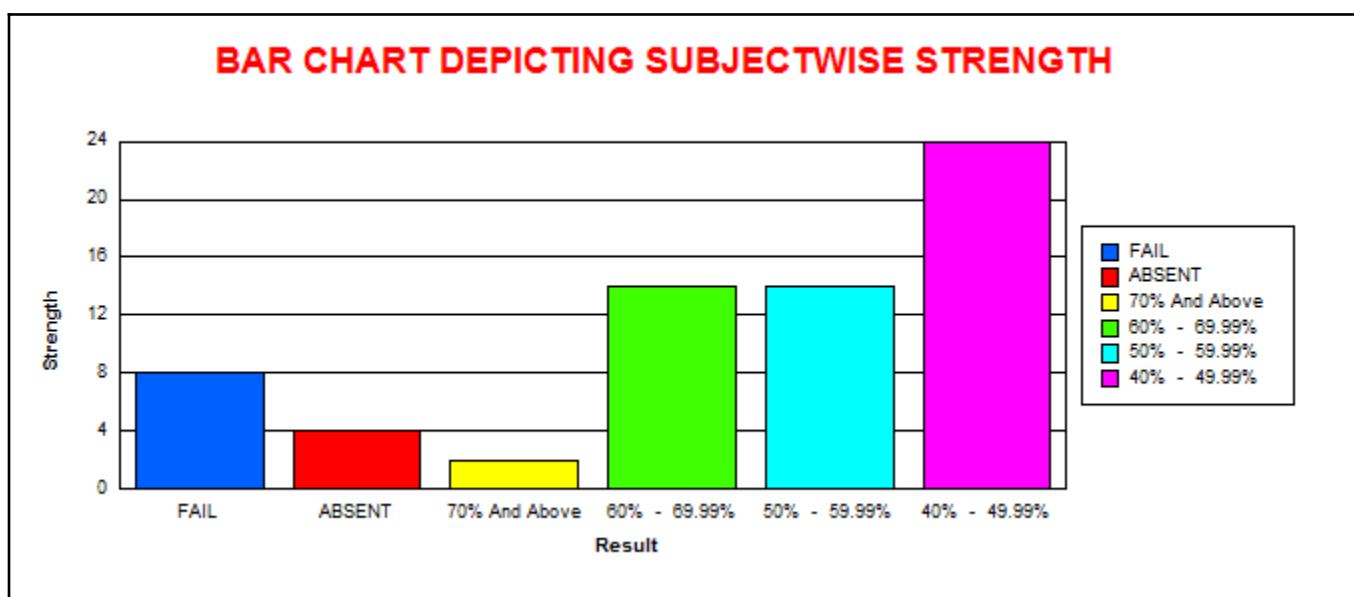

LINGARAJ COLLEGE, BELAGAVI

(AUTONOMOUS)

COURSE SUBJECT WISE RESULT ANALYSIS

EXAMINATION OF NOV-19

B.A.- I SEMESTER (REV - 19)										
BA121 - English (Opt)										
	M	F	T	CLASS	M	%	F	%	T	%
					% w.r.t Tot Passed M	% w.r.t Tot Passed	% w.r.t Tot Passed			
Total Strength	14	52	66	70.00% And Above	2	16.67	0	0.00	2	3.70
Total Appeared	14	48	62	60.00 % To 69.99%	0	0.00	14	33.33	14	25.93
Total Absent	0	4	4	50.00 % To 59.99%	5	41.67	9	21.43	14	25.93
Total Passed	12	42	54	40.00 % To 49.99%	5	41.67	19	45.24	24	44.44
Total Failed	2	6	8							
Pass Percentage	85.71	87.50	87.10