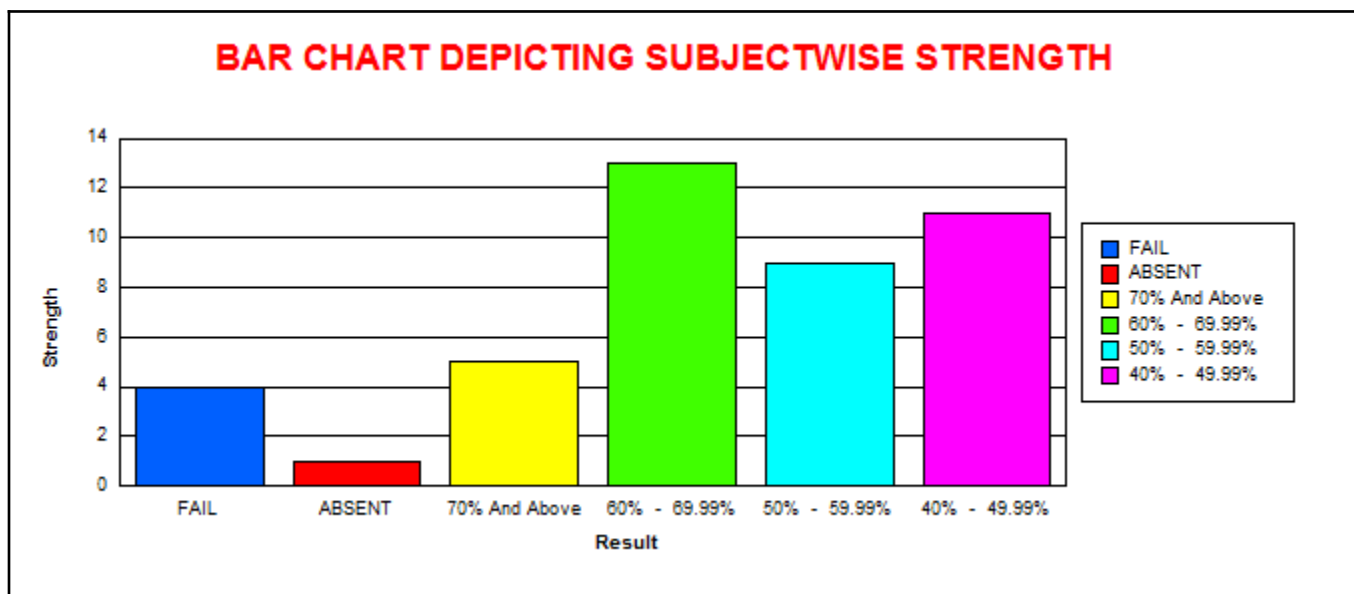

B.A.- V SEMESTER (REV - 16)										
BA521-2 - Optional English										
	M	F	T	CLASS	M	%	F	%	T	%
					% w.r.t Tot Passed M	% w.r.t Tot Passed	% w.r.t Tot Passed	% w.r.t Tot Passed		
Total Strength	14	29	43	70.00% And Above	0	0.00	5	18.52	5	13.16
Total Appeared	13	29	42	60.00% To 69.99%	3	27.27	10	37.04	13	34.21
Total Absent	1	0	1	50.00% To 59.99%	4	36.36	5	18.52	9	23.68
Total Passed	11	27	38	40.00% To 49.99%	4	36.36	7	25.93	11	28.95
Total Failed	2	2	4							
Pass Percentage	84.62	93.10	90.48