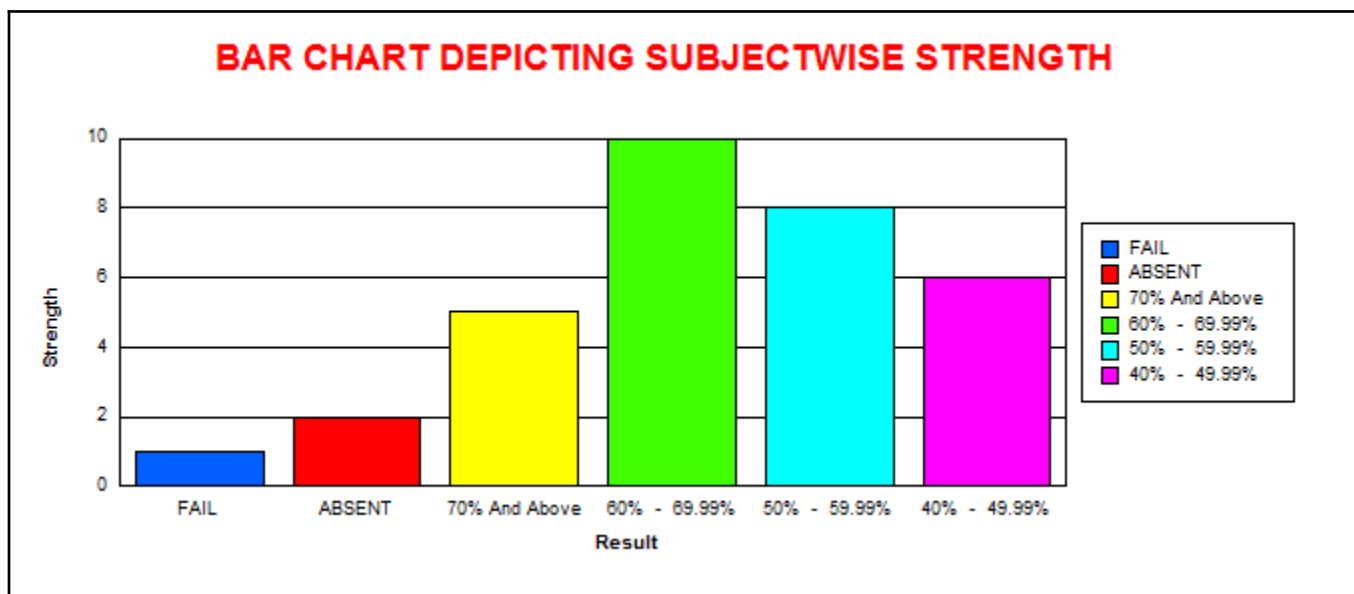

LINGARAJ COLLEGE, BELAGAVI

(AUTONOMOUS)

COURSE SUBJECT WISE RESULT ANALYSIS

EXAMINATION OF NOV-19

B.A.- I SEMESTER (REV - 19)										
BA105 - Additional English										
	M	F	T	CLASS	M	%	F	%	T	%
					% w.r.t Tot Passed M	% w.r.t Tot Passed	% w.r.t Tot Passed			
Total Strength	7	25	32	70.00% And Above	0	0.00	5	21.74	5	17.24
Total Appeared	6	24	30	60.00% To 69.99%	2	33.33	8	34.78	10	34.48
Total Absent	1	1	2	50.00% To 59.99%	2	33.33	6	26.09	8	27.59
Total Passed	6	23	29	40.00% To 49.99%	2	33.33	4	17.39	6	20.69
Total Failed	0	1	1							
Pass Percentage	100.00	95.83	96.67