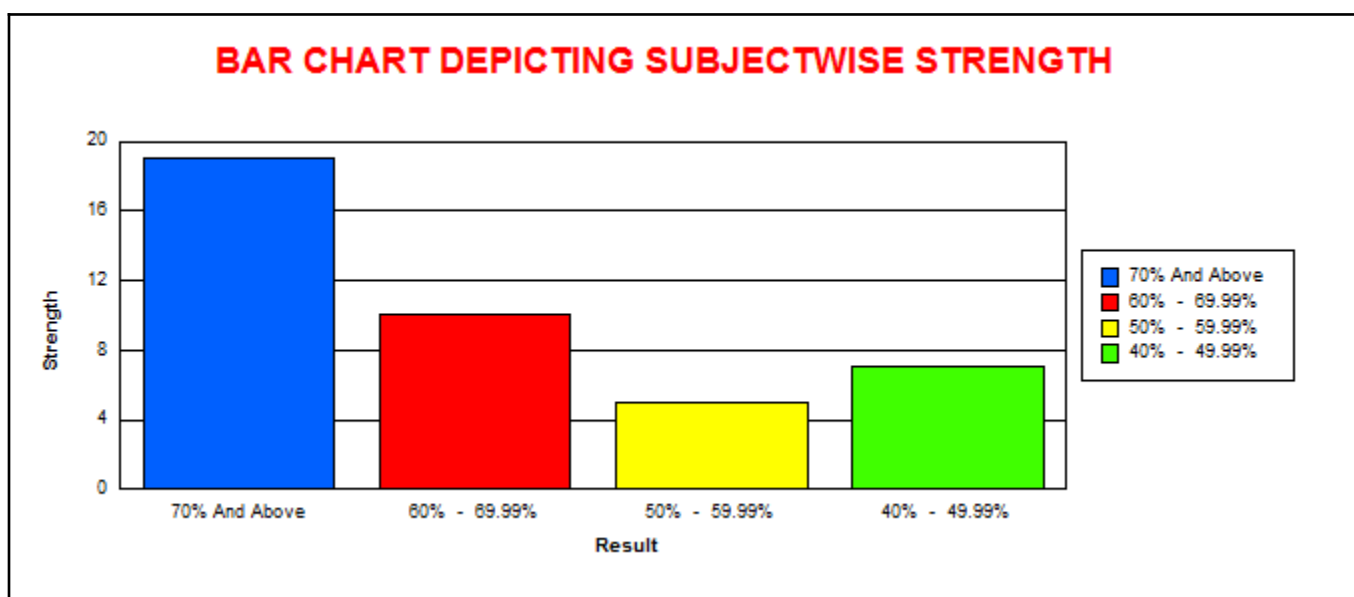

B.B.A.- V SEMESTER (REV - 16)										
BBA5073 - Purchasing and Inventory Management										
	M	F	T	CLASS	M	%	F	%	T	%
					% w.r.t Tot Passed M	% w.r.t Tot Passed	% w.r.t Tot Passed			
Total Strength	33	8	41	70.00% And Above	12	36.36	7	87.50	19	46.34
Total Appeared	33	8	41	60.00% To 69.99%	9	27.27	1	12.50	10	24.39
Total Absent	0	0	0	50.00% To 59.99%	5	15.15	0	0.00	5	12.20
Total Passed	33	8	41	40.00% To 49.99%	7	21.21	0	0.00	7	17.07
Total Failed	0	0	0							
Pass Percentage	100.00	100.00	100.00