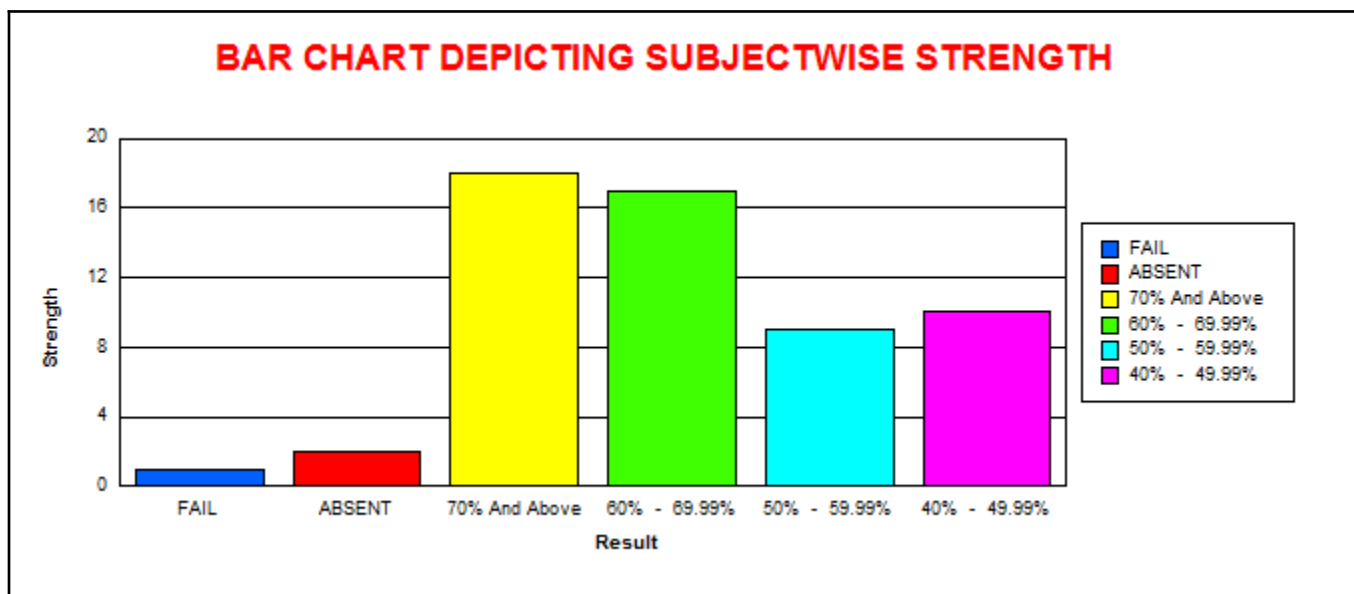

LINGARAJ COLLEGE, BELAGAVI

(AUTONOMOUS)

COURSE SUBJECT WISE RESULT ANALYSIS

EXAMINATION OF NOV-19

B.A.- V SEMESTER (REV - 16)										
BA502 - MEL English										
	M	F	T	CLASS	M	%	F	%	T	%
					% w.r.t Tot Passed M	% w.r.t Tot Passed	% w.r.t Tot Passed			
Total Strength	22	35	57	70.00% And Above	4	20.00	14	41.18	18	33.33
Total Appeared	20	35	55	60.00% To 69.99%	7	35.00	10	29.41	17	31.48
Total Absent	2	0	2	50.00% To 59.99%	4	20.00	5	14.71	9	16.67
Total Passed	20	34	54	40.00% To 49.99%	5	25.00	5	14.71	10	18.52
Total Failed	0	1	1							
Pass Percentage	100.00	97.14	98.18