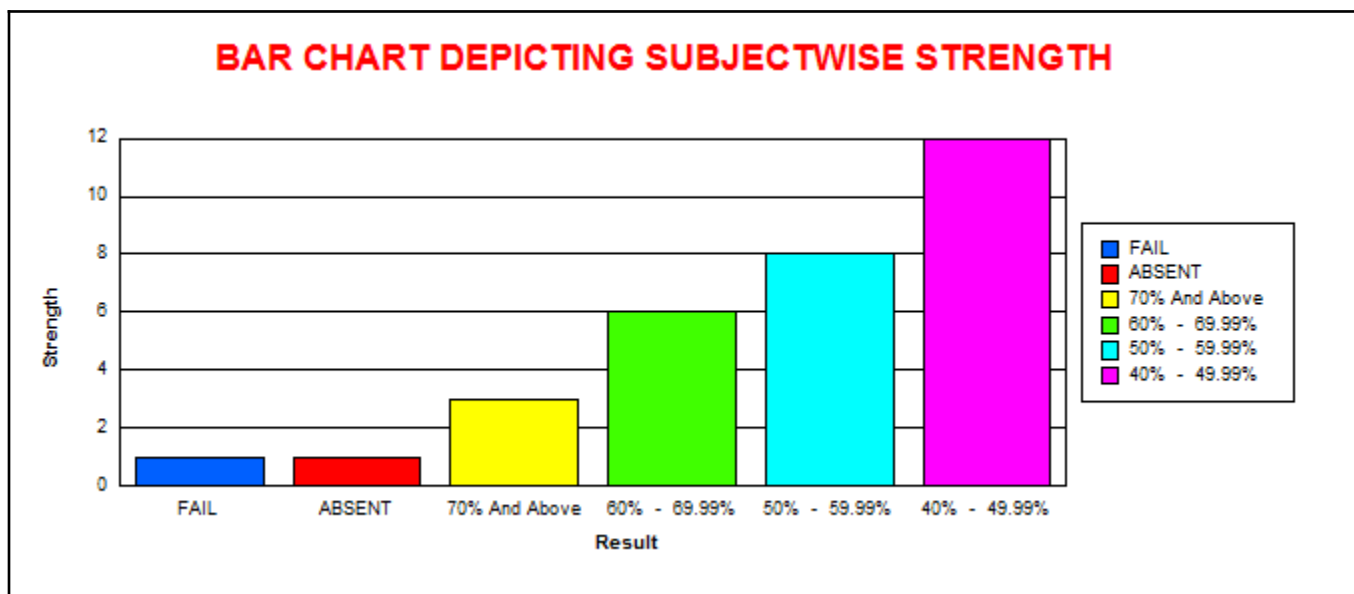

LINGARAJ COLLEGE, BELAGAVI

(AUTONOMOUS)

COURSE SUBJECT WISE RESULT ANALYSIS

EXAMINATION OF NOV-19

B.COM.- V SEMESTER (REV - 16)										
BCOM5282 - Rural Industries										
	M	F	T	CLASS	M	%	F	%	T	%
					% w.r.t Tot Passed M	% w.r.t Tot Passed	% w.r.t Tot Passed			
Total Strength	12	19	31	70.00% And Above	0	0.00	3	16.67	3	10.34
Total Appeared	12	18	30	60.00% To 69.99%	0	0.00	6	33.33	6	20.69
Total Absent	0	1	1	50.00% To 59.99%	2	18.18	6	33.33	8	27.59
Total Passed	11	18	29	40.00% To 49.99%	9	81.82	3	16.67	12	41.38
Total Failed	1	0	1							
Pass Percentage	91.67	100.00	96.67