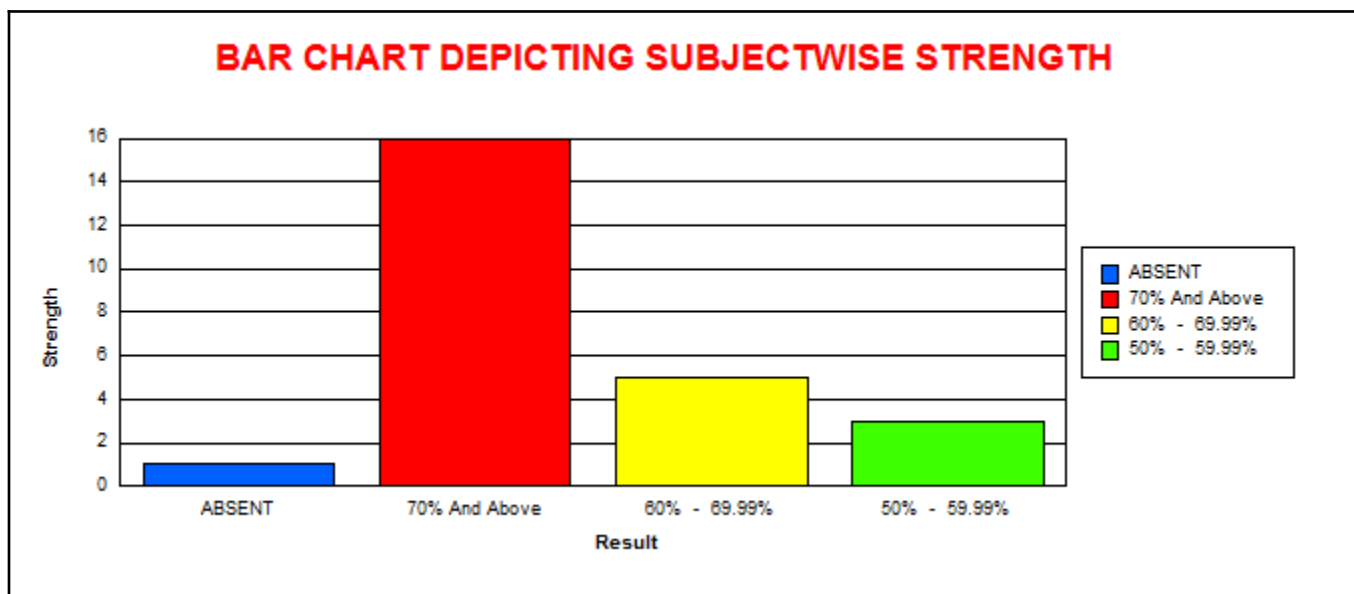

LINGARAJ COLLEGE, BELAGAVI

(AUTONOMOUS)

COURSE SUBJECT WISE RESULT ANALYSIS

EXAMINATION OF NOV-19

B.B.A.- V SEMESTER (REV - 16)										
BBA5060 - Event Marketing and Advertising										
	M	F	T	CLASS	M	%	F	%	T	%
					% w.r.t Tot Passed M	% w.r.t Tot Passed	% w.r.t Tot Passed			
Total Strength	10	15	25	70.00% And Above	3	30.00	13	92.86	16	66.67
Total Appeared	10	14	24	60.00 % To 69.99%	4	40.00	1	7.14	5	20.83
Total Absent	0	1	1	50.00 % To 59.99%	3	30.00	0	0.00	3	12.50
Total Passed	10	14	24	40.00 % To 49.99%	0	0.00	0	0.00	0	0.00
Total Failed	0	0	0							
Pass Percentage	100.00	100.00	100.00