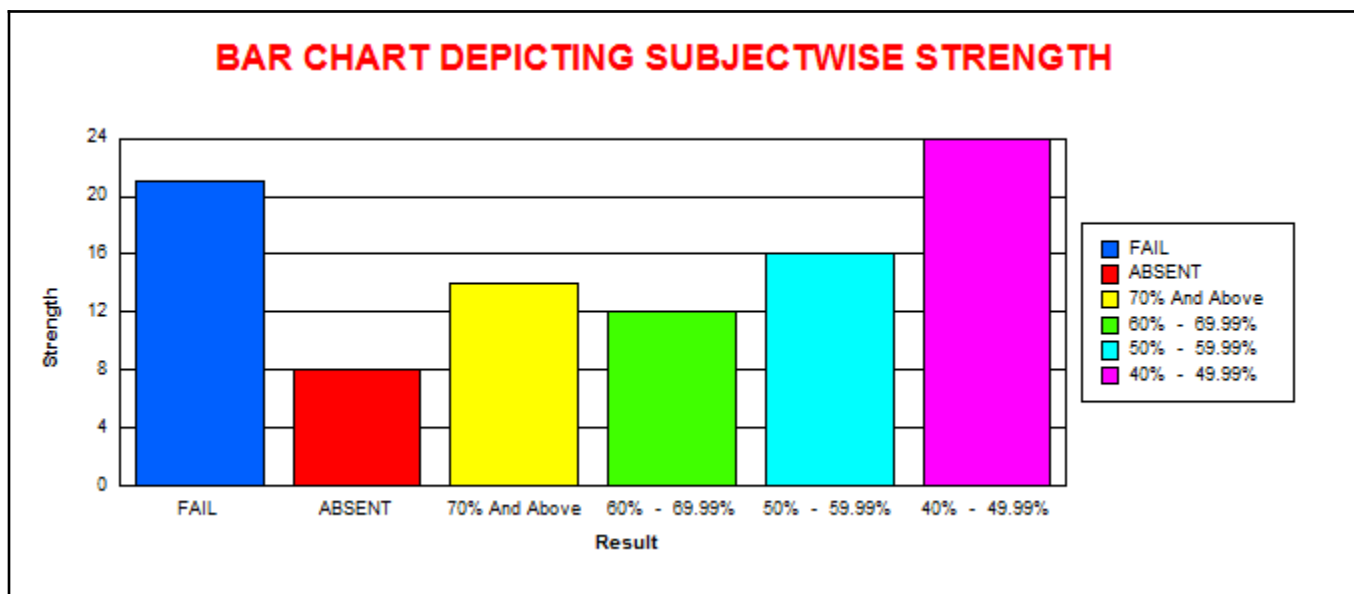

B.COM.- III SEMESTER (REV - 16)										
BCOM322 - Business Statistics – I										
	M	F	T	CLASS	M	%	F	%	T	%
					% w.r.t Tot Passed M	% w.r.t Tot Passed	% w.r.t Tot Passed			
Total Strength	29	66	95	70.00% And Above	2	14.29	12	23.08	14	21.21
Total Appeared	21	66	87	60.00% To 69.99%	2	14.29	10	19.23	12	18.18
Total Absent	8	0	8	50.00% To 59.99%	5	35.71	11	21.15	16	24.24
Total Passed	14	52	66	40.00% To 49.99%	5	35.71	19	36.54	24	36.36
Total Failed	7	14	21							
Pass Percentage	66.67	78.79	75.86