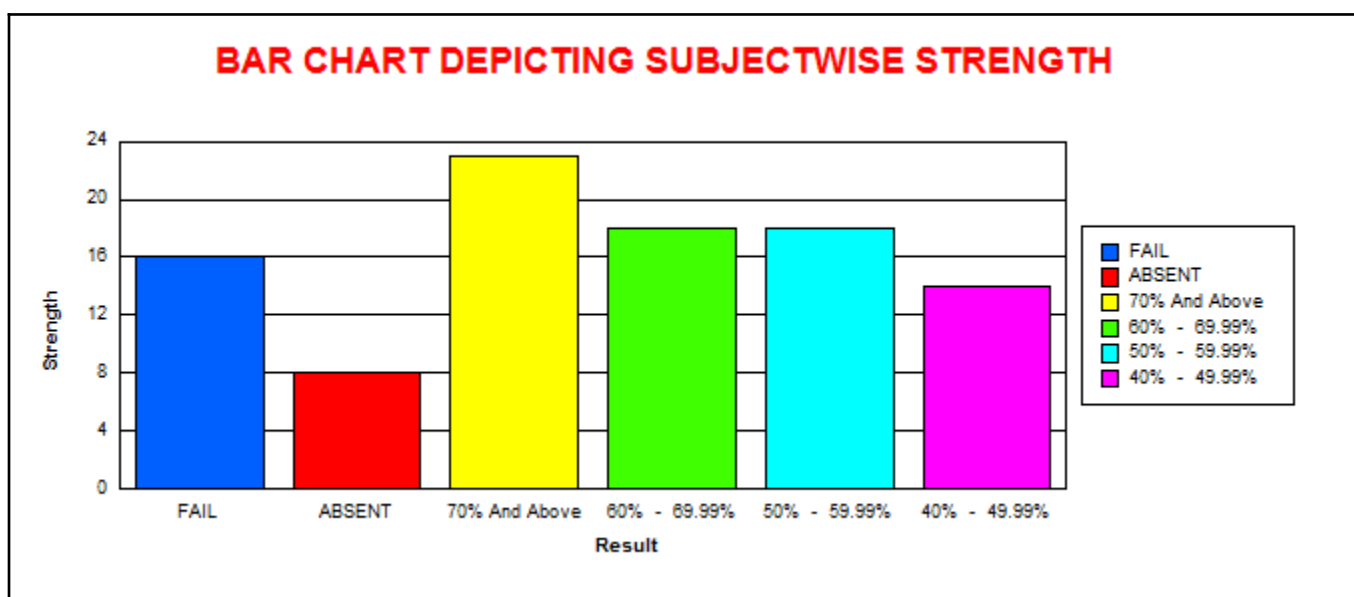

LINGARAJ COLLEGE, BELAGAVI

(AUTONOMOUS)

COURSE SUBJECT WISE RESULT ANALYSIS

EXAMINATION OF NOV-19

B.A.- I SEMESTER (REV - 19)										
BA129 - Sociology										
	M	F	T	CLASS	M	%	F	%	T	%
					% w.r.t Tot Passed M		% w.r.t Tot Passed		% w.r.t Tot Passed	
Total Strength	37	60	97	70.00% And Above	5	22.73	18	35.29	23	31.51
Total Appeared	30	59	89	60.00% To 69.99%	7	31.82	11	21.57	18	24.66
Total Absent	7	1	8	50.00% To 59.99%	3	13.64	15	29.41	18	24.66
Total Passed	22	51	73	40.00% To 49.99%	7	31.82	7	13.73	14	19.18
Total Failed	8	8	16							
Pass Percentage	73.33	86.44	82.02