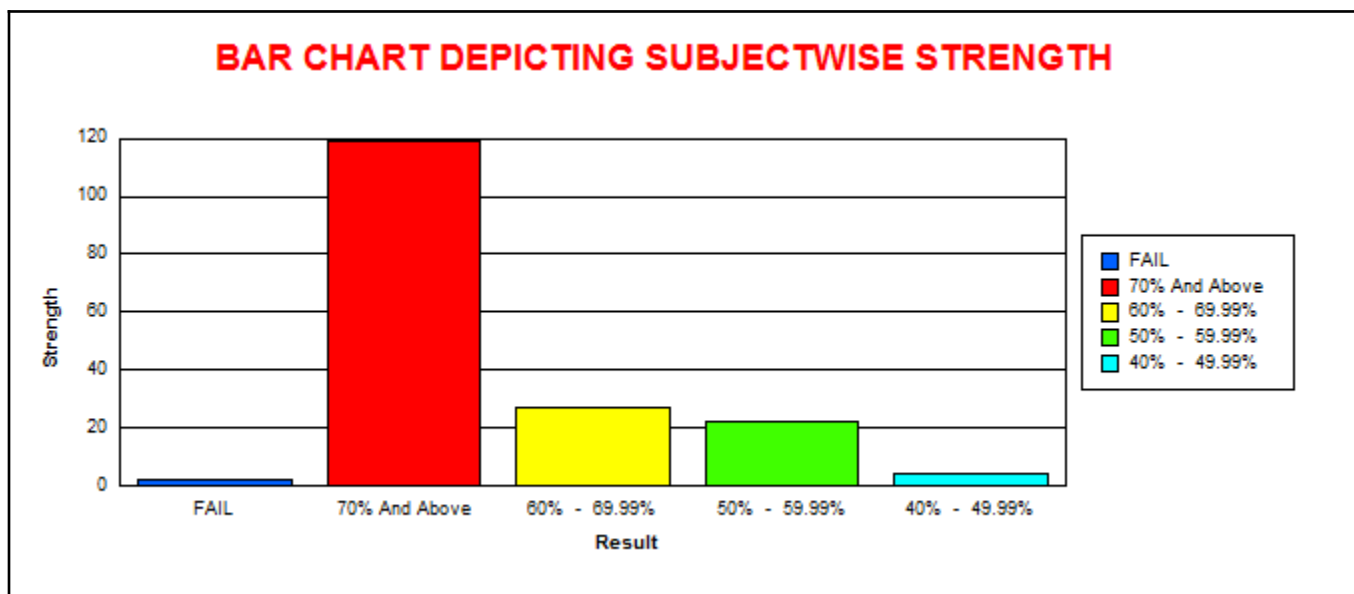

LINGARAJ COLLEGE, BELAGAVI

(AUTONOMOUS)

COURSE SUBJECT WISE RESULT ANALYSIS

EXAMINATION OF NOV-19

B.B.A.- I SEMESTER (REV - 19)										
BBA108 - Business Awareness - I										
	M	F	T	CLASS	M	%	F	%	T	%
					% w.r.t Tot Passed M	% w.r.t Tot Passed	% w.r.t Tot Passed			
Total Strength	94	80	174	70.00% And Above	62	67.39	57	71.25	119	69.19
Total Appeared	94	80	174	60.00 % To 69.99%	14	15.22	13	16.25	27	15.70
Total Absent	0	0	0	50.00 % To 59.99%	13	14.13	9	11.25	22	12.79
Total Passed	92	80	172	0.00 % To 0.00%	3	3.26	1	1.25	4	2.33
Total Failed	2	0	2							
Pass Percentage	97.87	100.00	98.85