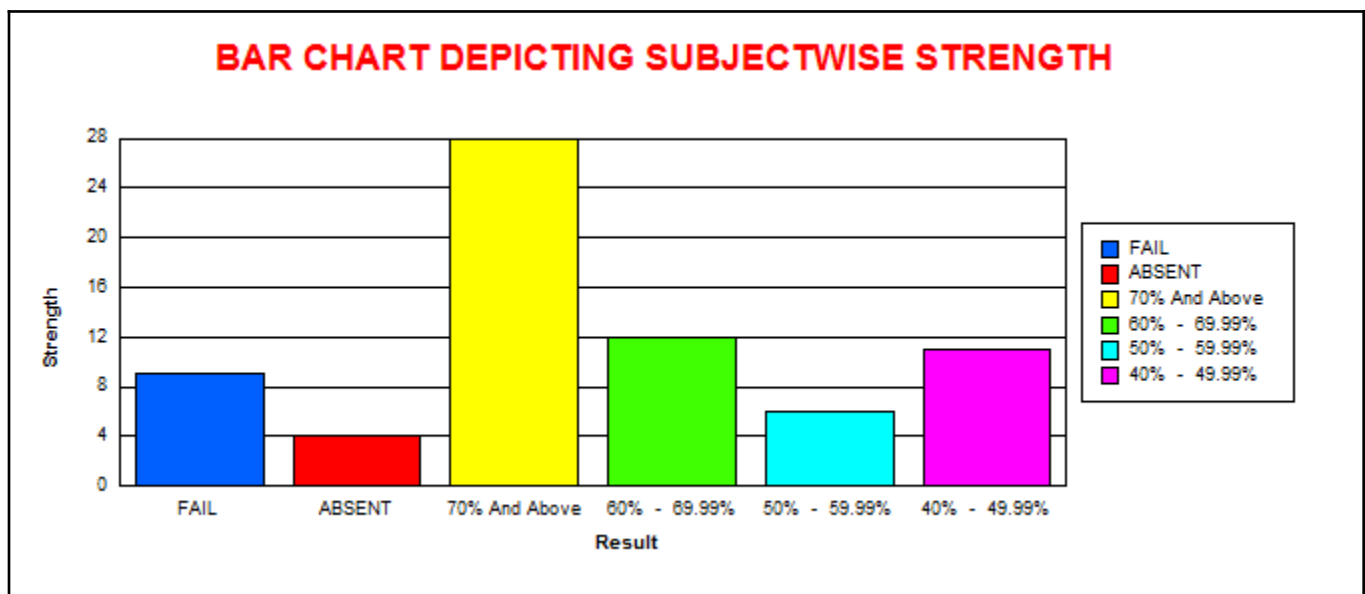

K.L.E Society`s
LINGARAJ COLLEGE, BELAGAVI
(AUTONOMOUS)
COURSE SUBJECT WISE RESULT ANALYSIS
EXAMINATION OF NOV-19

B.A.- I SEMESTER (REV - 19)										
BA125-(Pr) - Geography-(Pr)										
	M	F	T	CLASS	M	%	F	%	T	%
					% w.r.t Tot Passed M		% w.r.t Tot Passed		% w.r.t Tot Passed	
Total Strength	29	41	70	70.00% And Above	5	27.78	23	58.97	28	49.12
Total Appeared	26	40	66	60.00% To 69.99%	5	27.78	7	17.95	12	21.05
Total Absent	3	1	4	50.00% To 59.99%	3	16.67	3	7.69	6	10.53
Total Passed	18	39	57	40.00% To 49.99%	5	27.78	6	15.38	11	19.30
Total Failed	8	1	9							
Pass Percentage	69.23	97.50	86.36