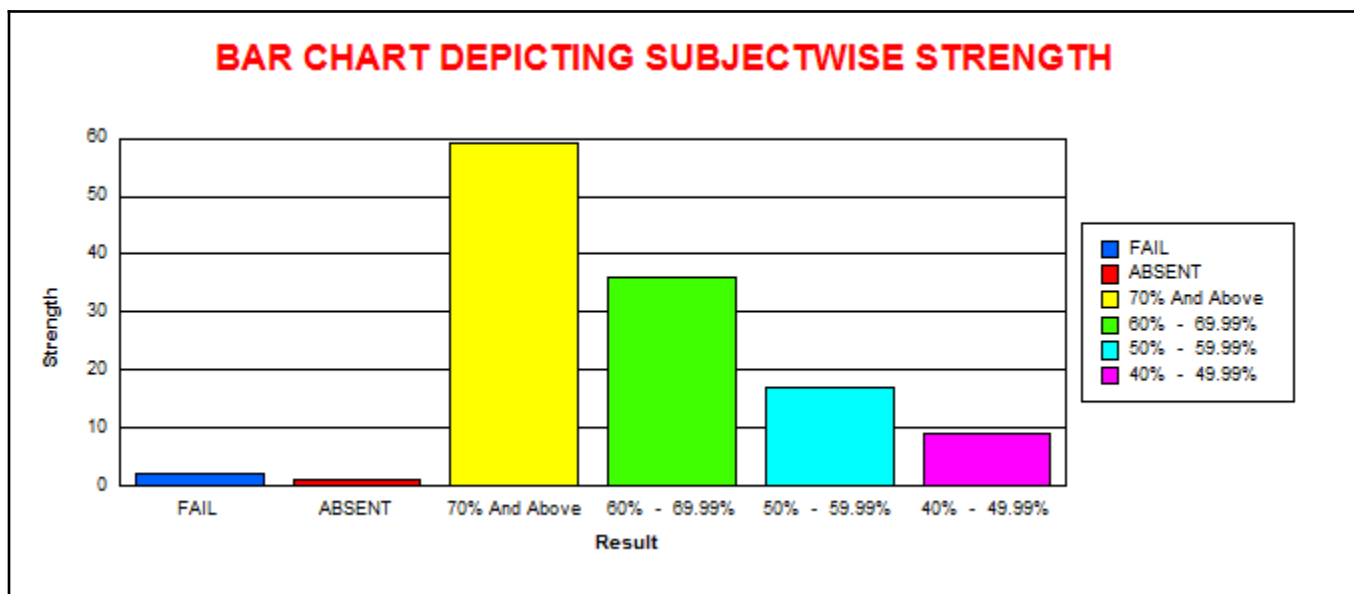

LINGARAJ COLLEGE, BELAGAVI

(AUTONOMOUS)

COURSE SUBJECT WISE RESULT ANALYSIS

EXAMINATION OF NOV-19

B.A.- III SEMESTER ( REV - 16 )										
PDCS300 - Personality Development and Communication Skills										
	M	F	T	CLASS	M	%	F	%	T	%
					% w.r.t Tot Passed M	% w.r.t Tot Passed	% w.r.t Tot Passed			
<b>Total Strength</b>	53	71	124	<b>70.00% And Above</b>	14	28.00	45	63.38	59	48.76
<b>Total Appeared</b>	52	71	123	<b>60.00% To 69.99%</b>	19	38.00	17	23.94	36	29.75
<b>Total Absent</b>	1	0	1	<b>50.00% To 59.99%</b>	11	22.00	6	8.45	17	14.05
<b>Total Passed</b>	50	71	121	<b>40.00% To 49.99%</b>	6	12.00	3	4.23	9	7.44
<b>Total Failed</b>	2	0	2							
<b>Pass Percentage</b>	96.15	100.00	98.37							