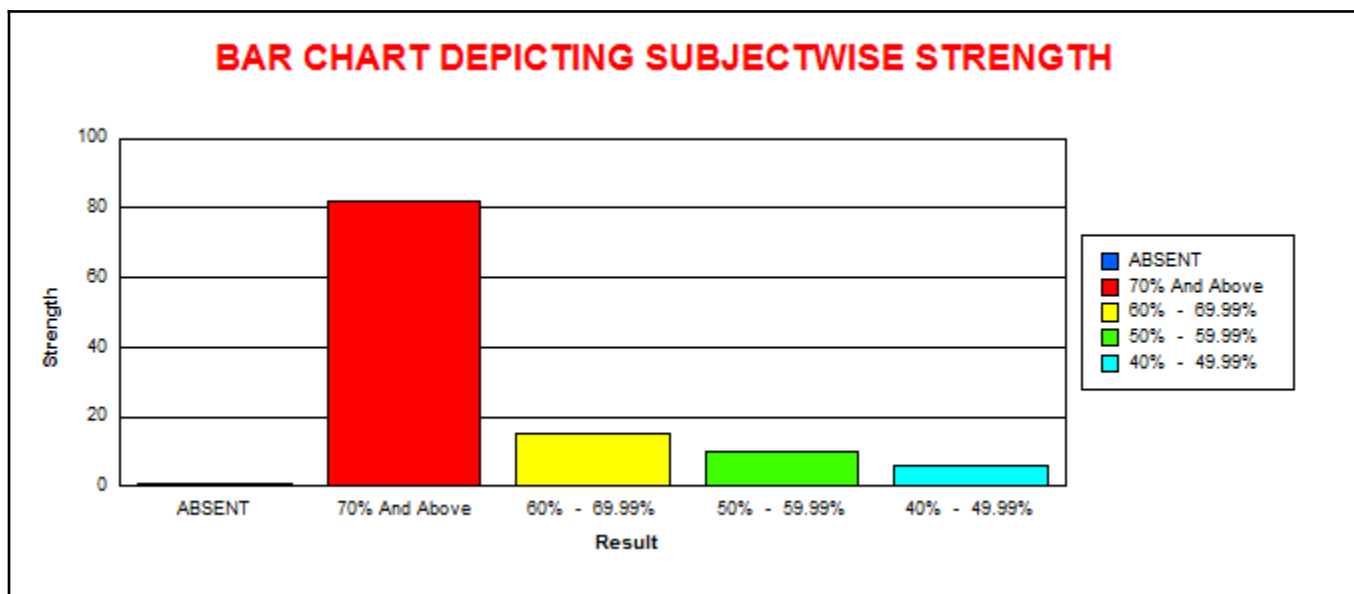

B.B.A.- V SEMESTER (REV - 16)										
BBA503 - Business Research Methods										
	M	F	T	CLASS	M	%	F	%	T	%
					% w.r.t Tot Passed M	% w.r.t Tot Passed	% w.r.t Tot Passed			
Total Strength	72	42	114	70.00% And Above	46	63.89	36	87.80	82	72.57
Total Appeared	72	41	113	60.00 % To 69.99%	12	16.67	3	7.32	15	13.27
Total Absent	0	1	1	50.00 % To 59.99%	8	11.11	2	4.88	10	8.85
Total Passed	72	41	113	40.00 % To 49.99%	6	8.33	0	0.00	6	5.31
Total Failed	0	0	0							
Pass Percentage	100.00	100.00	100.00