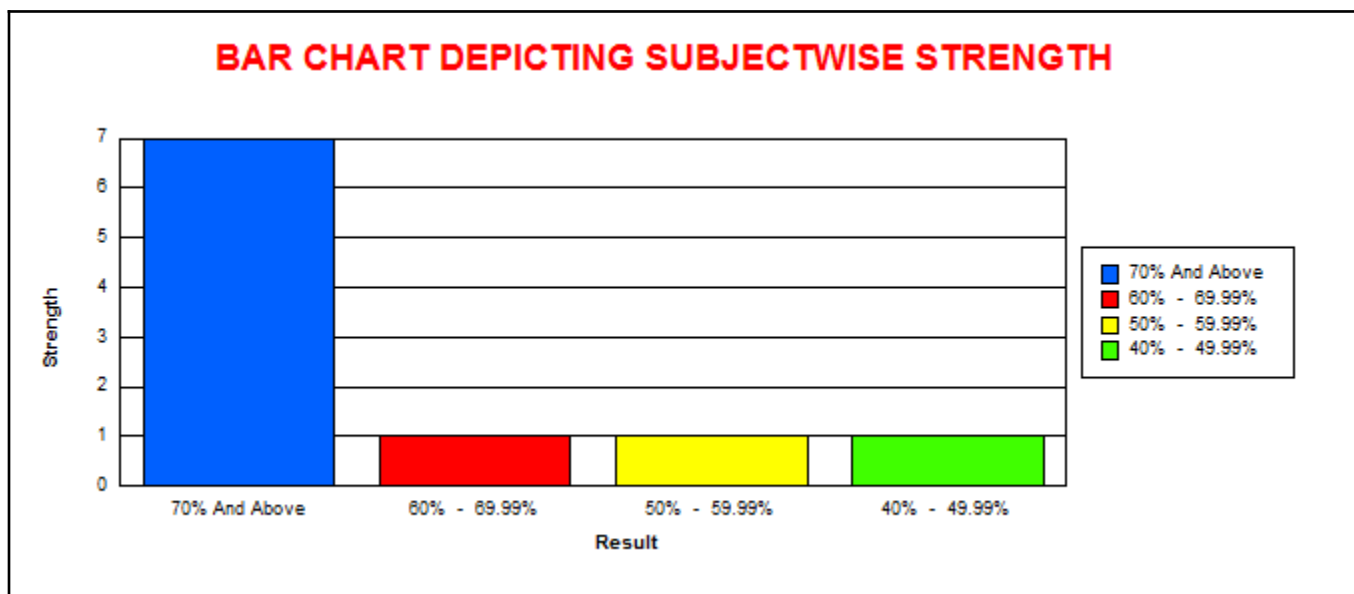

B.A.- III SEMESTER (REV - 16)										
BA330 - Mass Communication and Journalism										
	M	F	T	CLASS	M	%	F	%	T	%
					% w.r.t Tot Passed M	% w.r.t Tot Passed	% w.r.t Tot Passed			
Total Strength	8	2	10	70.00% And Above	5	62.50	2	100.00	7	70.00
Total Appeared	8	2	10	60.00 % To 69.99%	1	12.50	0	0.00	1	10.00
Total Absent	0	0	0	50.00 % To 59.99%	1	12.50	0	0.00	1	10.00
Total Passed	8	2	10	40.00 % To 49.99%	1	12.50	0	0.00	1	10.00
Total Failed	0	0	0							
Pass Percentage	100.00	100.00	100.00