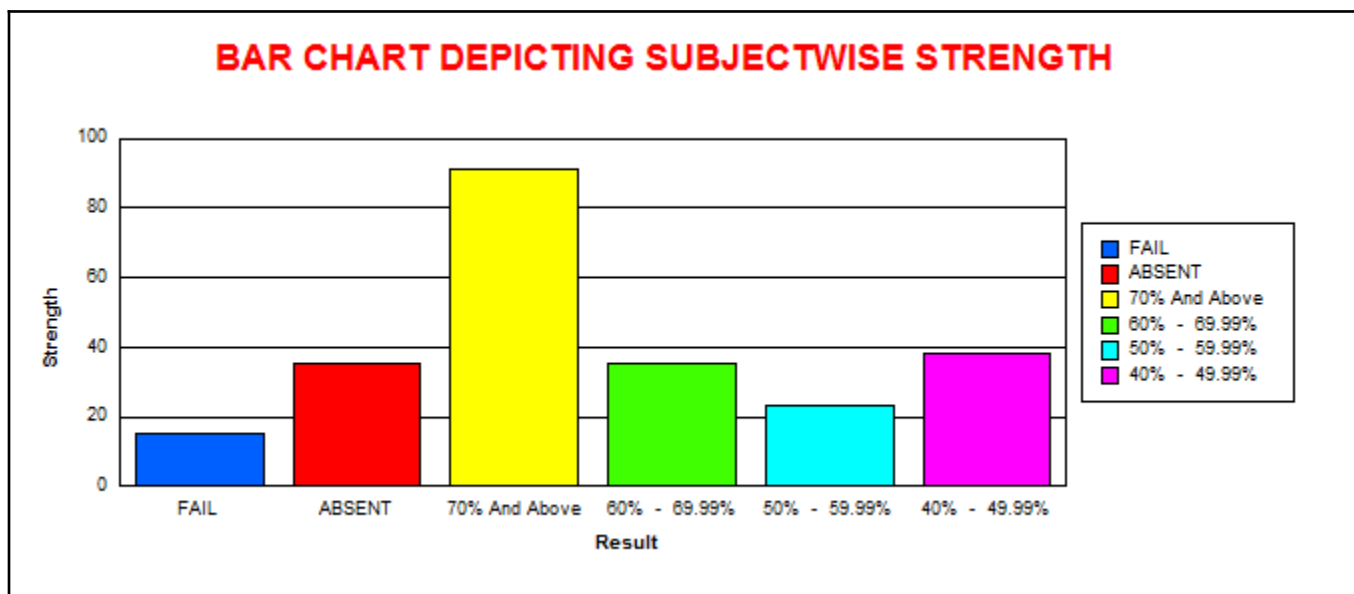

LINGARAJ COLLEGE, BELAGAVI

(AUTONOMOUS)

COURSE SUBJECT WISE RESULT ANALYSIS

EXAMINATION OF NOV-19

B.A.- I SEMESTER (REV - 19)										
CA100L - Computer Applications - (Pr)										
	M	F	T	CLASS	M	%	F	%	T	%
					% w.r.t Tot Passed M	% w.r.t Tot Passed	% w.r.t Tot Passed			
Total Strength	100	137	237	70.00% And Above	32	47.06	59	49.58	91	48.66
Total Appeared	77	125	202	60.00% To 69.99%	12	17.65	23	19.33	35	18.72
Total Absent	23	12	35	50.00% To 59.99%	6	8.82	17	14.29	23	12.30
Total Passed	68	119	187	40.00% To 49.99%	18	26.47	20	16.81	38	20.32
Total Failed	9	6	15							
Pass Percentage	88.31	95.20	92.57