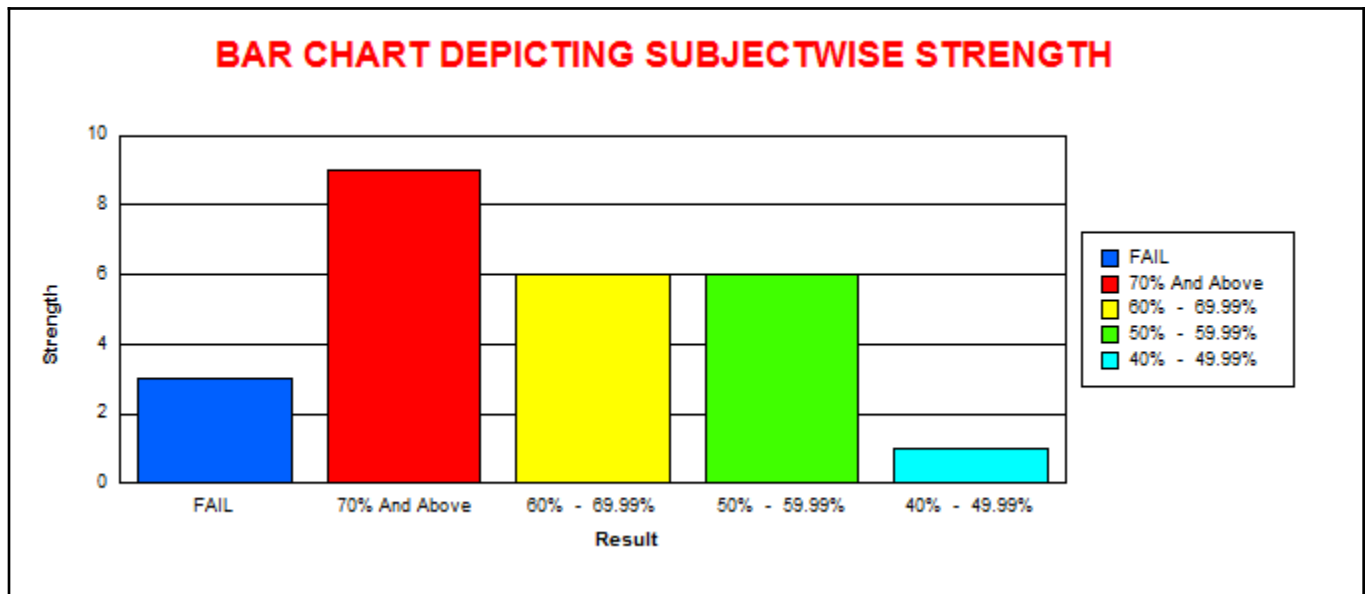

LINGARAJ COLLEGE, BELAGAVI

(AUTONOMOUS)

COURSE SUBJECT WISE RESULT ANALYSIS

EXAMINATION OF NOV-19

B.A.- V SEMESTER (REV - 16)										
BA5201-2 - Optional Kannada										
	M	F	T	CLASS	M	%	F	%	T	%
					% w.r.t Tot Passed M	% w.r.t Tot Passed	% w.r.t Tot Passed	% w.r.t Tot Passed		
Total Strength	16	9	25	70.00% And Above	2	15.38	7	77.78	9	40.91
Total Appeared	16	9	25	60.00% To 69.99%	5	38.46	1	11.11	6	27.27
Total Absent	0	0	0	50.00% To 59.99%	5	38.46	1	11.11	6	27.27
Total Passed	13	9	22	40.00% To 49.99%	1	7.69	0	0.00	1	4.55
Total Failed	3	0	3							
Pass Percentage	81.25	100.00	88.00