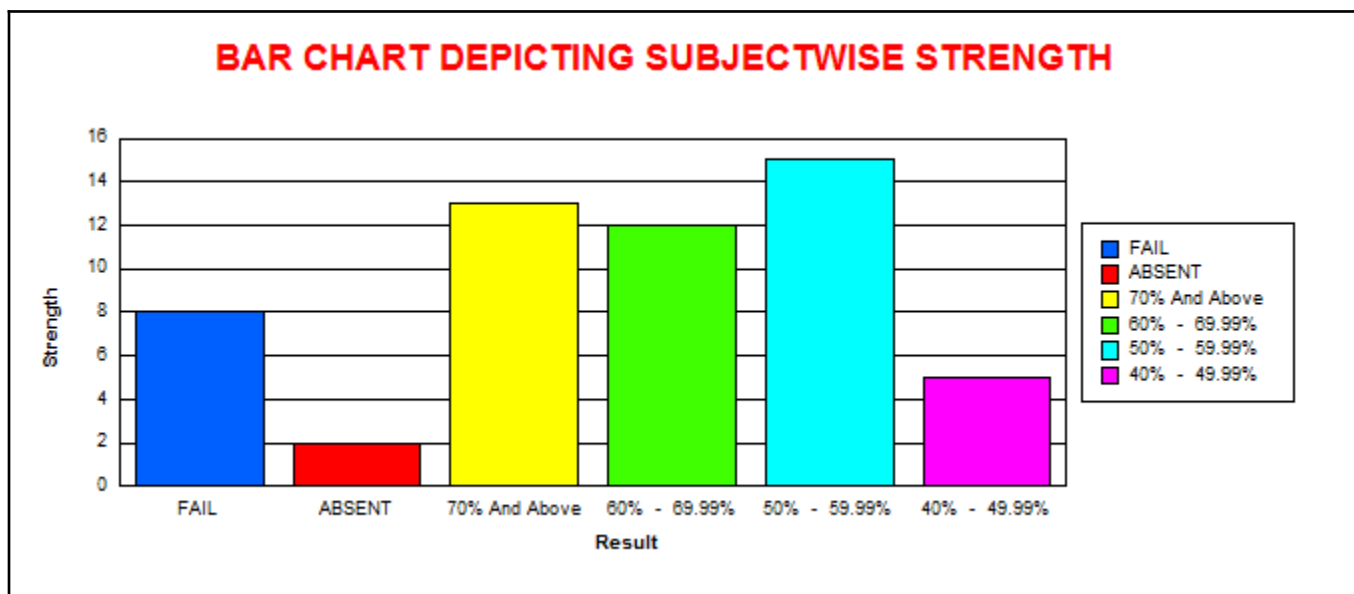

LINGARAJ COLLEGE, BELAGAVI

(AUTONOMOUS)

COURSE SUBJECT WISE RESULT ANALYSIS

EXAMINATION OF NOV-19

B.A.- V SEMESTER (REV - 16)										
BA5261-5 - History Paper I & II (Elective II)										
	M	F	T	CLASS	M	%	F	%	T	%
					% w.r.t Tot Passed M	% w.r.t Tot Passed	% w.r.t Tot Passed			
Total Strength	27	28	55	70.00% And Above	4	20.00	9	36.00	13	28.89
Total Appeared	25	28	53	60.00% To 69.99%	5	25.00	7	28.00	12	26.67
Total Absent	2	0	2	50.00% To 59.99%	9	45.00	6	24.00	15	33.33
Total Passed	20	25	45	40.00% To 49.99%	2	10.00	3	12.00	5	11.11
Total Failed	5	3	8							
Pass Percentage	80.00	89.29	84.91