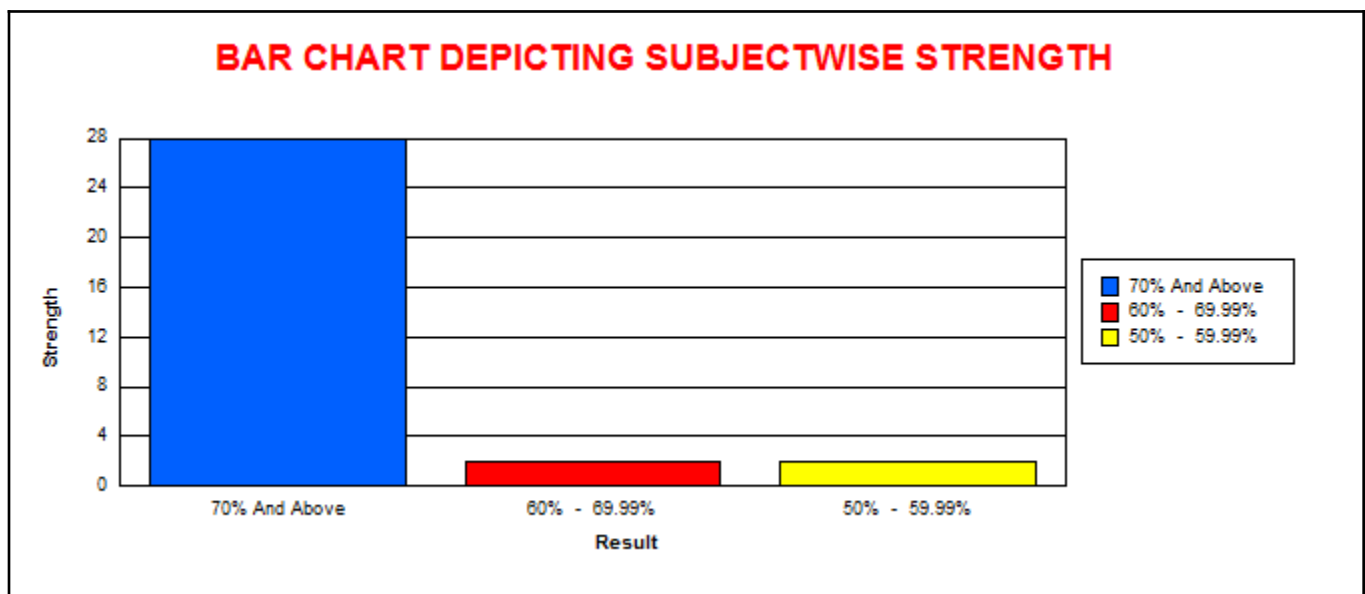

K.L.E Society`s
LINGARAJ COLLEGE, BELAGAVI
(AUTONOMOUS)
COURSE SUBJECT WISE RESULT ANALYSIS
EXAMINATION OF NOV-19

B.B.A.- V SEMESTER (REV - 16)										
BBA5055 - Content Marketing										
	M	F	T	CLASS	M	%	F	%	T	%
					% w.r.t Tot Passed M		% w.r.t Tot Passed		% w.r.t Tot Passed	
Total Strength	27	5	32	70.00% And Above	23	85.19	5	100.00	28	87.50
Total Appeared	27	5	32	60.00 % To 69.99%	2	7.41	0	0.00	2	6.25
Total Absent	0	0	0	50.00 % To 59.99%	2	7.41	0	0.00	2	6.25
Total Passed	27	5	32	40.00 % To 49.99%	0	0.00	0	0.00	0	0.00
Total Failed	0	0	0							
Pass Percentage	100.00	100.00	100.00