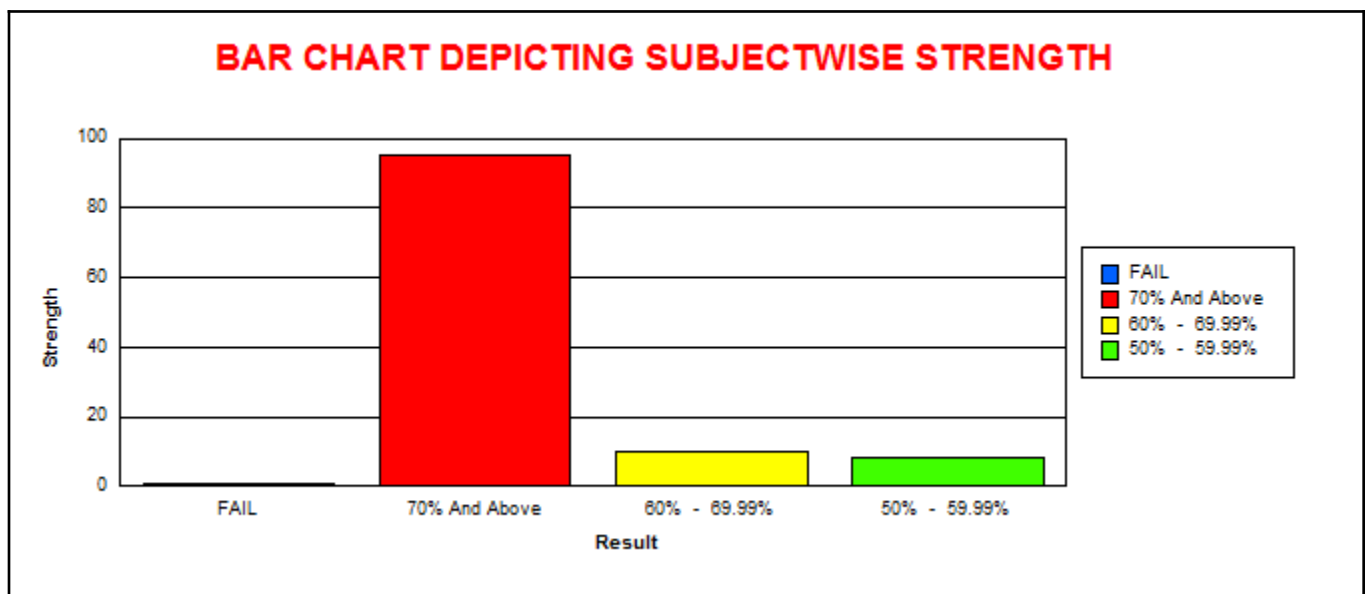

K.L.E Society`s
LINGARAJ COLLEGE, BELAGAVI
(AUTONOMOUS)
COURSE SUBJECT WISE RESULT ANALYSIS
EXAMINATION OF NOV-19

B.B.A.- V SEMESTER (REV - 16)										
BBA504 - Entrepreneurship Development										
	M	F	T	CLASS	M	%	F	%	T	%
					% w.r.t Tot Passed M		% w.r.t Tot Passed		% w.r.t Tot Passed	
Total Strength	72	42	114	70.00% And Above	55	77.46	40	95.24	95	84.07
Total Appeared	72	42	114	60.00 % To 69.99%	8	11.27	2	4.76	10	8.85
Total Absent	0	0	0	50.00 % To 59.99%	8	11.27	0	0.00	8	7.08
Total Passed	71	42	113	40.00 % To 49.99%	0	0.00	0	0.00	0	0.00
Total Failed	1	0	1							
Pass Percentage	98.61	100.00	99.12