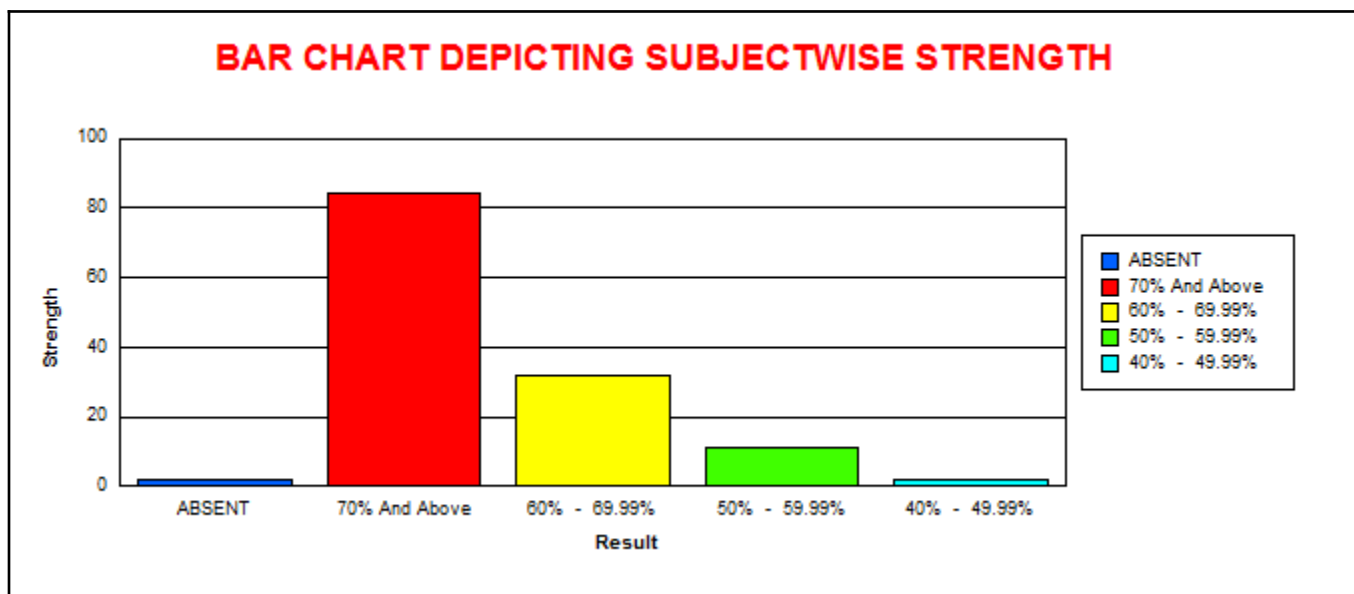

LINGARAJ COLLEGE, BELAGAVI

(AUTONOMOUS)

COURSE SUBJECT WISE RESULT ANALYSIS

EXAMINATION OF NOV-19

B.B.A.- III SEMESTER (REV - 16)										
BBA311 - Professional Aptitude and Logical Reasoning										
	M	F	T	CLASS	M	%	F	%	T	%
					% w.r.t Tot Passed M		% w.r.t Tot Passed		% w.r.t Tot Passed	
Total Strength	78	53	131	70.00% And Above	45	57.69	39	76.47	84	65.12
Total Appeared	78	51	129	60.00% To 69.99%	24	30.77	8	15.69	32	24.81
Total Absent	0	2	2	50.00% To 59.99%	7	8.97	4	7.84	11	8.53
Total Passed	78	51	129	40.00% To 49.99%	2	2.56	0	0.00	2	1.55
Total Failed	0	0	0							
Pass Percentage	100.00	100.00	100.00