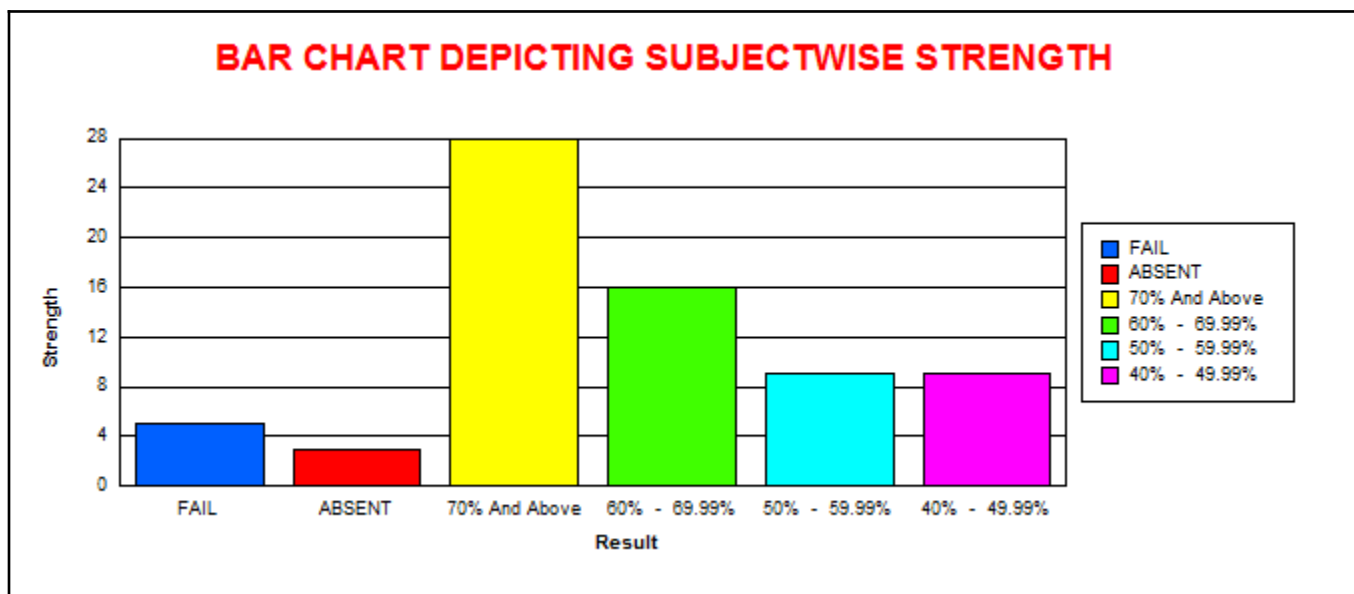

B.A.- I SEMESTER (REV - 19)										
BA125 - Geography										
	M	F	T	CLASS	M	%	F	%	T	%
					% w.r.t Tot Passed M	% w.r.t Tot Passed	% w.r.t Tot Passed			
Total Strength	29	41	70	70.00% And Above	6	26.09	22	56.41	28	45.16
Total Appeared	28	39	67	60.00% To 69.99%	7	30.43	9	23.08	16	25.81
Total Absent	1	2	3	50.00% To 59.99%	3	13.04	6	15.38	9	14.52
Total Passed	23	39	62	40.00% To 49.99%	7	30.43	2	5.13	9	14.52
Total Failed	5	0	5							
Pass Percentage	82.14	100.00	92.54