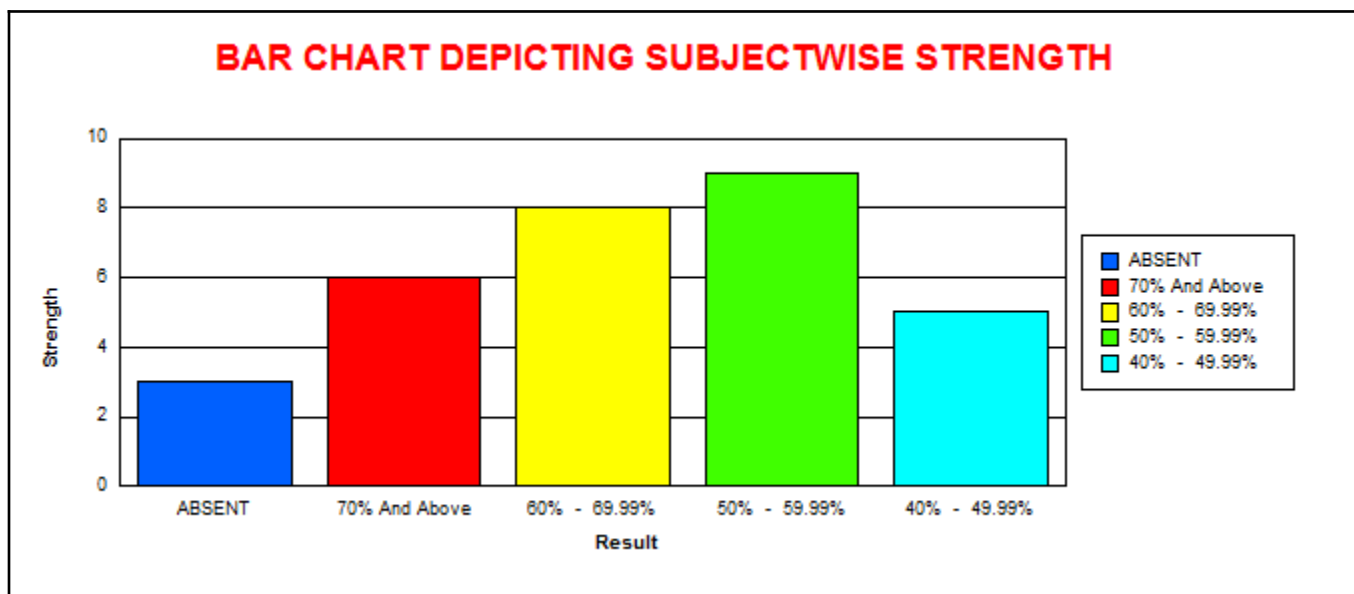

B.COM.- V SEMESTER (REV - 16)										
BCOM5281 - Rural Marketing										
	M	F	T	CLASS	M	%	F	%	T	%
					% w.r.t Tot Passed M	% w.r.t Tot Passed	% w.r.t Tot Passed			
Total Strength	12	19	31	70.00% And Above	2	20.00	4	22.22	6	21.43
Total Appeared	10	18	28	60.00 % To 69.99%	2	20.00	6	33.33	8	28.57
Total Absent	2	1	3	50.00 % To 59.99%	2	20.00	7	38.89	9	32.14
Total Passed	10	18	28	40.00 % To 49.99%	4	40.00	1	5.56	5	17.86
Total Failed	0	0	0							
Pass Percentage	100.00	100.00	100.00