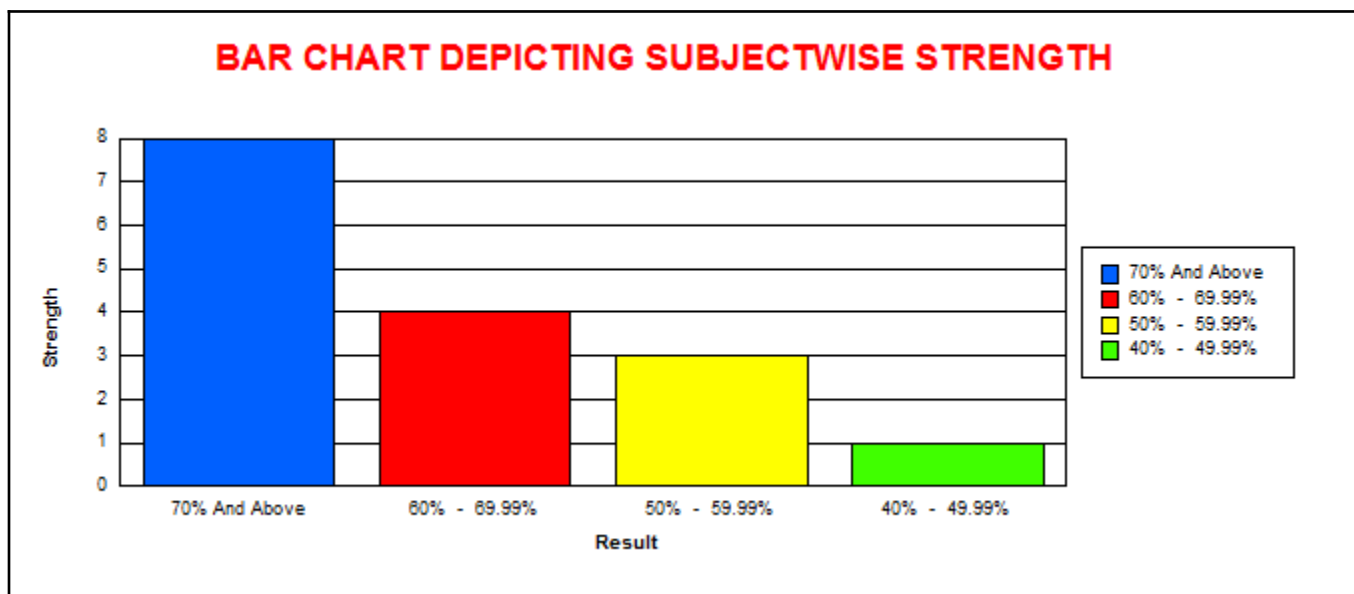

B.A.- III SEMESTER (REV - 16)										
BA303 - MIL-Hindi										
	M	F	T	CLASS	M	%	F	%	T	%
					% w.r.t Tot Passed M	% w.r.t Tot Passed	% w.r.t Tot Passed			
Total Strength	3	13	16	70.00% And Above	0	0.00	8	61.54	8	50.00
Total Appeared	3	13	16	60.00 % To 69.99%	1	33.33	3	23.08	4	25.00
Total Absent	0	0	0	50.00 % To 59.99%	1	33.33	2	15.38	3	18.75
Total Passed	3	13	16	40.00 % To 49.99%	1	33.33	0	0.00	1	6.25
Total Failed	0	0	0							
Pass Percentage	100.00	100.00	100.00