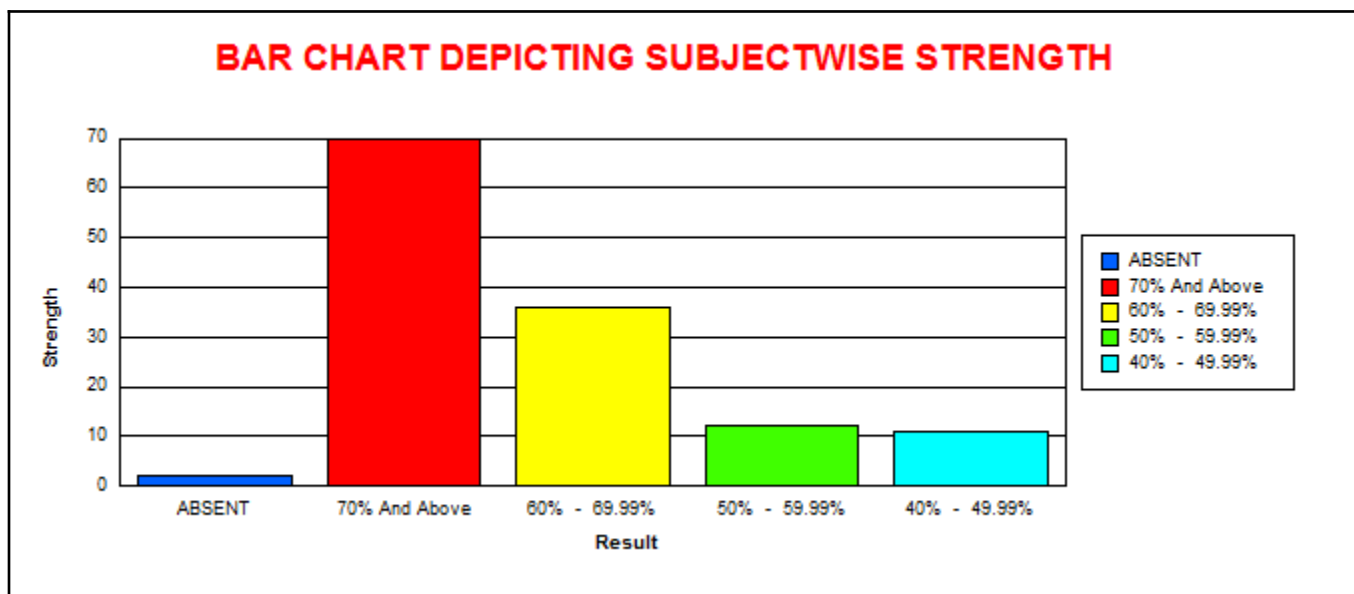

B.B.A.- III SEMESTER (REV - 16)										
BBA306 - Indian Business Environment										
	M	F	T	CLASS	M	%	F	%	T	%
					% w.r.t Tot Passed M	% w.r.t Tot Passed	% w.r.t Tot Passed			
Total Strength	78	53	131	70.00% And Above	35	44.87	35	68.63	70	54.26
Total Appeared	78	51	129	60.00 % To 69.99%	24	30.77	12	23.53	36	27.91
Total Absent	0	2	2	50.00 % To 59.99%	10	12.82	2	3.92	12	9.30
Total Passed	78	51	129	40.00 % To 49.99%	9	11.54	2	3.92	11	8.53
Total Failed	0	0	0							
Pass Percentage	100.00	100.00	100.00